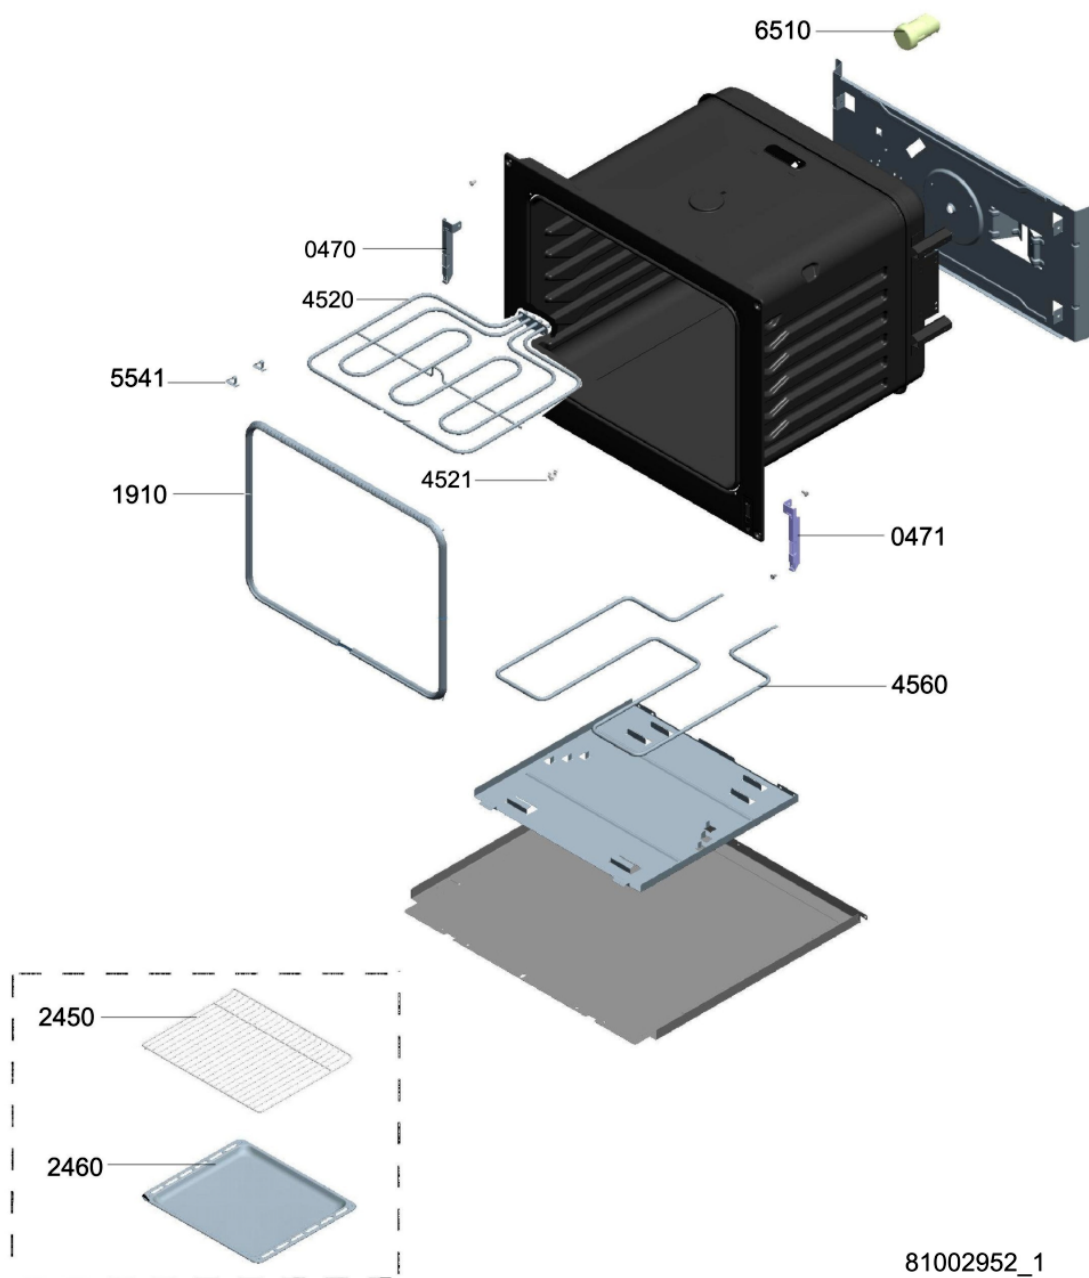

Whirlpool

Hotpoint

Bauknecht

i INDESIT

WHR30650

Tavole

81002952_1

WHR30650