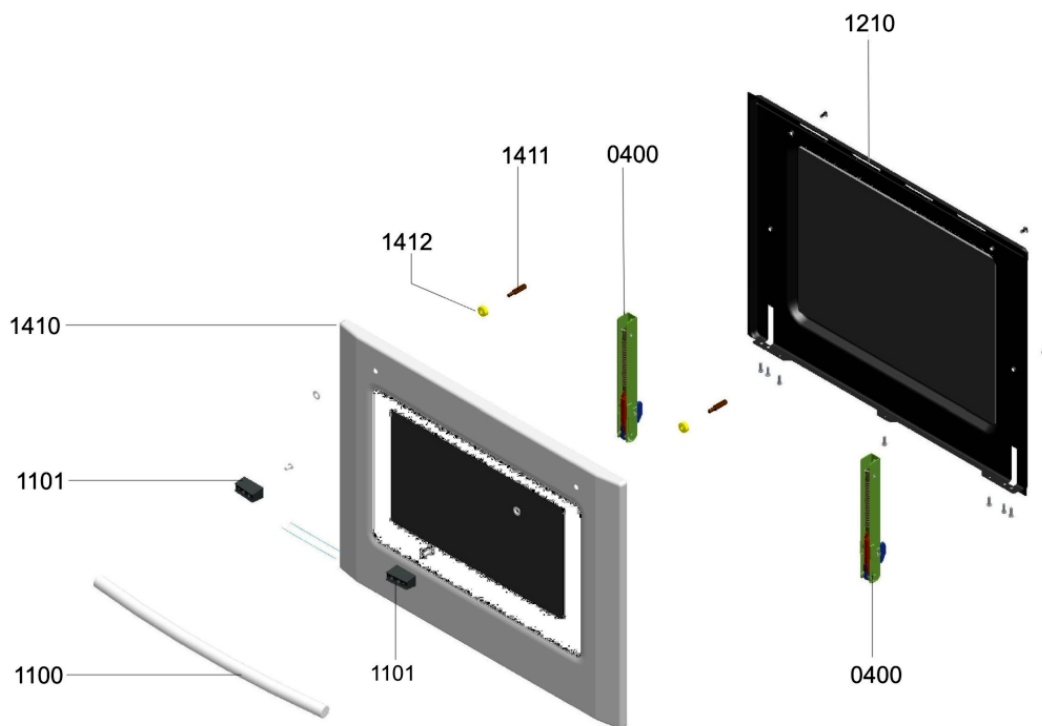

WHR30666

Tavole

81002957_2