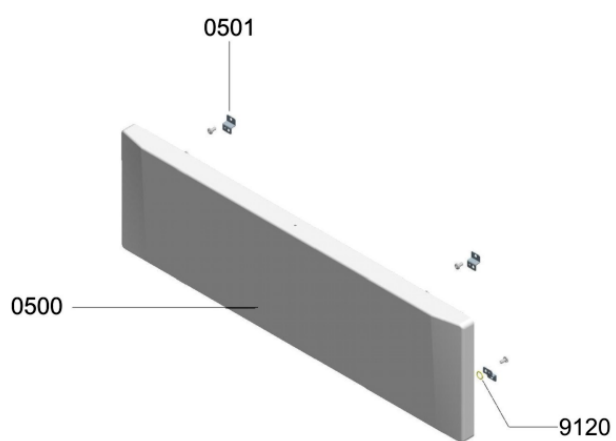

WHR30666

Tavole

81002957_2