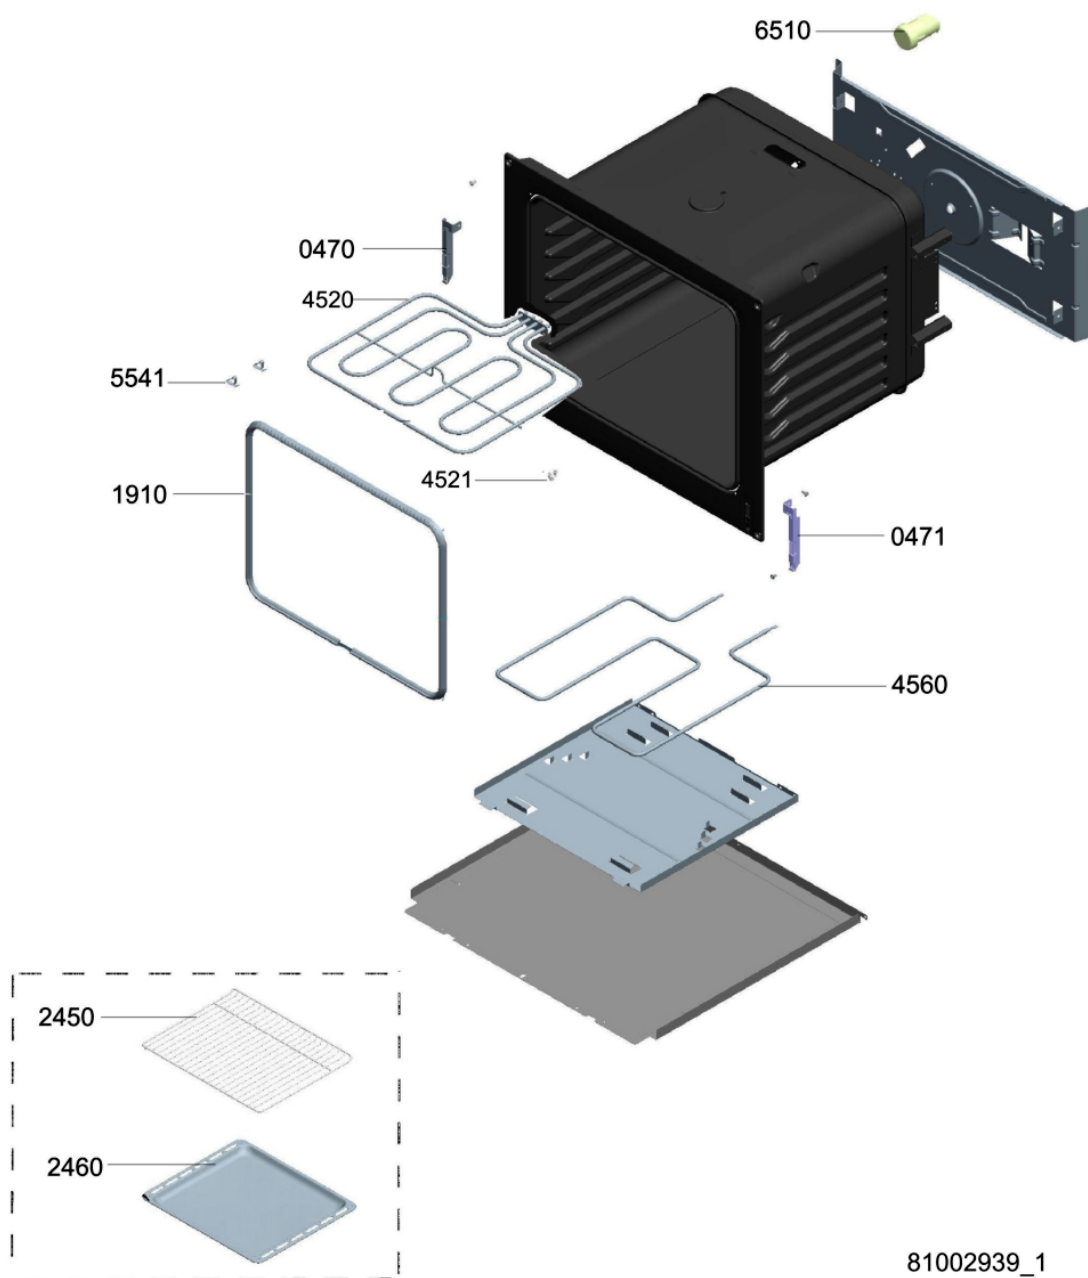

Whirlpool

Hotpoint

Bauknecht

i INDESIT

WHR30815

Tavole

81002939_1

WHR30815