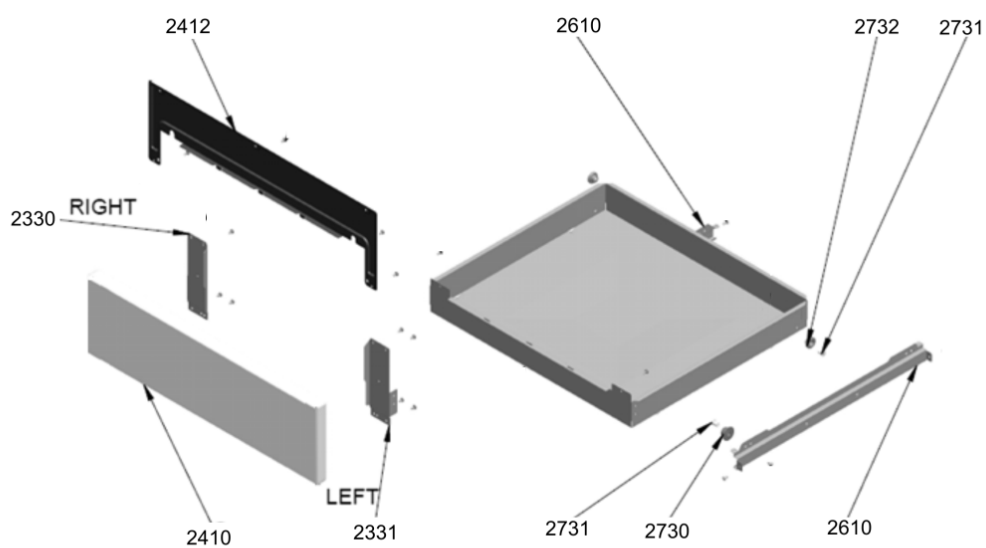

Whirlpool

Hotpoint

Bauknecht

i INDESIT

WHR30783

Tavole

81003072

WHR30783