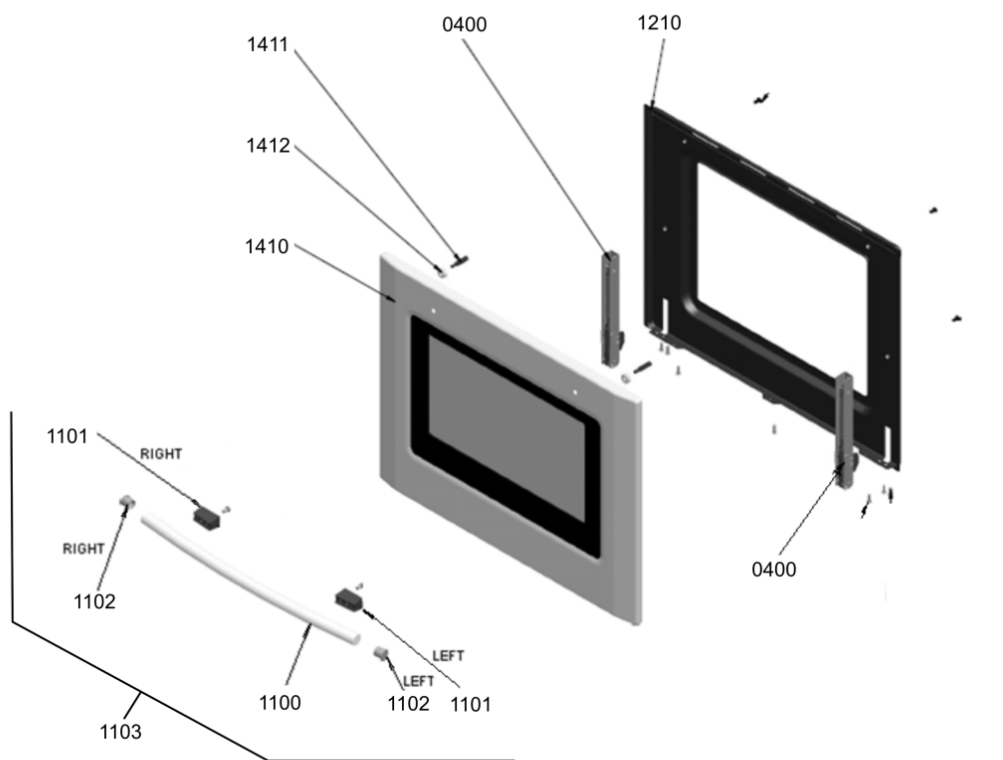

Whirlpool

Hotpoint

Bauknecht

i INDESIT

WHR30783

Tavole

81003072

WHR30783