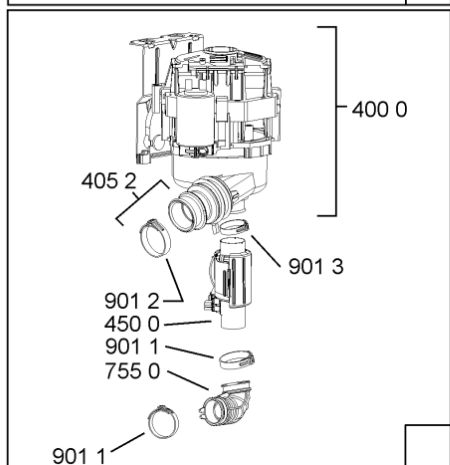

WHR00436
Ricambi

Lista

Rif.	Cod.Ricam	Dal S/N	Al S/N	Sostituto	Descrizione	Notizia	Codice
999	C00348272				schema funzionale whp		
999	C00348273				service manual whp		
999	C00348274				tabella elettronica whp		
999	C00348275				service manual whp		
999	C00348276				service manual whp		
999	C00348277				service manual whp		
999	C00348278				service manual whp		
999	C00348279				service manual whp		
999	C00348282				service manual whp		
999	C00348281				service manual whp		
999	C00348280				service manual whp		
999	C00348271				service manual whp		

WHR00437

Tavole

400010660466