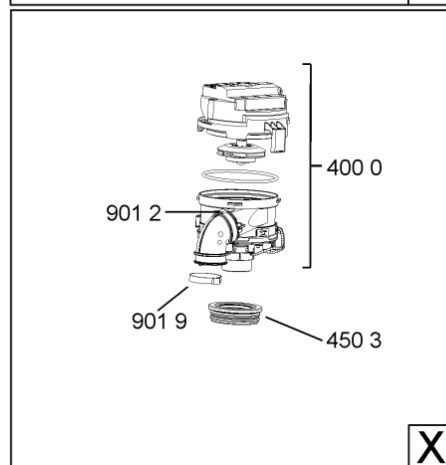

WHR00436
Ricambi

Lista

Rif.	Cod.Ricam	Dal S/N	Al S/N	Sostituto	Descrizione	Notizia	Codice
999	C00348272				schema funzionale whp		
999	C00348273				service manual whp		
999	C00348274				tabella elettronica whp		
999	C00348275				service manual whp		
999	C00348276				service manual whp		
999	C00348277				service manual whp		
999	C00348278				service manual whp		
999	C00348279				service manual whp		
999	C00348282				service manual whp		
999	C00348281				service manual whp		
999	C00348280				service manual whp		
999	C00348271				service manual whp		

WHR00437

Tavole

400010660466