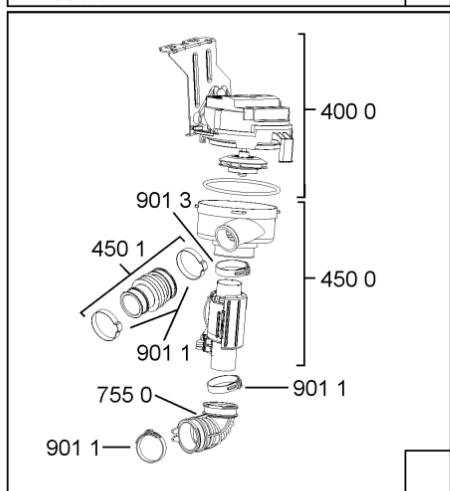

WHR00436
Ricambi

Lista

Rif.	Cod.Ricam	Dal S/N	Al S/N	Sostituto	Descrizione	Notizia	Codice
999	C00348272				schema funzionale whp		
999	C00348273				service manual whp		
999	C00348274				tabella elettronica whp		
999	C00348275				service manual whp		
999	C00348276				service manual whp		
999	C00348277				service manual whp		
999	C00348278				service manual whp		
999	C00348279				service manual whp		
999	C00348282				service manual whp		
999	C00348281				service manual whp		
999	C00348280				service manual whp		
999	C00348271				service manual whp		

WHR00437

Tavole

400010660466