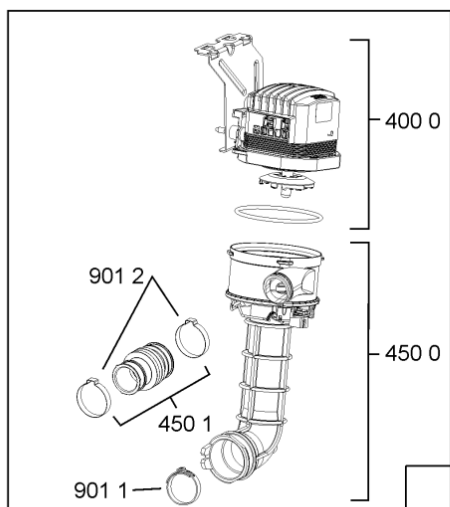

WHR00436
Ricambi

Lista

Rif.	Cod.Ricam	Dal S/N	Al S/N	Sostituto	Descrizione	Notizia	Codice
999	C00348272				schema funzionale whp		
999	C00348273				service manual whp		
999	C00348274				tabella elettronica whp		
999	C00348275				service manual whp		
999	C00348276				service manual whp		
999	C00348277				service manual whp		
999	C00348278				service manual whp		
999	C00348279				service manual whp		
999	C00348282				service manual whp		
999	C00348281				service manual whp		
999	C00348280				service manual whp		
999	C00348271				service manual whp		

WHR00437

Tavole

400010660466