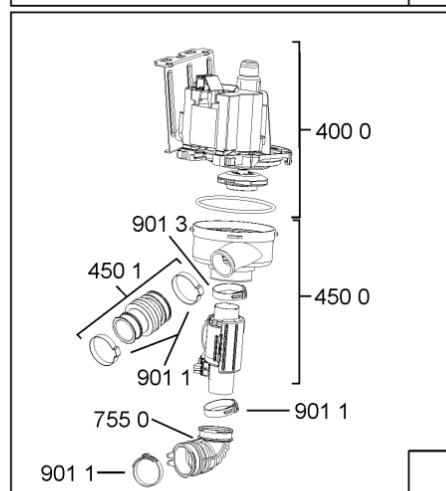

WHR00436
Ricambi

Lista

Rif.	Cod.Ricam	Dal S/N	Al S/N	Sostituto	Descrizione	Notizia	Codice
999	C00348272				schema funzionale whp		
999	C00348273				service manual whp		
999	C00348274				tabella elettronica whp		
999	C00348275				service manual whp		
999	C00348276				service manual whp		
999	C00348277				service manual whp		
999	C00348278				service manual whp		
999	C00348279				service manual whp		
999	C00348282				service manual whp		
999	C00348281				service manual whp		
999	C00348280				service manual whp		
999	C00348271				service manual whp		

WHR00437

Tavole

400010660466