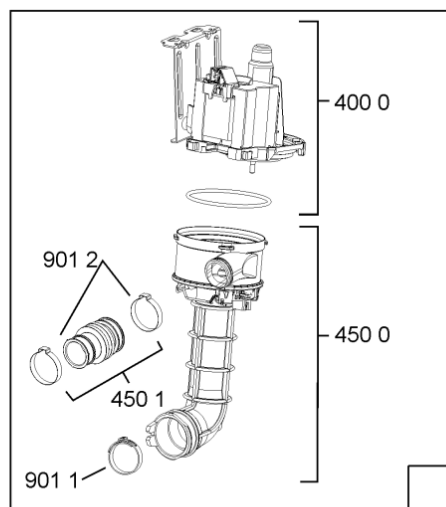

WHR00436
Ricambi

Lista

Rif.	Cod.Ricam	Dal S/N	Al S/N	Sostituto	Descrizione	Notizia	Codice
999	C00348272				schema funzionale whp		
999	C00348273				service manual whp		
999	C00348274				tabella elettronica whp		
999	C00348275				service manual whp		
999	C00348276				service manual whp		
999	C00348277				service manual whp		
999	C00348278				service manual whp		
999	C00348279				service manual whp		
999	C00348282				service manual whp		
999	C00348281				service manual whp		
999	C00348280				service manual whp		
999	C00348271				service manual whp		

WHR00437

Tavole

400010660466