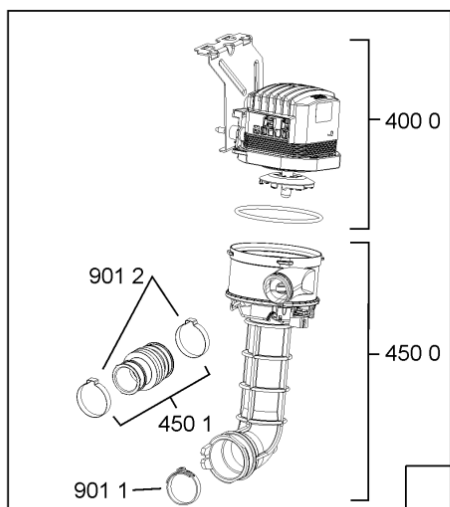

Whirlpool

Hotpoint

Bauknecht

i INDESIT

WHR08319

Tavole

400010495104

WHR08319