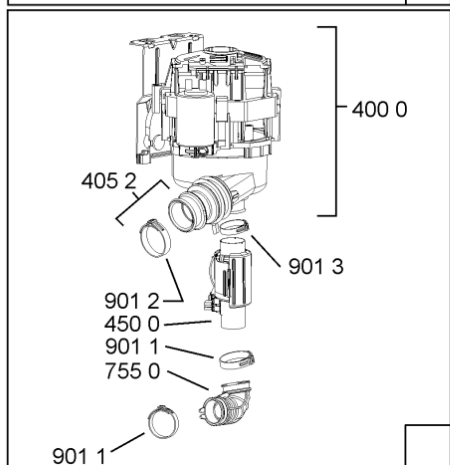

Whirlpool

Hotpoint

Bauknecht

i INDESIT

WHR08319

Tavole

400010495104

WHR08319