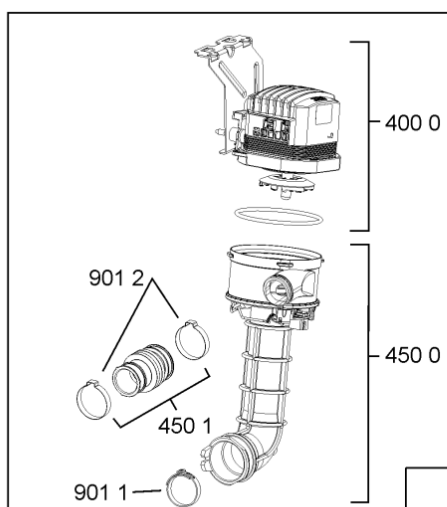

Whirlpool

Hotpoint

Bauknecht

i INDESIT

WHR08319

Tavole

400010495104

WHR08319