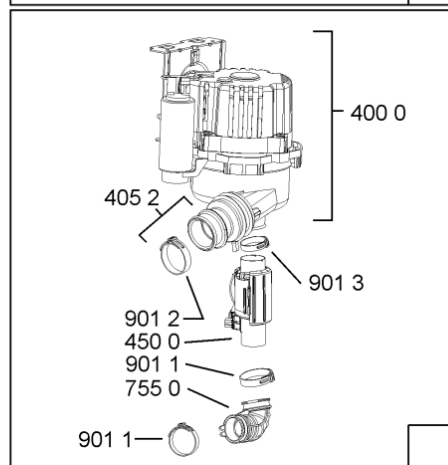

Whirlpool

Hotpoint

Bauknecht

i INDESIT

WHR08319

Tavole

400010495104

WHR08319