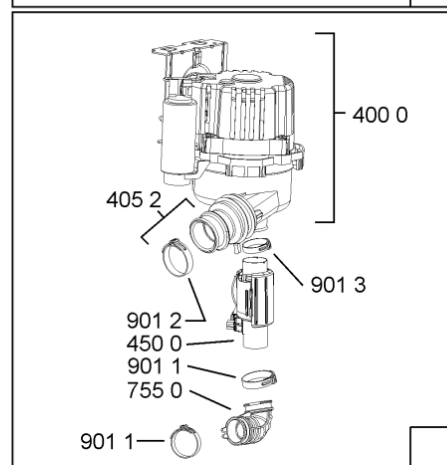

Whirlpool

Hotpoint

**Bauknecht**

**i** INDESIT

WHR08319

Tavole

400010495104

WHR08319