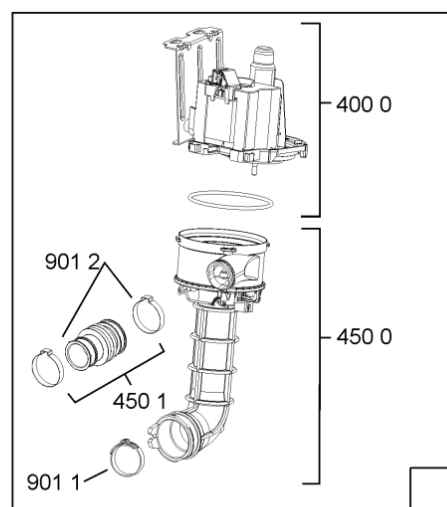

Whirlpool

Hotpoint

**Bauknecht**

**i** INDESIT

WHR08319

Tavole

400010495104

WHR08319