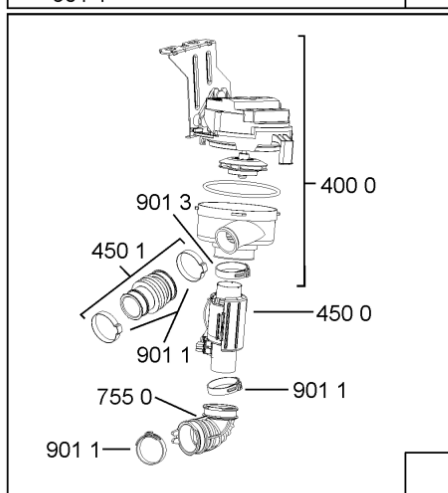

Whirlpool

Hotpoint

**Bauknecht**

**i** INDESIT

WHR08319

Tavole

400010495104

WHR08319