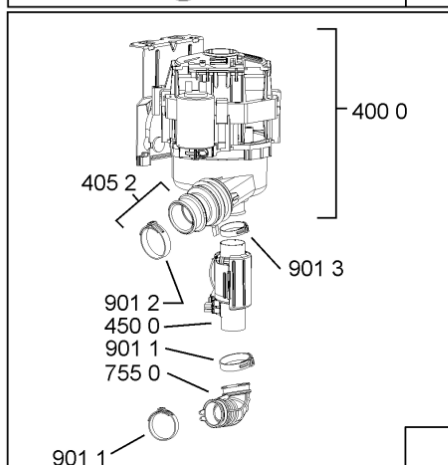

Whirlpool

Hotpoint

**Bauknecht**

**i** INDESIT

WHR08319

Tavole

400010495104

WHR08319