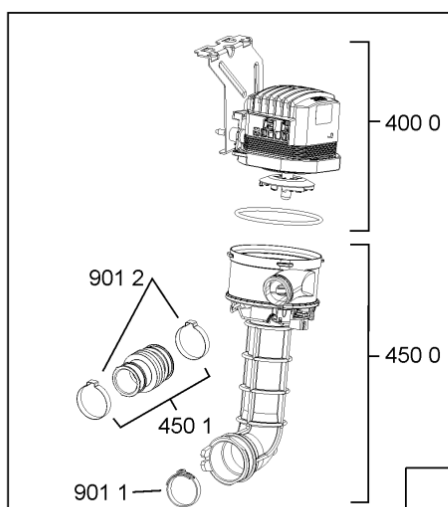

Whirlpool

Hotpoint

**Bauknecht**

**i** INDESIT

WHR08319

Tavole

400010495104

WHR08319