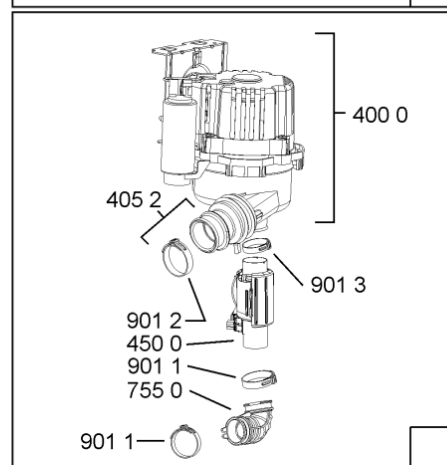

**KitchenAid**

Whirlpool

Hotpoint

**Bauknecht**

**i** INDESIT

WHR08319

Tavole

400010495104