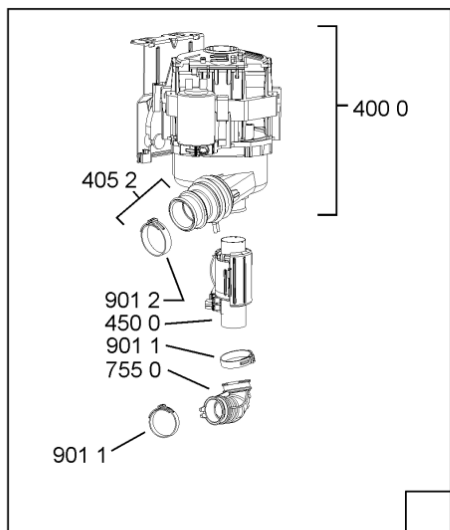

Whirlpool

Hotpoint

Bauknecht

i INDESIT

WHR10339

Tavole

400010371856

WHR10339