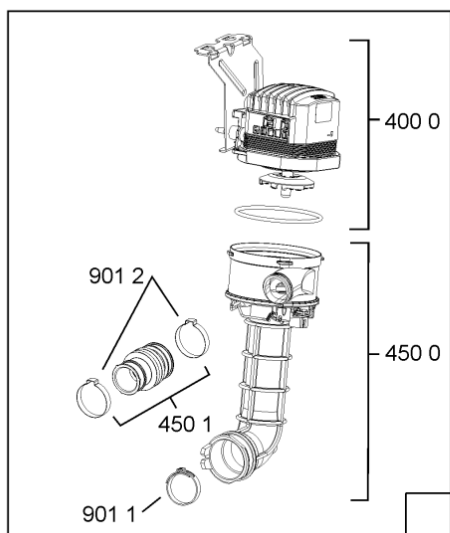

Whirlpool

Hotpoint

Bauknecht

i INDESIT

WHR10339

Tavole

400010371856

WHR10339