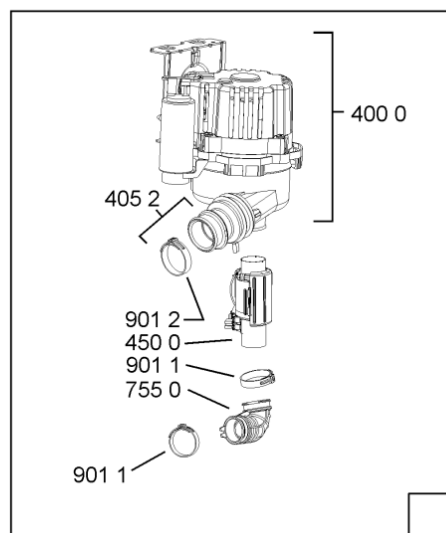

Whirlpool

Hotpoint

Bauknecht

i INDESIT

WHR10339

Tavole

400010371856

WHR10339