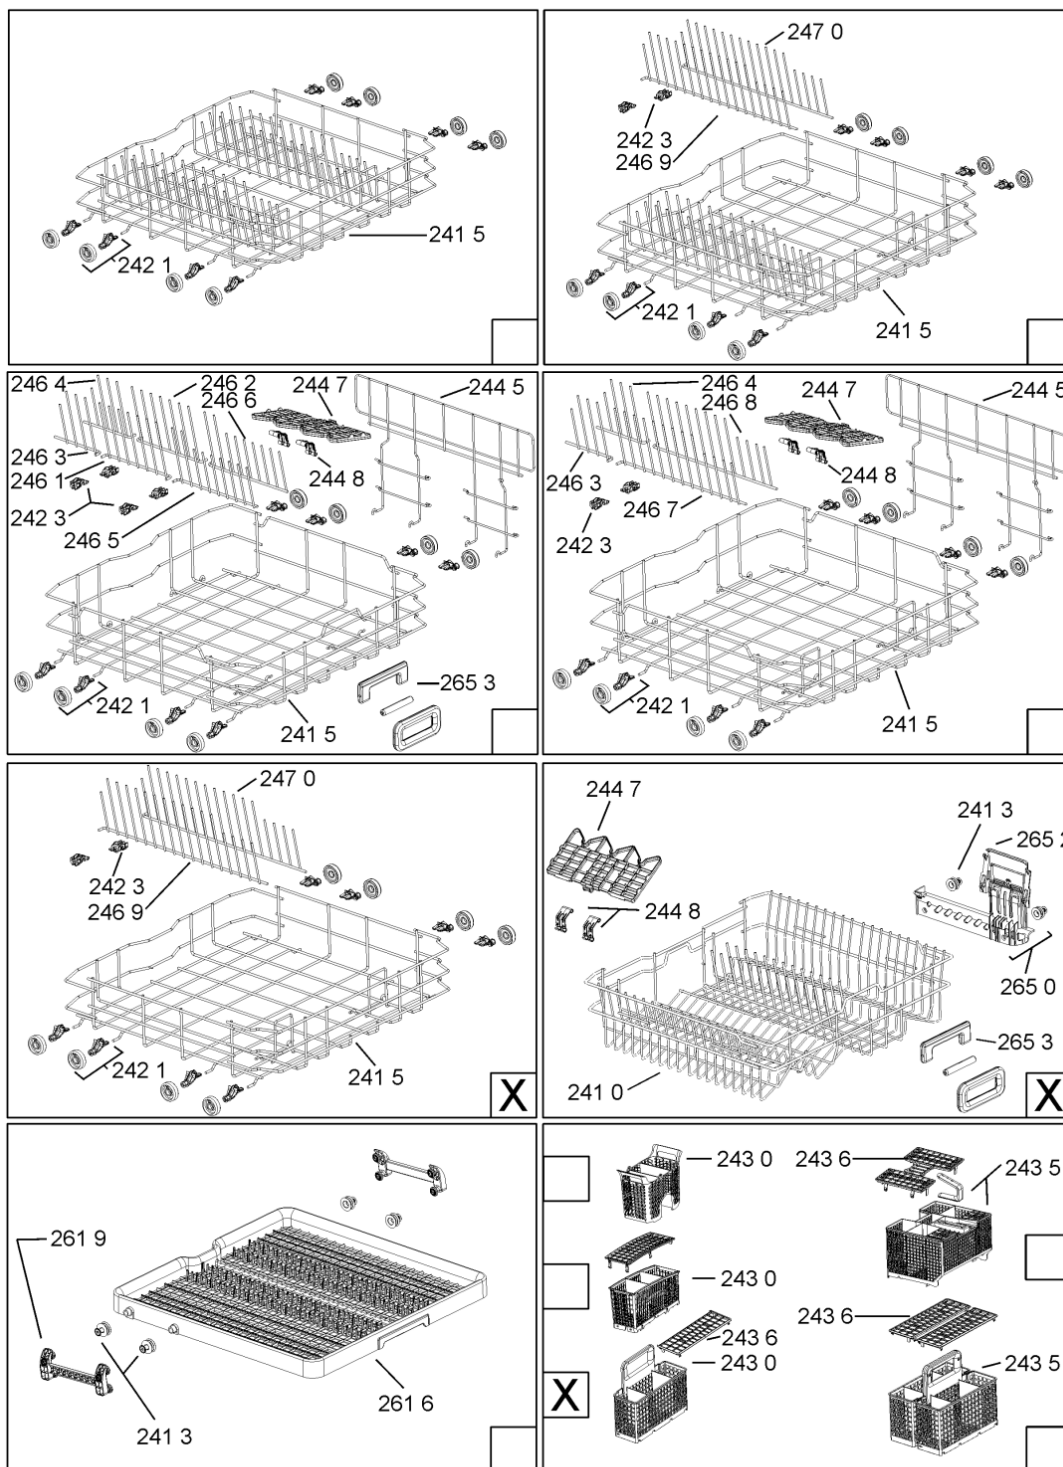

**KitchenAid**

Whirlpool

Hotpoint

**Bauknecht**

**i** INDESIT

WHR08317

Tavole

400010529882