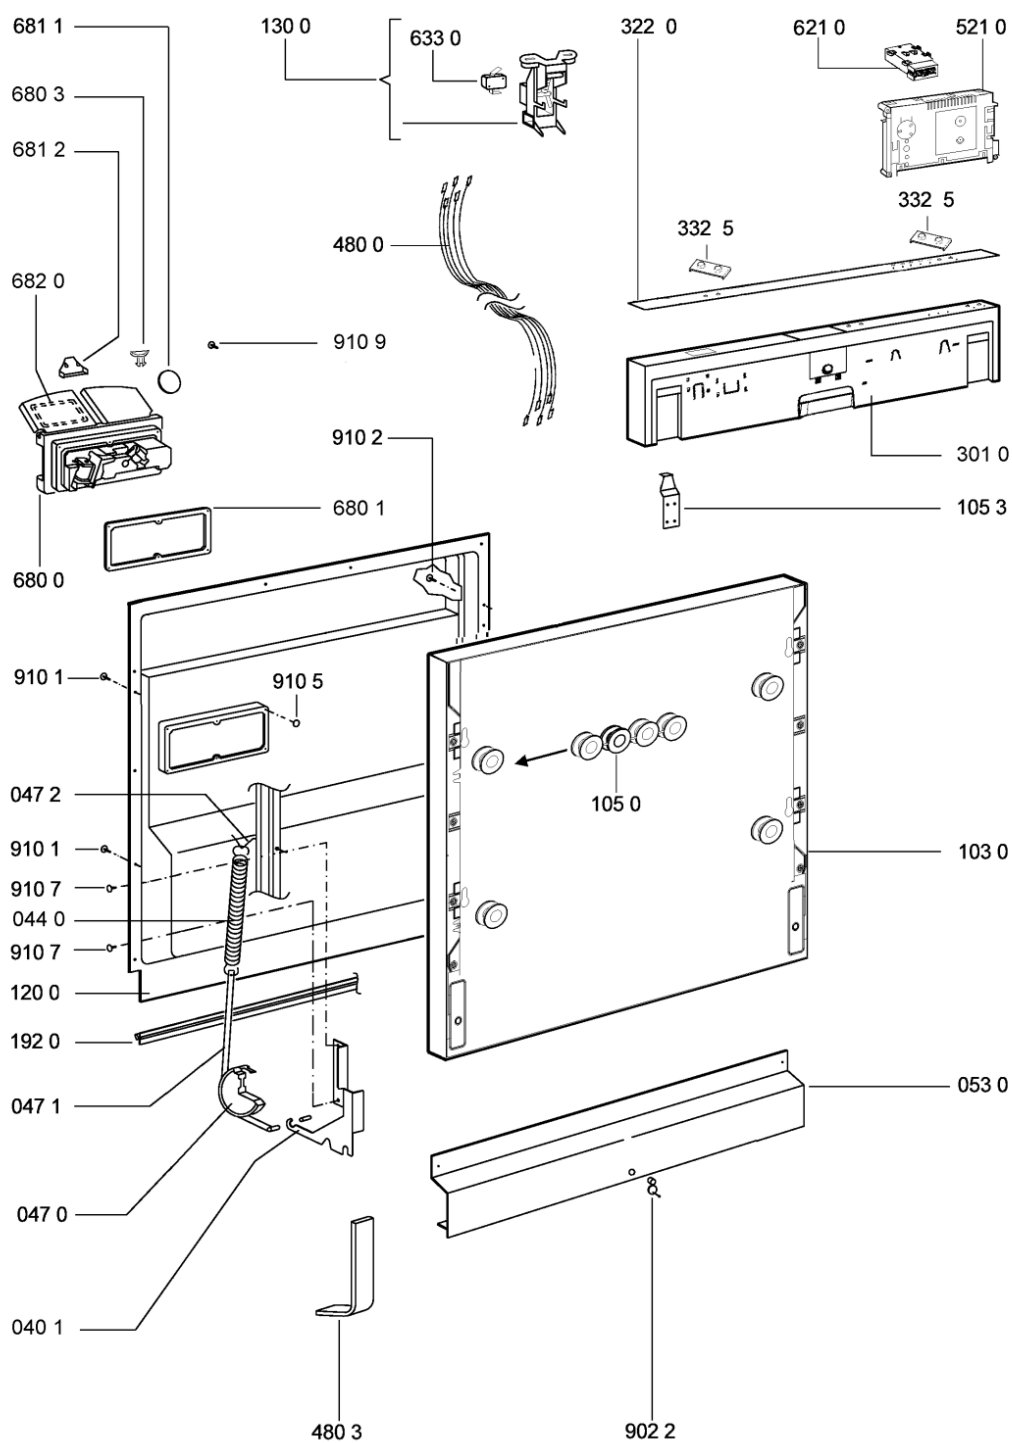

999	C00349658	service manual whp
999	C00349655	service manual whp
999	C00349654	service manual whp
999	C00349653	service manual whp
999	C00349652	service manual whp
999	C00349651	service manual whp
999	C00349650	service manual whp
999	C00349648	service manual whp
999	C00349659	service manual whp
999	C00349649	schema funzionale whp

WHR00582

Tavole

08015419