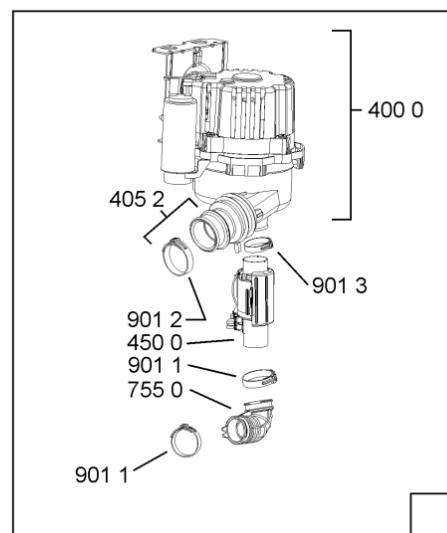

Whirlpool

Hotpoint

Bauknecht

i INDESIT

WHR10838

Tavole

08008511

WHR10838