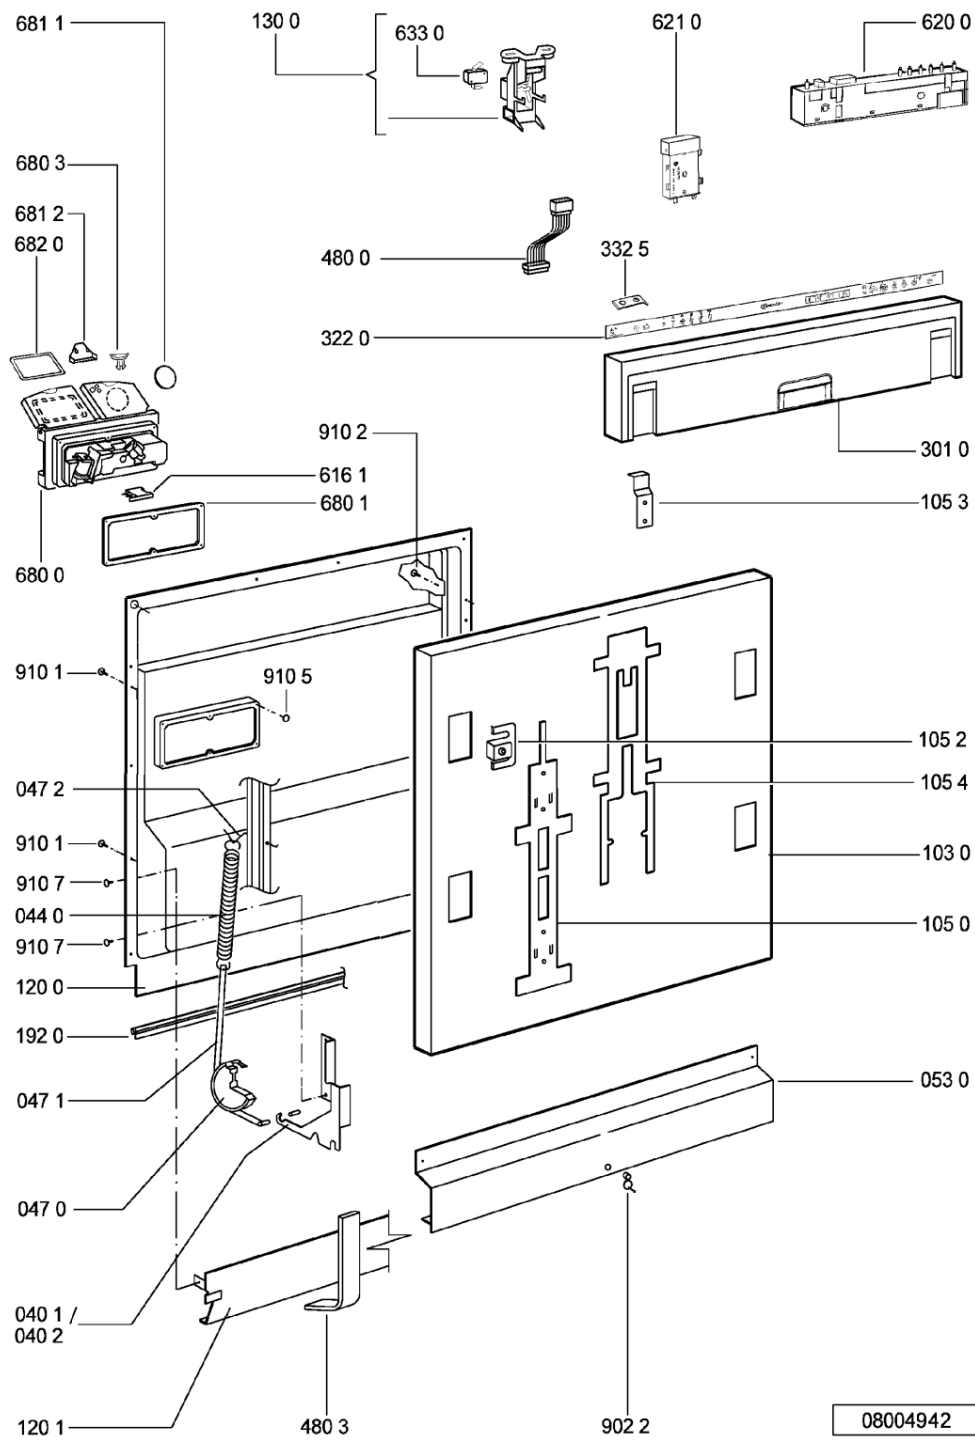

WHR01790

Lista

Ricambi

Rif.	Cod.Ricam	Dal S/N	Al S/N	Sostituto	Descrizione	Notizia	Codice
999	C00357111				service manual whp		
999	C00357112				service manual whp		
999	C00357109				service manual whp		
999	C00357108				service manual whp		
999	C00357107				service manual whp		
999	C00357106				service manual whp		
999	C00357105				service manual whp		
999	C00357104				service manual whp		
999	C00357102				service manual whp		
999	C00357113				service manual whp		
999	C00357103				schema funzionale whp		

WHR01791

Tavole

08004942