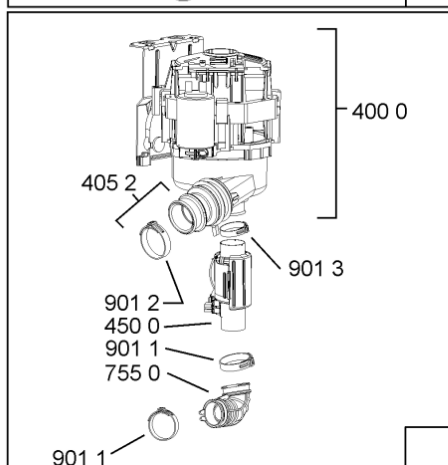

Whirlpool

Hotpoint

**Bauknecht**

**i** INDESIT

WHR10320

Tavole

400010495106

WHR10320