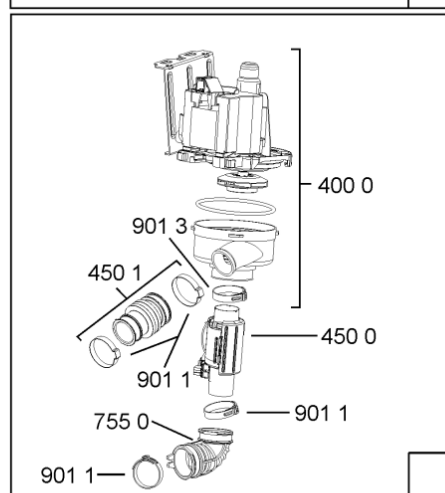

Whirlpool

Hotpoint

**Bauknecht**

**i** INDESIT

WHR10320

Tavole

400010495106

WHR10320