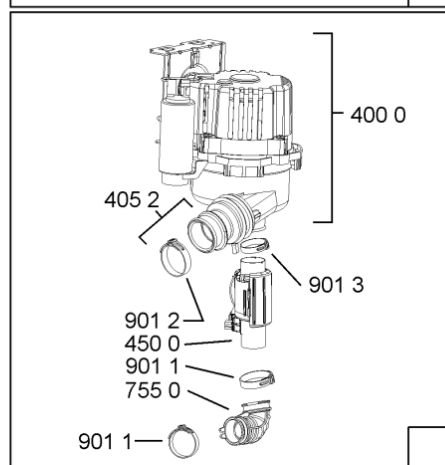

Whirlpool

Hotpoint

**Bauknecht**

**i** INDESIT

WHR10320

Tavole

400010495106

WHR10320