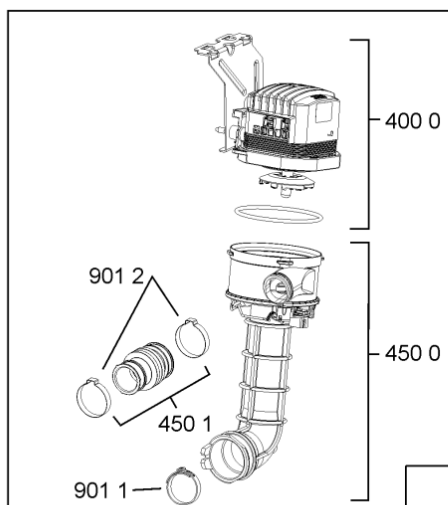

Whirlpool

Hotpoint

**Bauknecht**

**i** INDESIT

WHR10320

Tavole

400010495106

WHR10320