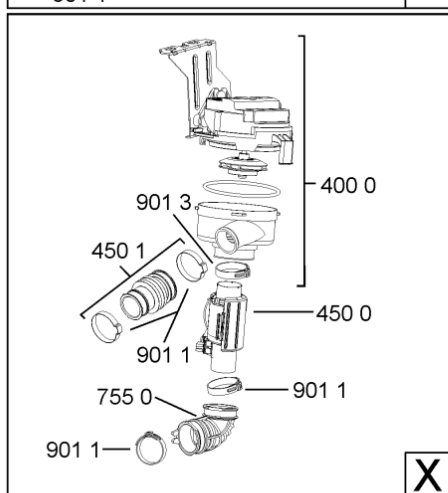

Whirlpool

Hotpoint

**Bauknecht**

**i** INDESIT

WHR10320

Tavole

400010495106

WHR10320