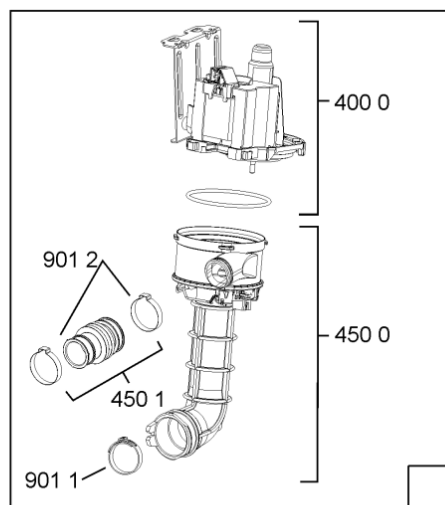

Whirlpool

Hotpoint

**Bauknecht**

**i** INDESIT

WHR10320

Tavole

400010495106

WHR10320