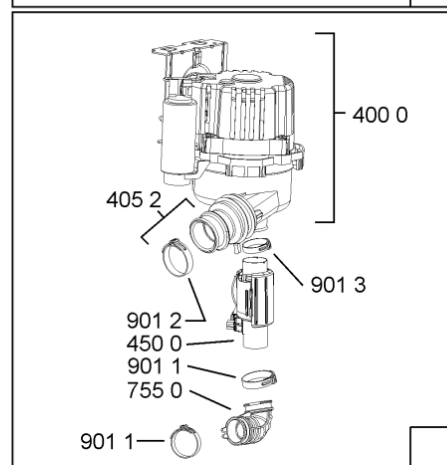

Whirlpool

Hotpoint

Bauknecht

i INDESIT

WHR10320

Tavole

400010495106

WHR10320