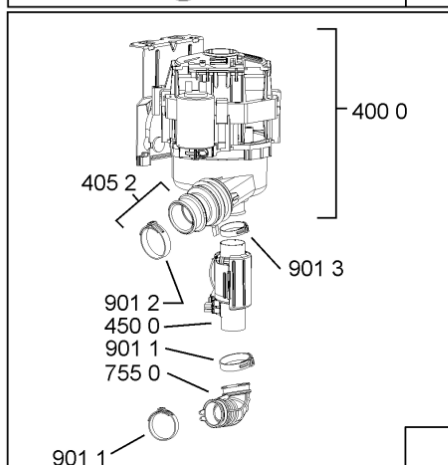

Whirlpool

Hotpoint

Bauknecht

i INDESIT

WHR10320

Tavole

400010495106

WHR10320