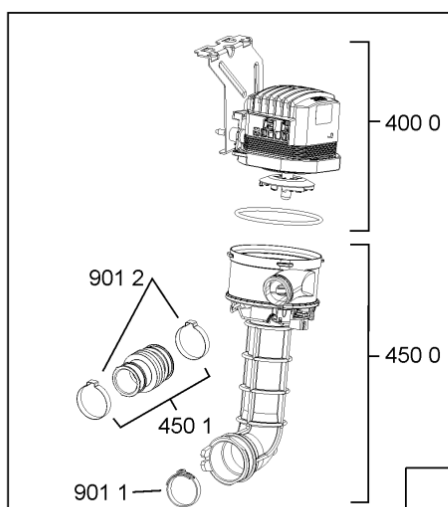

Whirlpool

Hotpoint

Bauknecht

i INDESIT

WHR10320

Tavole

400010495106

WHR10320