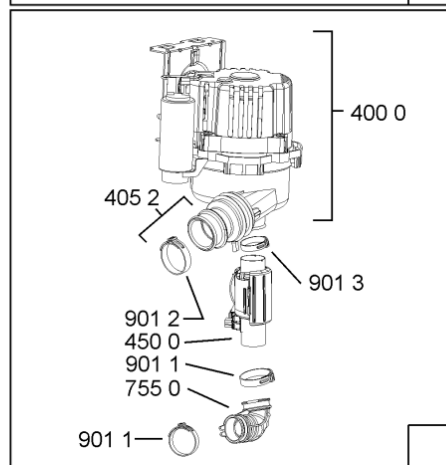

Whirlpool

Hotpoint

Bauknecht

i INDESIT

WHR10320

Tavole

400010495106

WHR10320