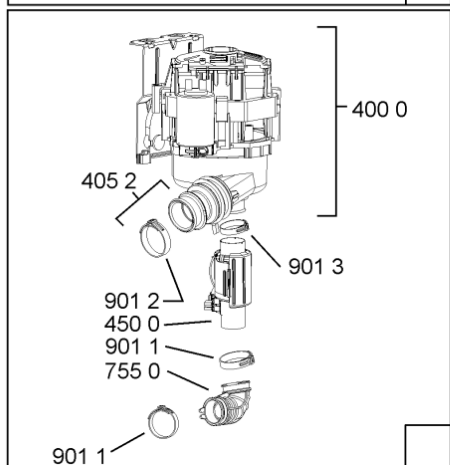

Whirlpool

Hotpoint

Bauknecht

i INDESIT

WHR10320

Tavole

400010495106

WHR10320