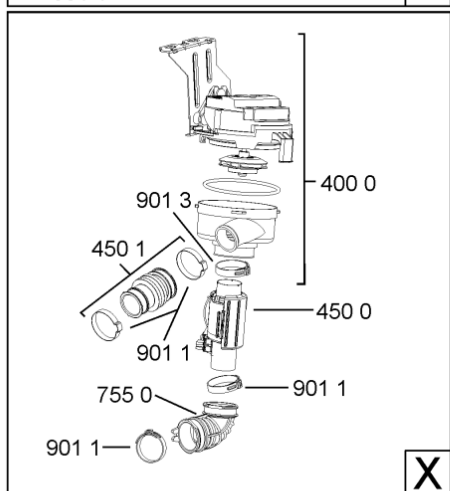

Whirlpool

Hotpoint

Bauknecht

i INDESIT

WHR10320

Tavole

400010495106

WHR10320