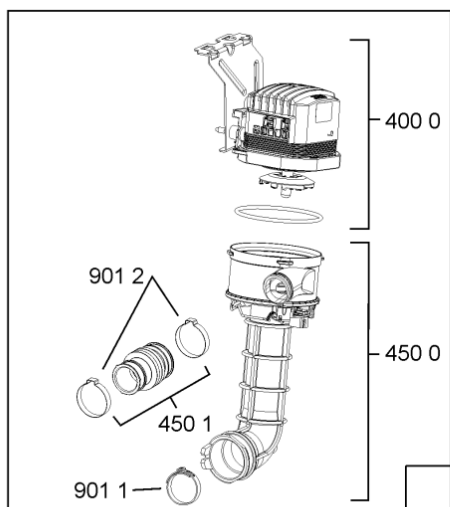

Whirlpool

Hotpoint

Bauknecht

i INDESIT

WHR10320

Tavole

400010495106

WHR10320