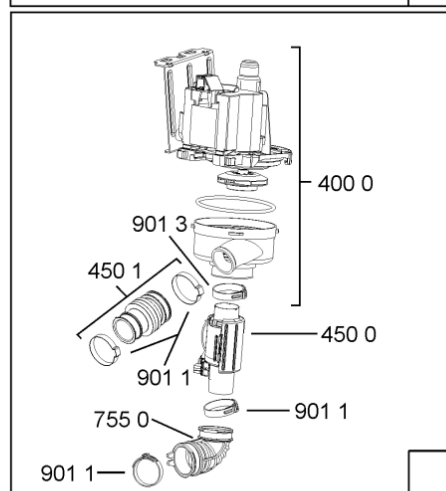

Whirlpool

Hotpoint

Bauknecht

i INDESIT

WHR10320

Tavole

400010495106

WHR10320