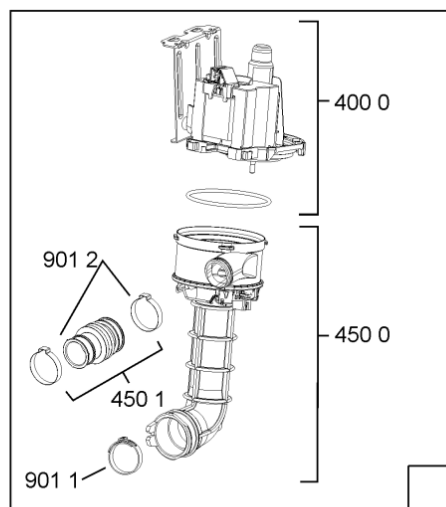

Whirlpool

Hotpoint

Bauknecht

i INDESIT

WHR10320

Tavole

400010495106

WHR10320