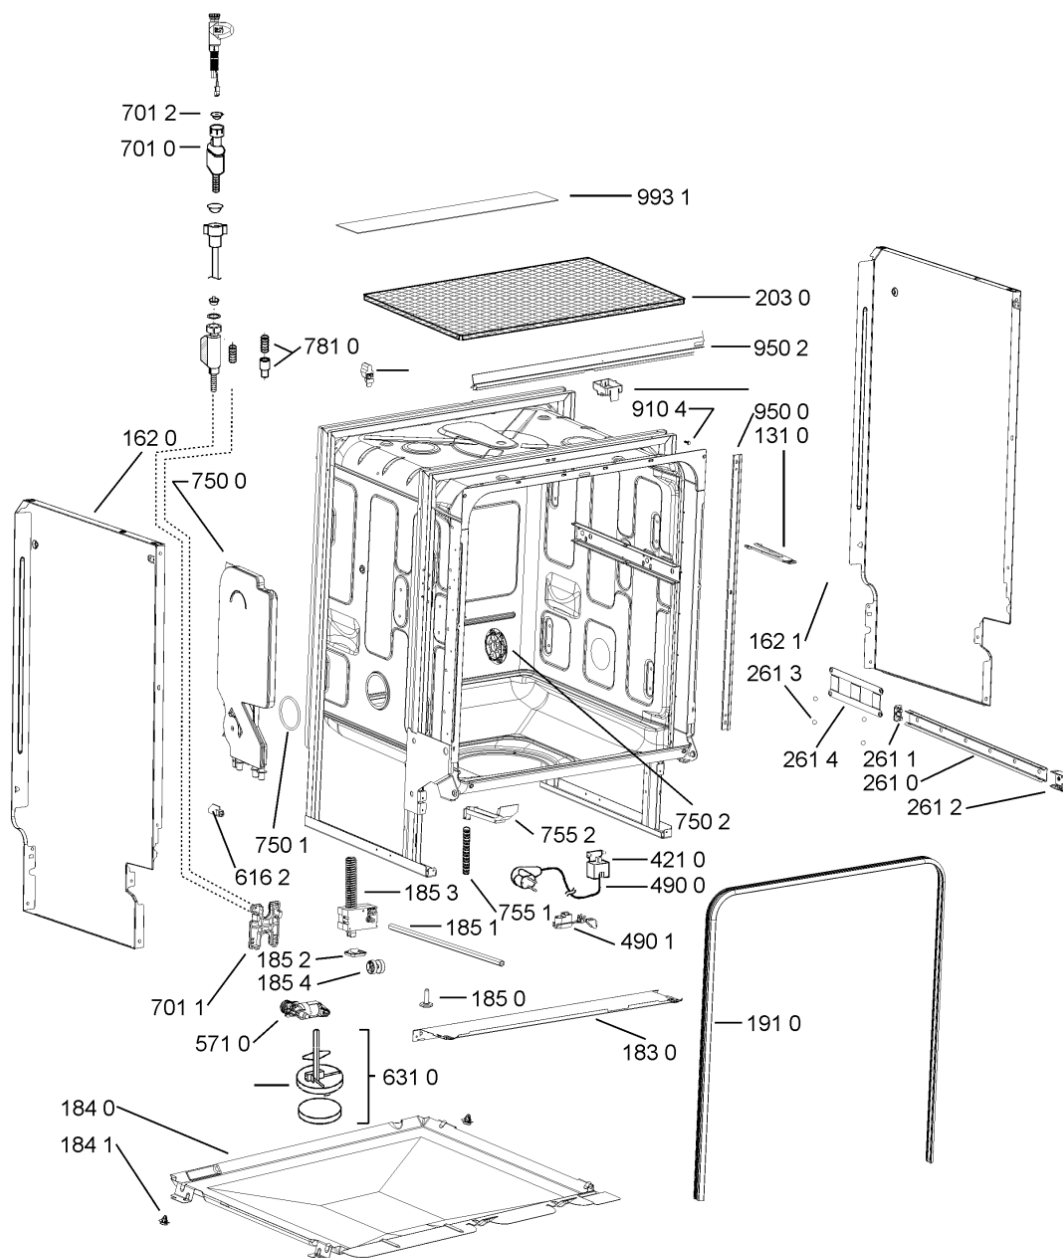

Whirlpool

Hotpoint

**Bauknecht**

**i** INDESIT

WHR08316

Tavole

400010372731

WHR08316