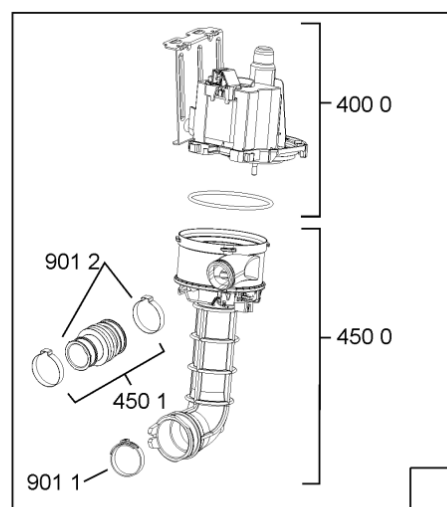

Whirlpool

Hotpoint

**Bauknecht**

**i** INDESIT

WHR10320

Tavole

400010495106

WHR10320