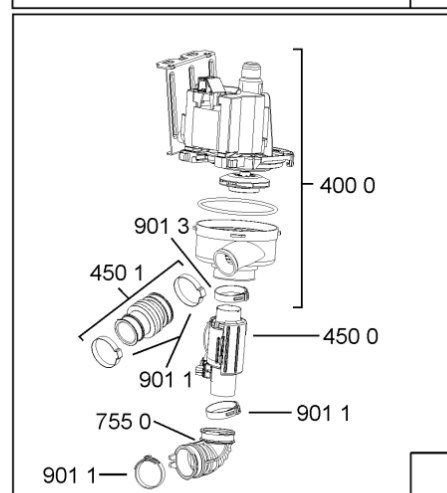

Whirlpool

Hotpoint

**Bauknecht**

**i** INDESIT

WHR10320

Tavole

400010495106

WHR10320