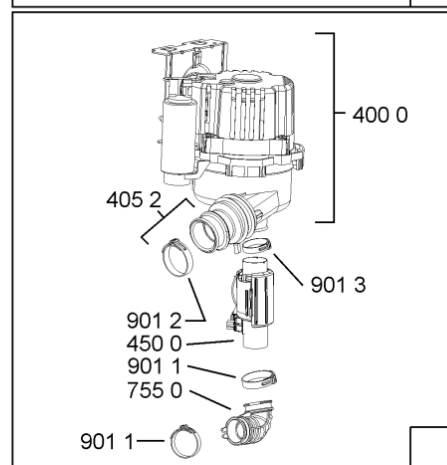

Whirlpool

Hotpoint

**Bauknecht**

**i** INDESIT

WHR10320

Tavole

400010495106

WHR10320