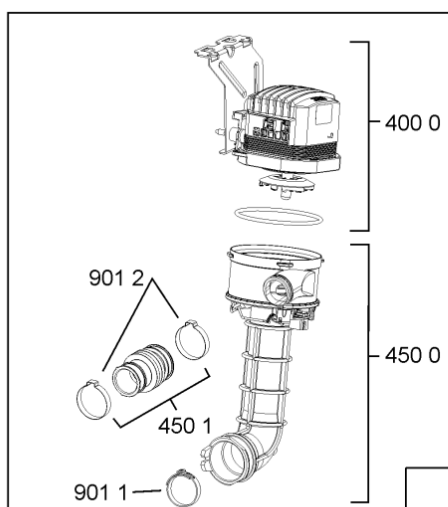

Whirlpool

Hotpoint

**Bauknecht**

**i** INDESIT

WHR10320

Tavole

400010495106

WHR10320