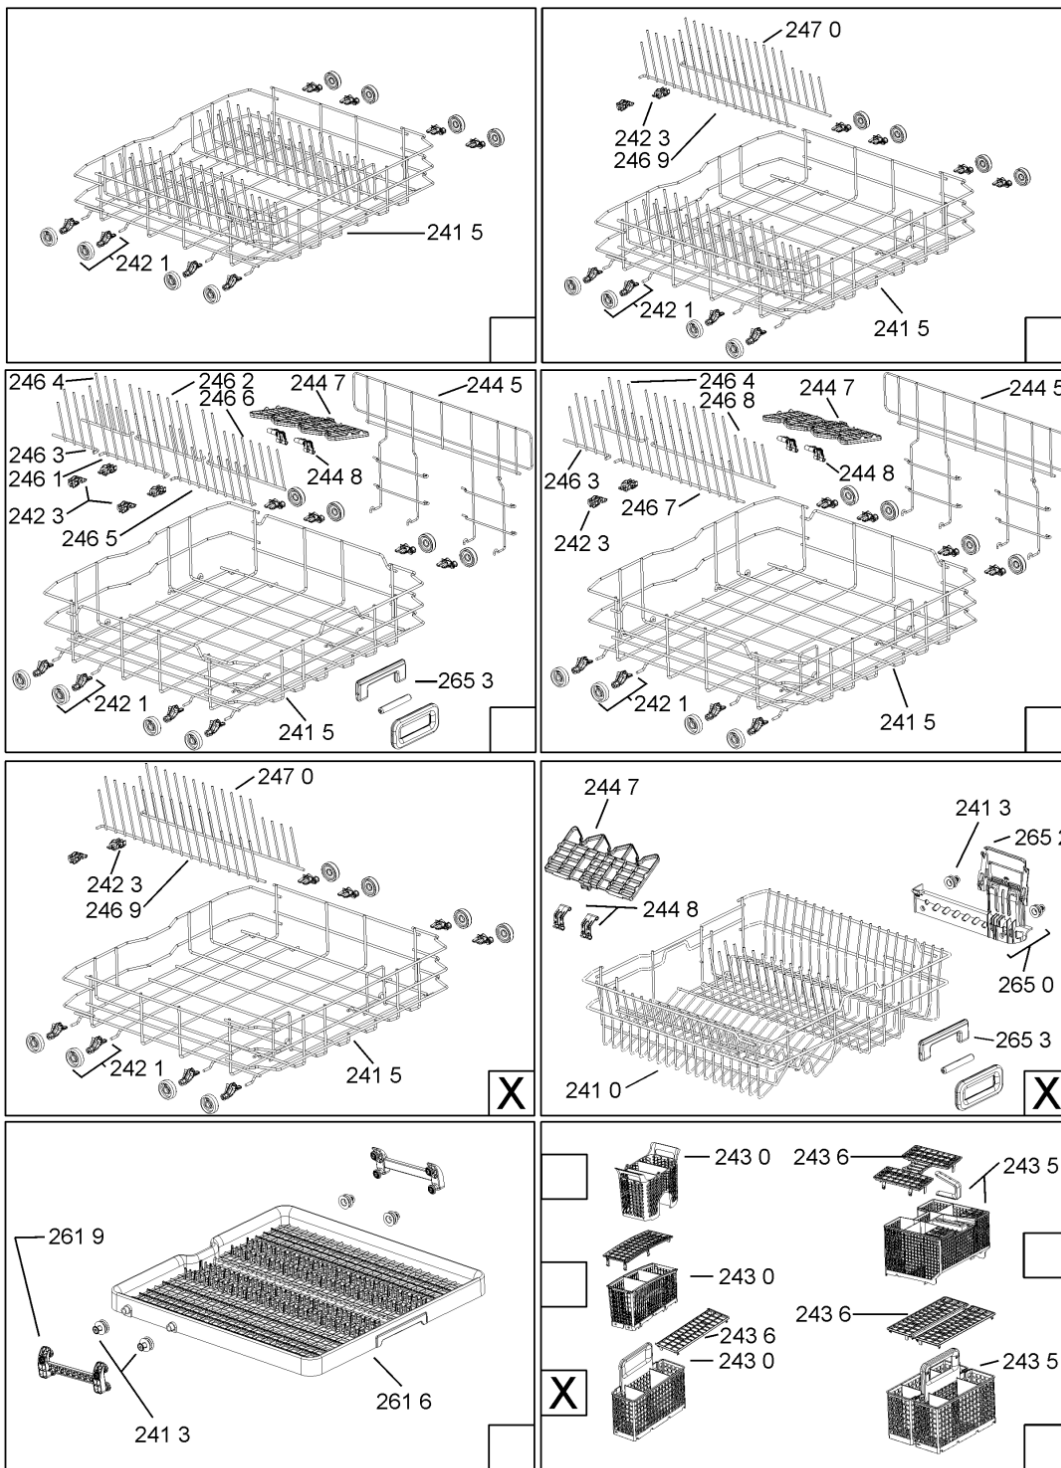

Whirlpool

Hotpoint

Bauknecht

i INDESIT

WHR08317

Tavole

400010529882

WHR08317