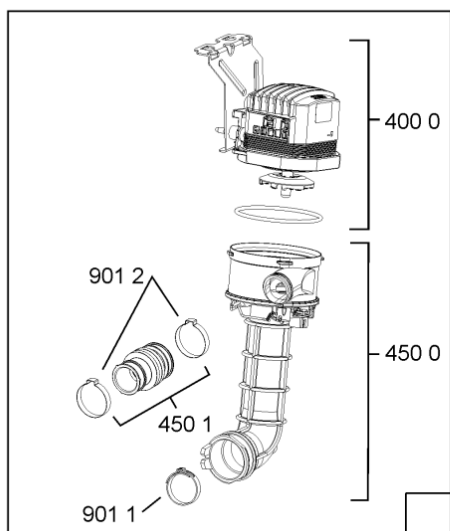

Whirlpool

Hotpoint

Bauknecht

i INDESIT

WHR10339

Tavole

400010371856

WHR10339