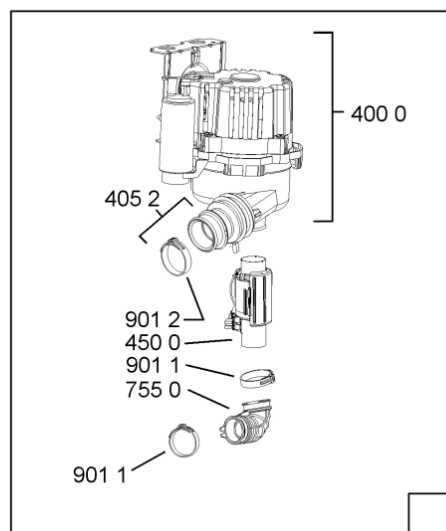

Whirlpool

Hotpoint

Bauknecht

i INDESIT

WHR10339

Tavole

400010371856

WHR10339