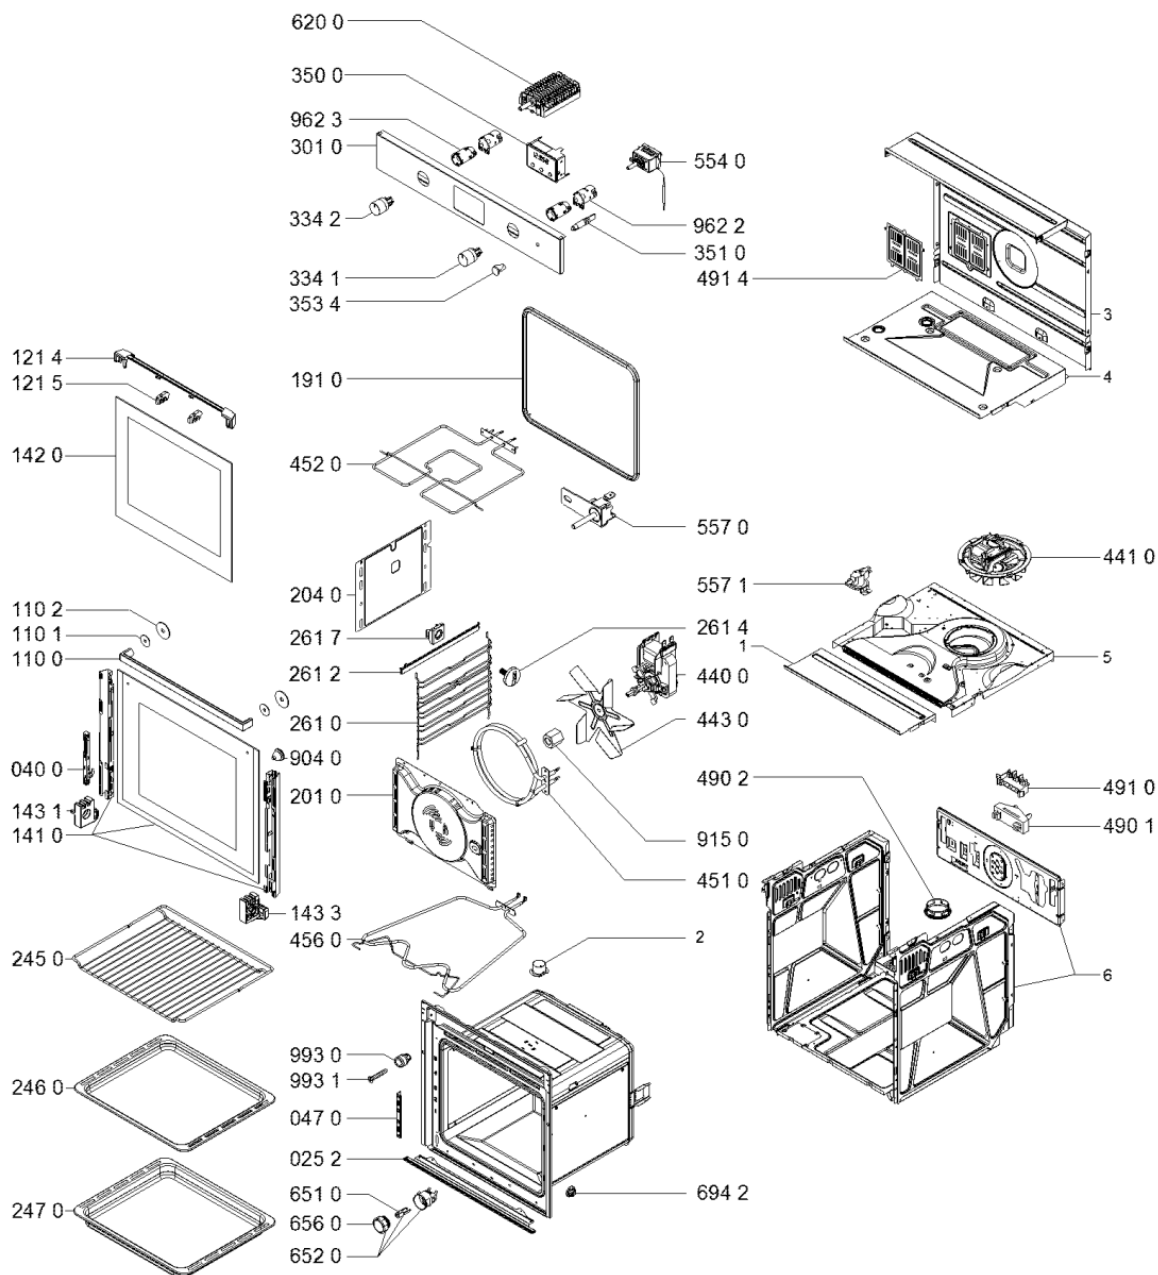

**KitchenAid**

Whirlpool

Hotpoint

**Bauknecht**

**i** INDESIT

400011157753

Tavole

4000 111 57753