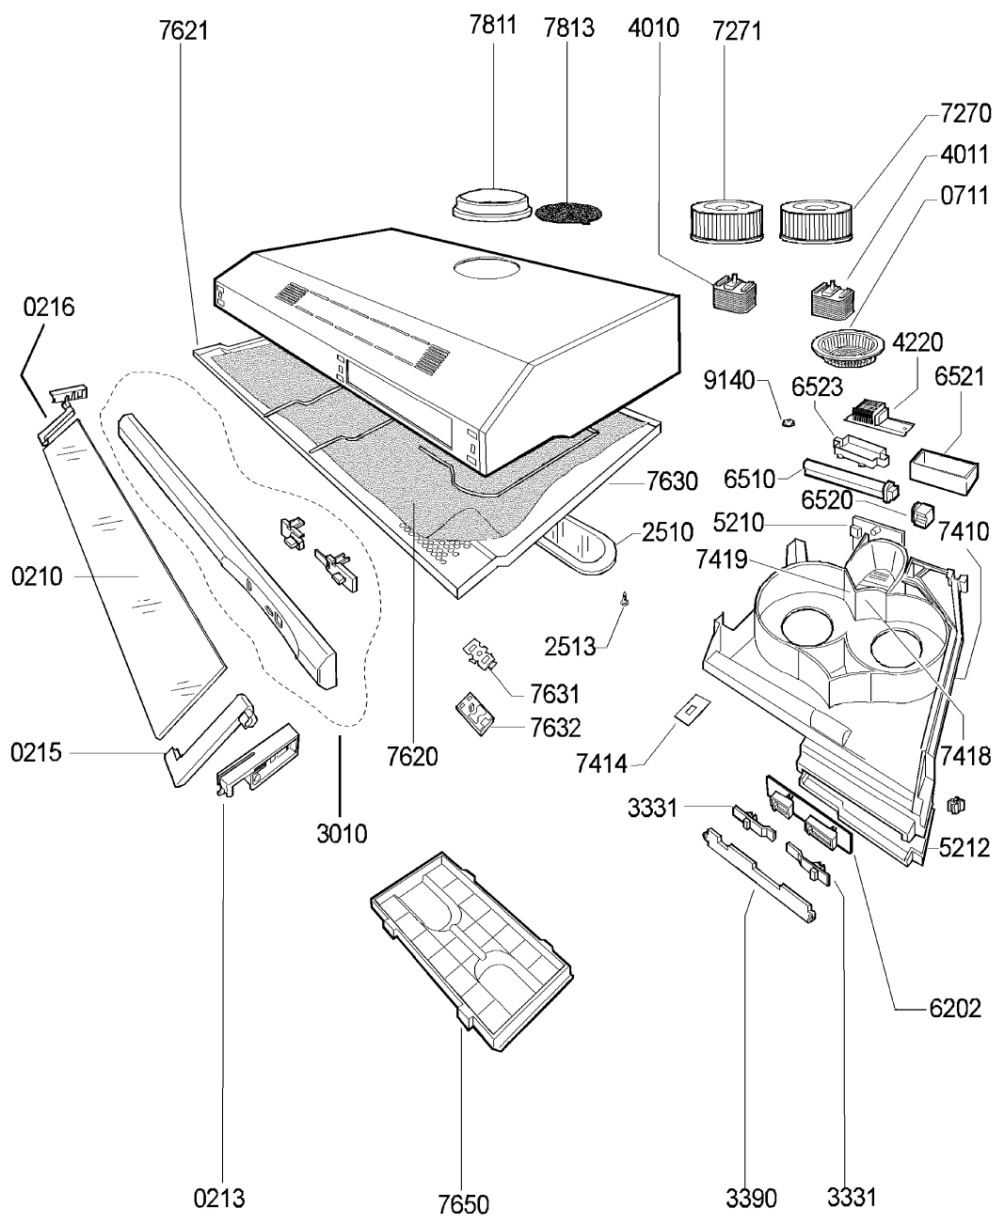

Whirlpool

Sigla Modello:

AKR 426 NB COOKERHOODS WP
AKR 426 NB

Codice commerciale:

857842629020
857842629020

KitchenAid

Whirlpool

Hotpoint

Bauknecht

i **INDESIT**

WHR84485

Tavole

A1256

WHR84485

Lista

Ricambi