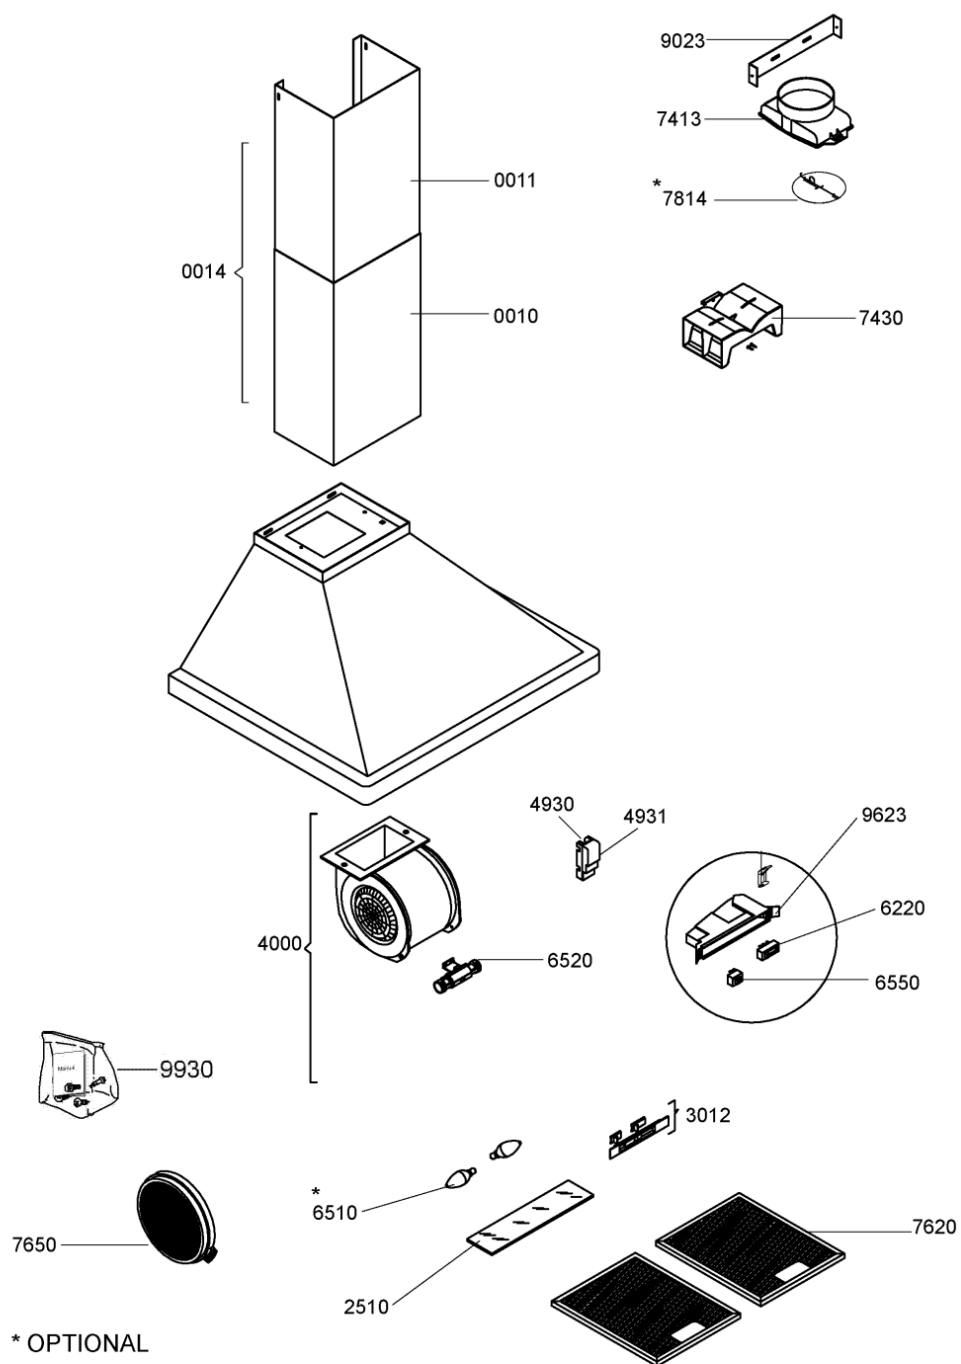

Whirlpool

Hotpoint

Bauknecht

i INDESIT

WHR11930

Tavole

1803

WHR11930