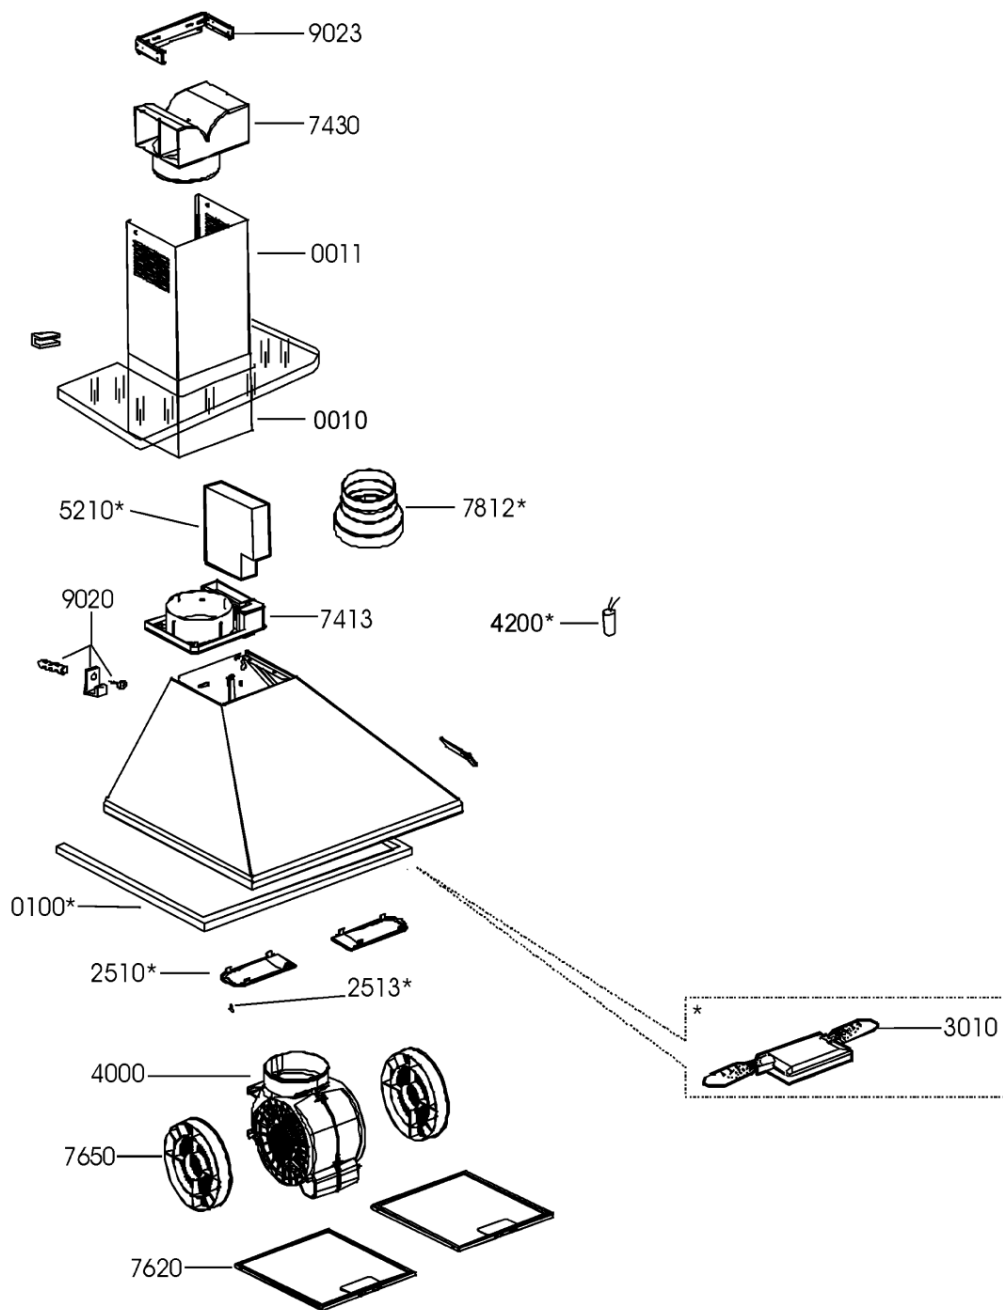

Whirlpool

Hotpoint

**Bauknecht**

**i** INDESIT

WHR84635

Tavole

\* Accessory

1584D