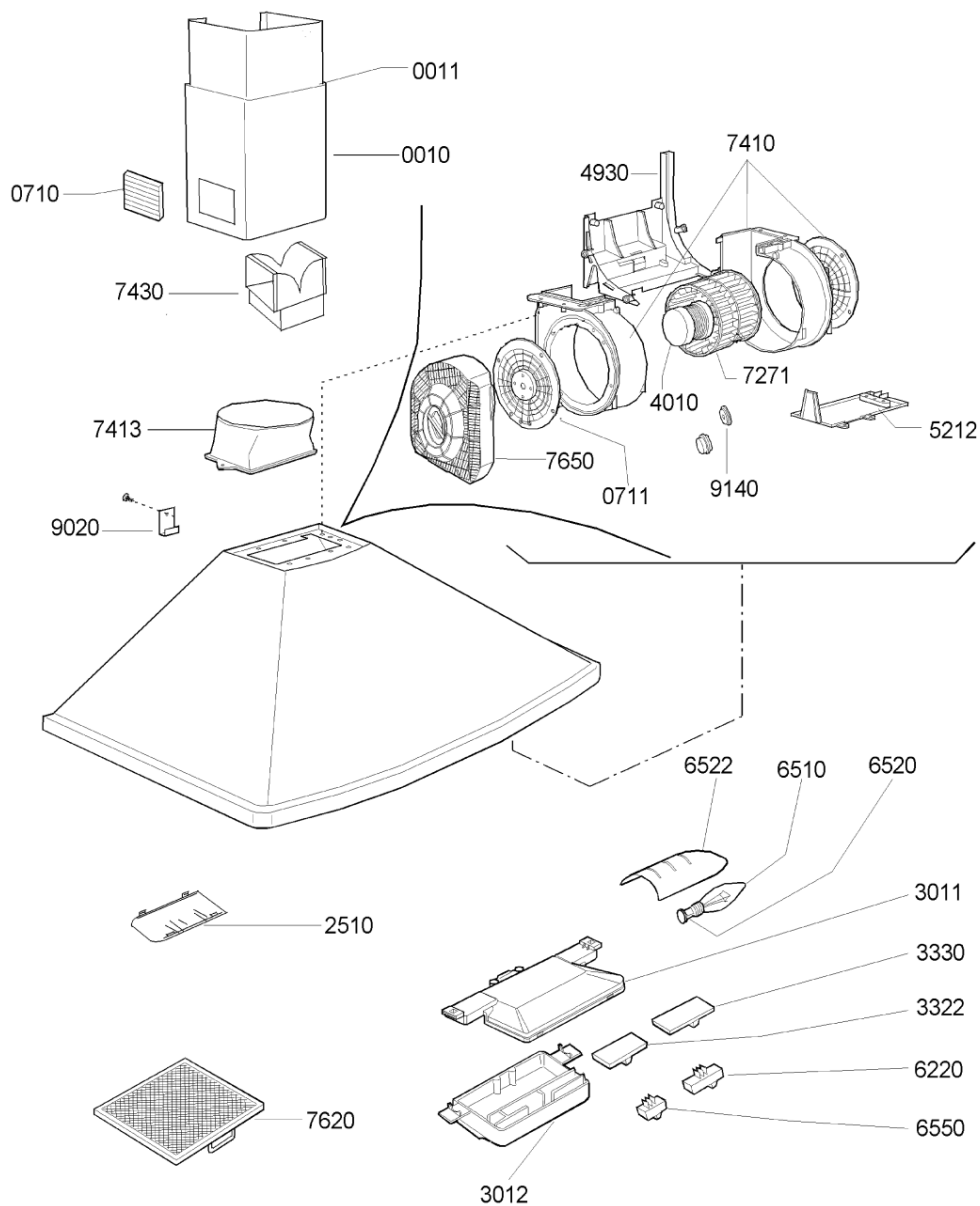

WHR84659

Tavole

A1137