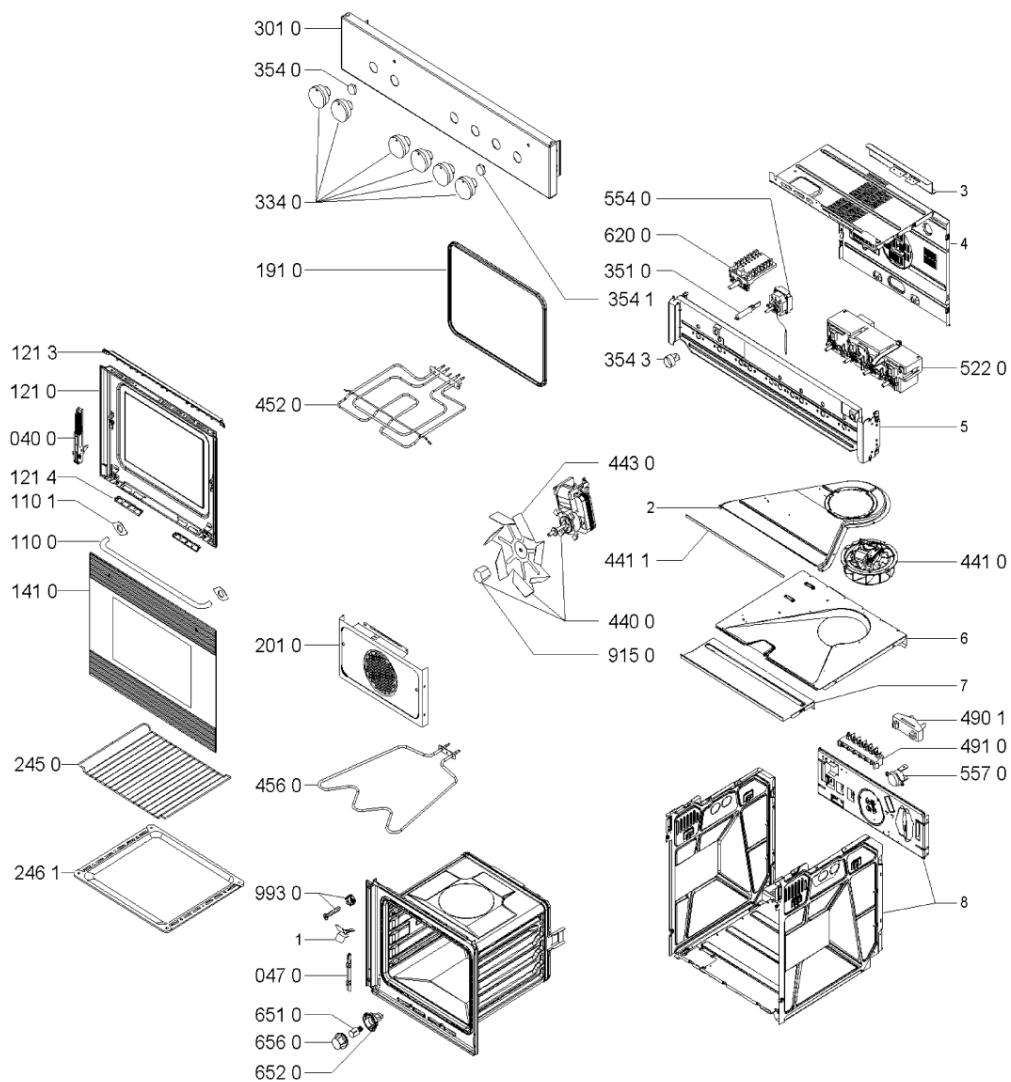

KitchenAid

Whirlpool

Hotpoint

Bauknecht

i INDESIT

WHR71229

Tavole

0000 003 63136