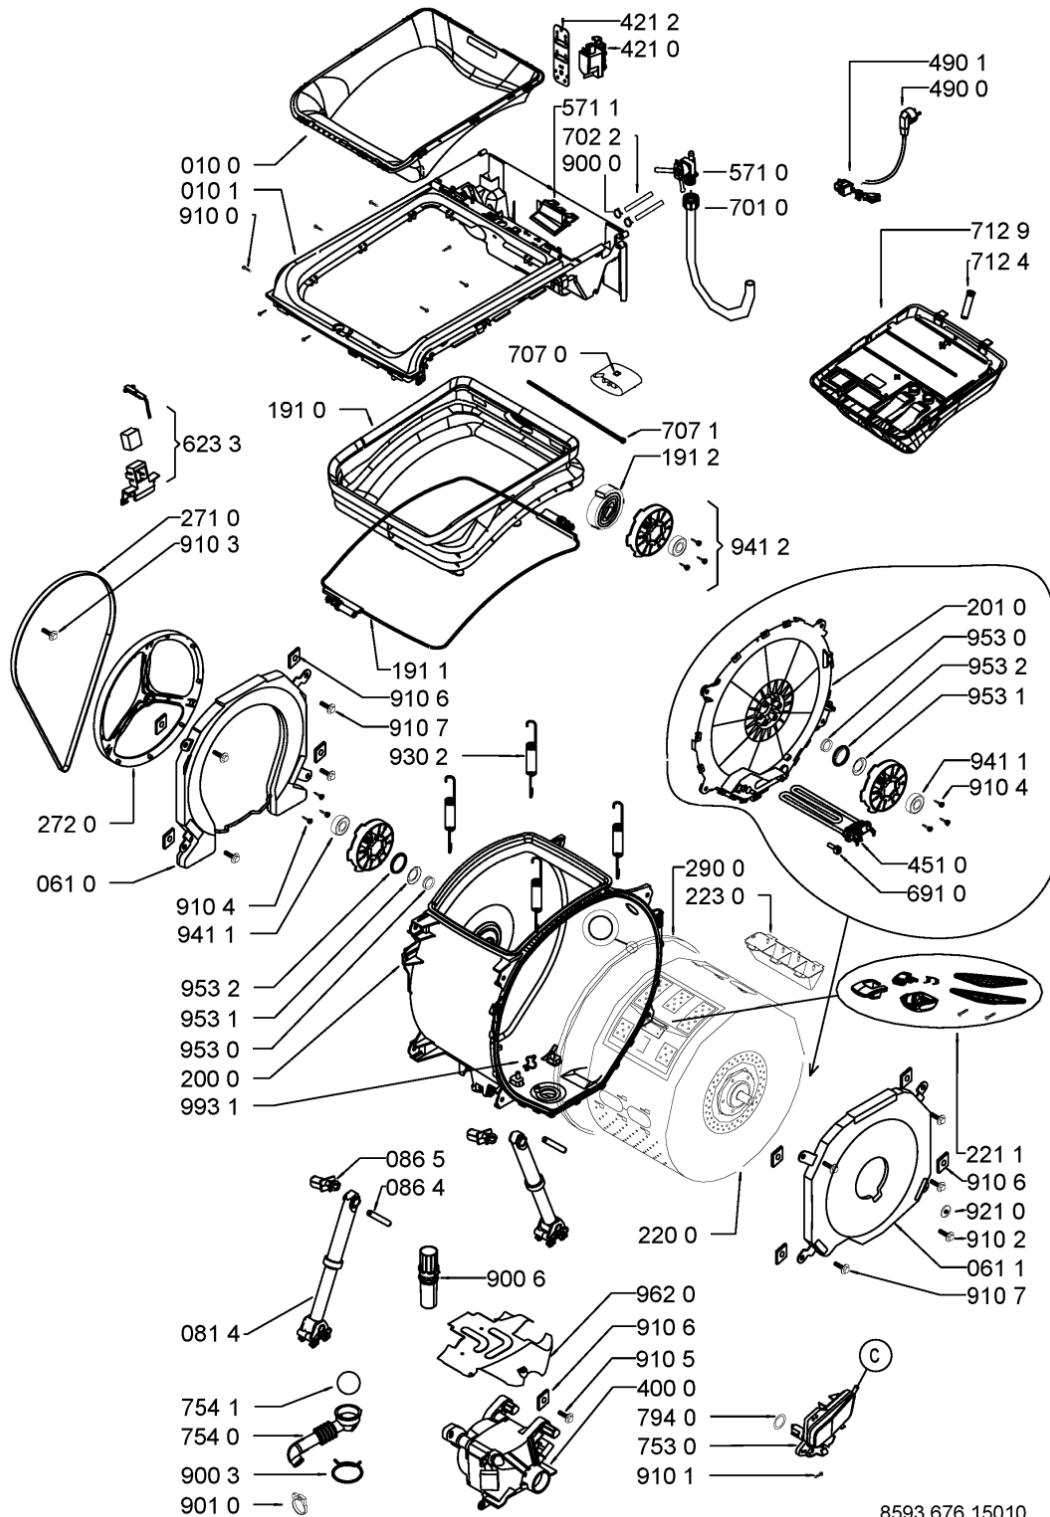

WHR03981

Lista

Ricambi

Rif.	Cod.Ricam	Dal S/N	Al S/N	Sostituto	Descrizione	Notizia	Codice
999	C00368281				service manual whp		
999	C00368282				service manual whp		
999	C00368283				service manual whp		
999	C00368284				service manual whp		
999	C00368285				service manual whp		
999	C00368286				service manual whp		
999	C00368275				service manual whp		
999	C00368272				schema funzionale whp		
999	C00368271				service manual whp		
999	C00368270				schema cablaggio whp		
999	C00368269				service manual whp		
999	C00368273				service manual whp		
999	C00368287				service manual whp		
999	C00368274				tabella elettronica whp		

WHR03982

Tavole