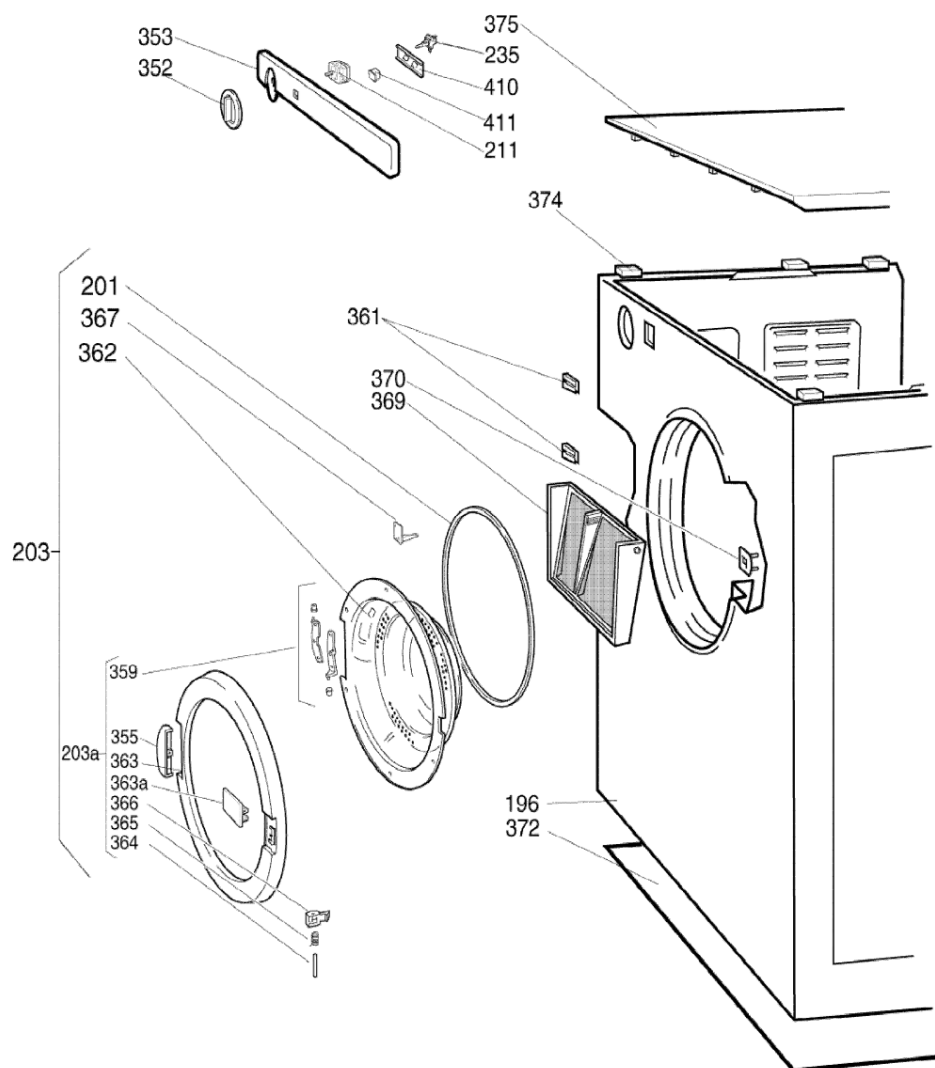

WHR72309

Tavole

4213 094 62131-1

WHR72309

Lista

Ricambi

Rif.	Cod.Ricam	Dal S/N	Al S/N	Sostituto	Descrizione	Notizia	Codice
101	481936158093 (C00490396)				motore		
101 A	481236118306 (C00581556)				motore		
112	481212118214 (C00318988)			1 x 481912118279 (C00313246)	condensatore		
122	481952888037 (C00337064)				tendipuleggia		
125	482235820098 (C00375230)				cinghia rig.v		
141	481232118094 (C00311735)				cavo alimentaz.		
142	481229068217 (C00314578)				terminale		
196	481244010416 (C00585329)				mobile		
201	481946669976 (C00581636)				guarniz.porta		
203	481244019905 (C00311644)			1 x 480112100322 (C00311733)	porta		
203 a	481244019906 (C00581561)				cornice oblo		
211	481232818177 (C00581555)				timer cs1928		
227	481225998304 (C00585245)				resistenza		
228	481928248221 (C00313187)				termostato mrtl		
229	481228248241 (C00313066)				termostato		
235	481227628382 (C00585250)				interruttore