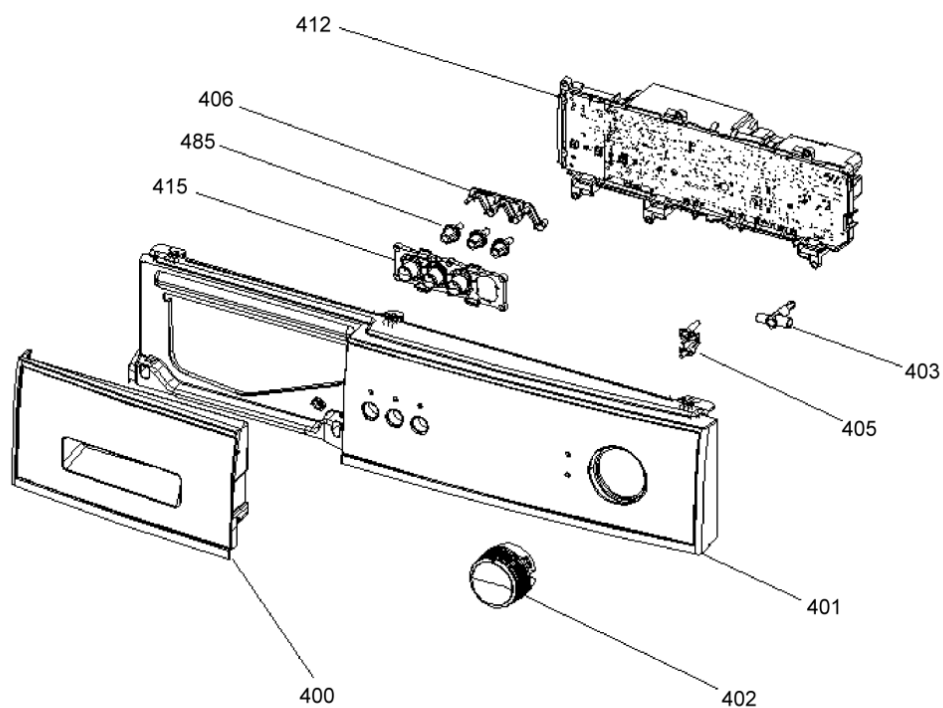

Whirlpool

Hotpoint

**Bauknecht**

**i** INDESIT

WHR22753

Tavole

CONTROL PANEL PARTS

853716026000\_1