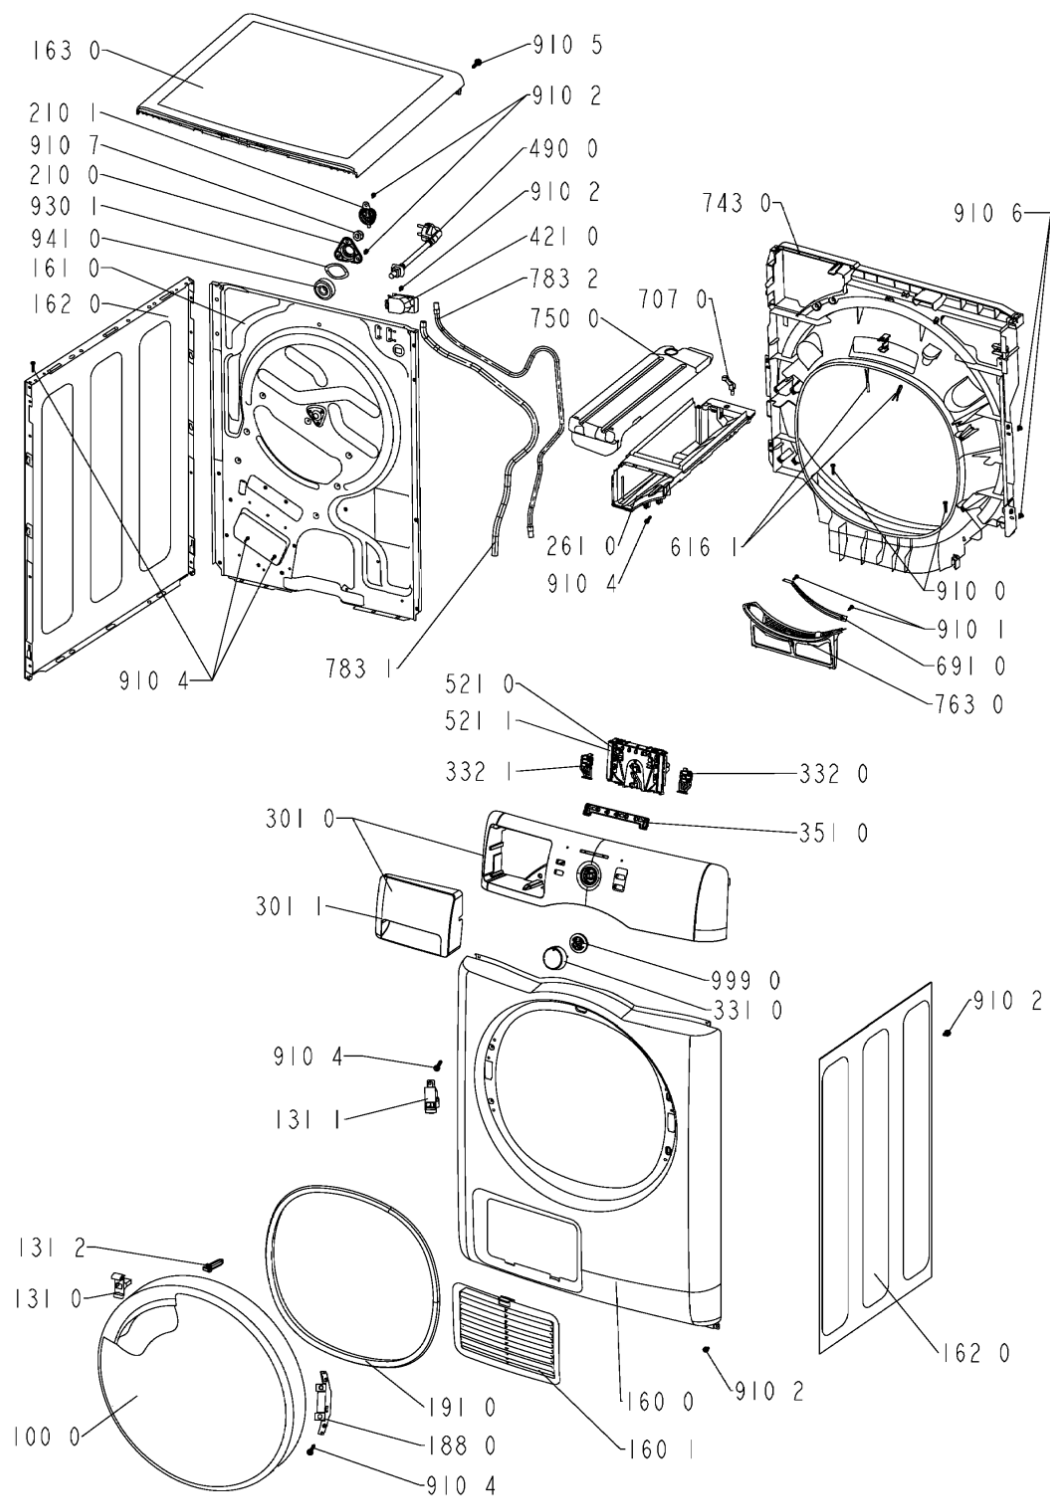

Whirlpool 

Hotpoint

WHR11651

Tavole

4619 730 46681