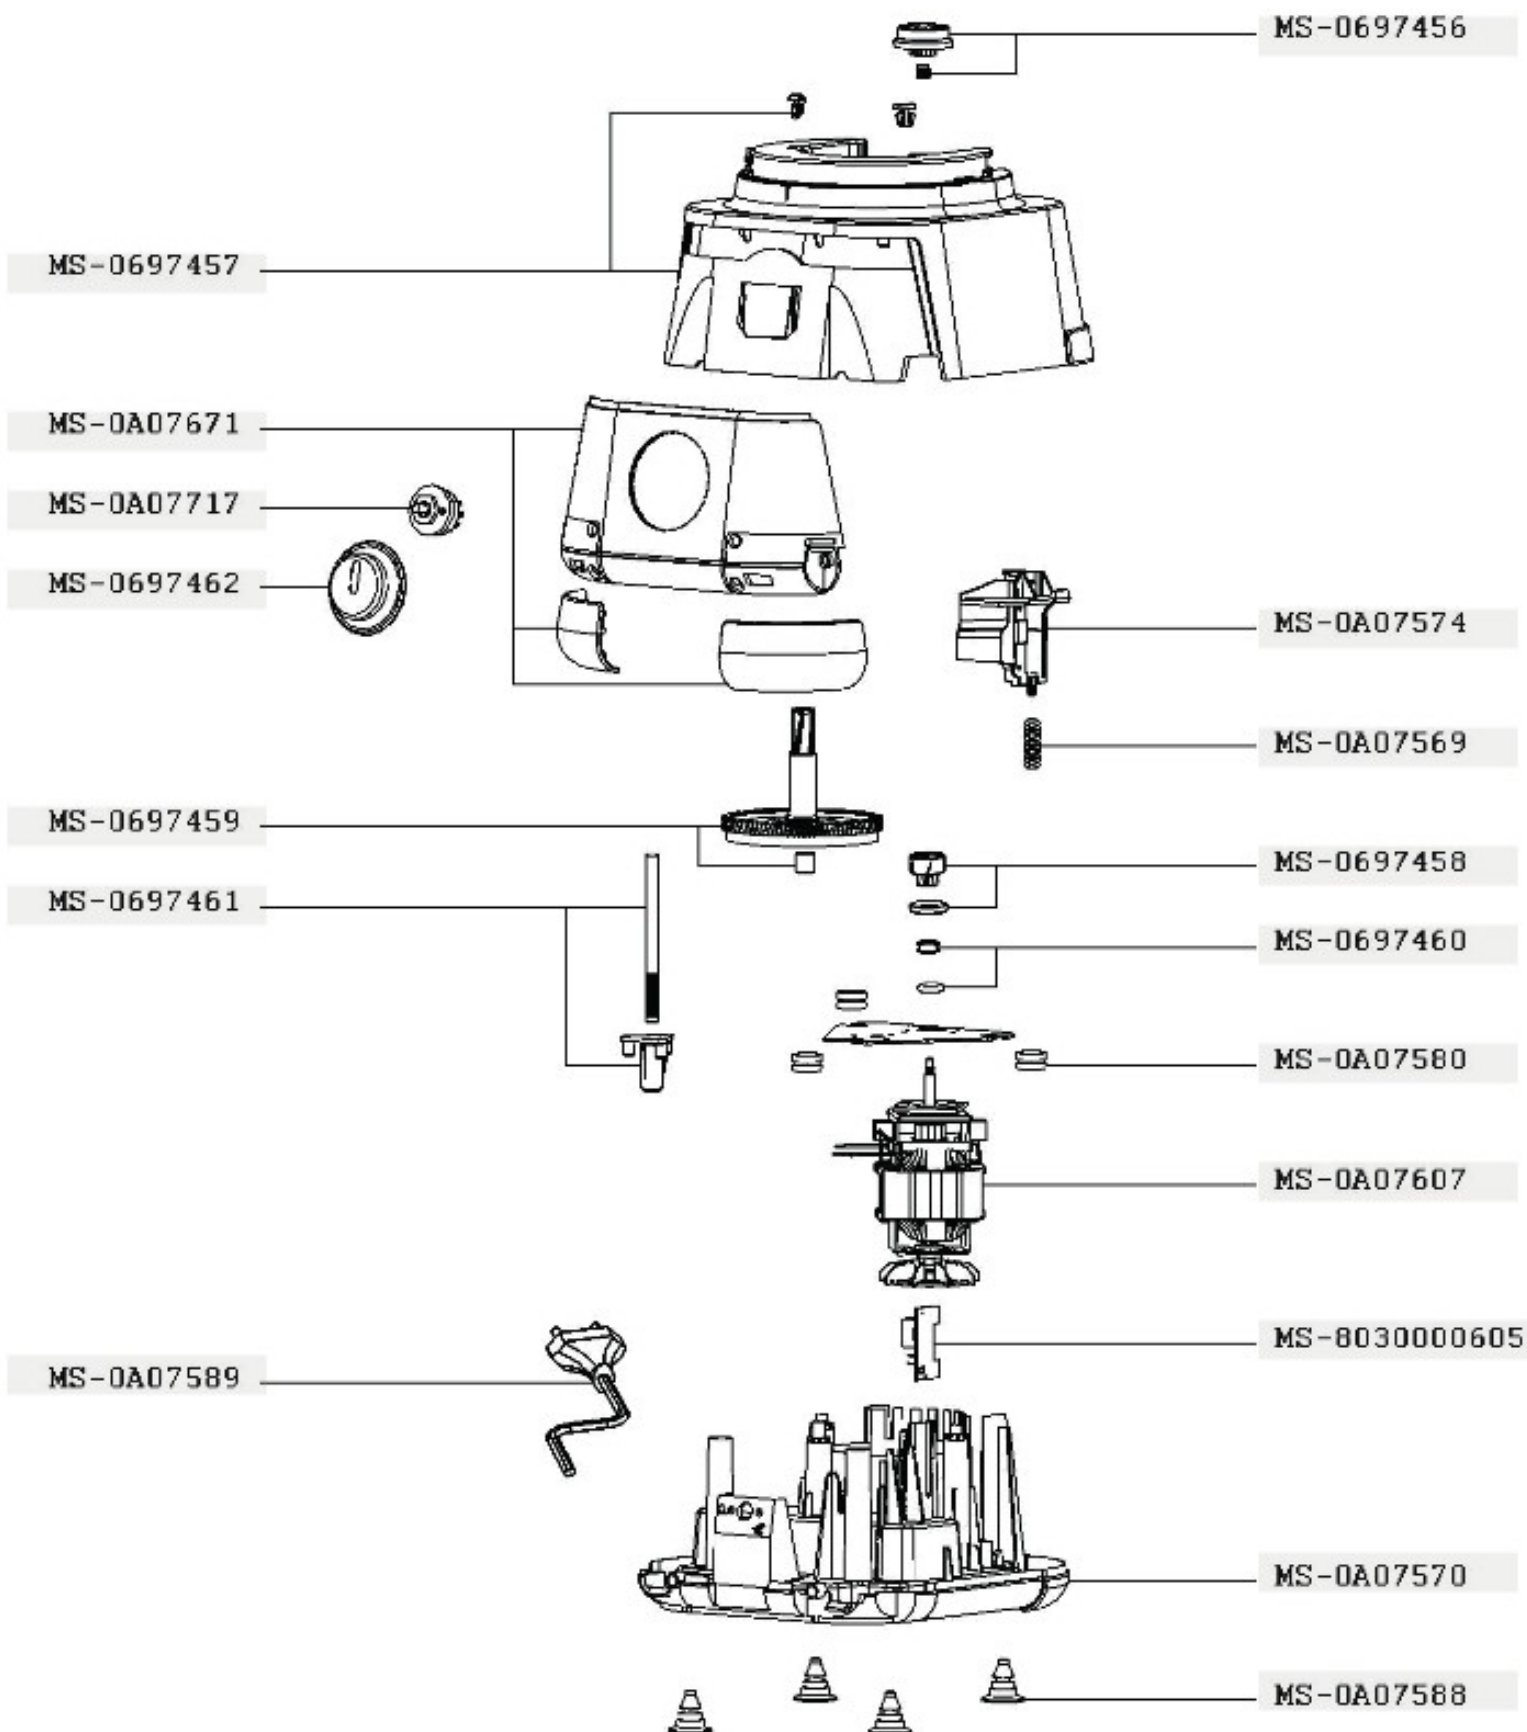

Moulinex

FP520GB1/700

3L

Moulinex

FP520GB1/700
3L

Moulinex

FP520GB1/700
3L