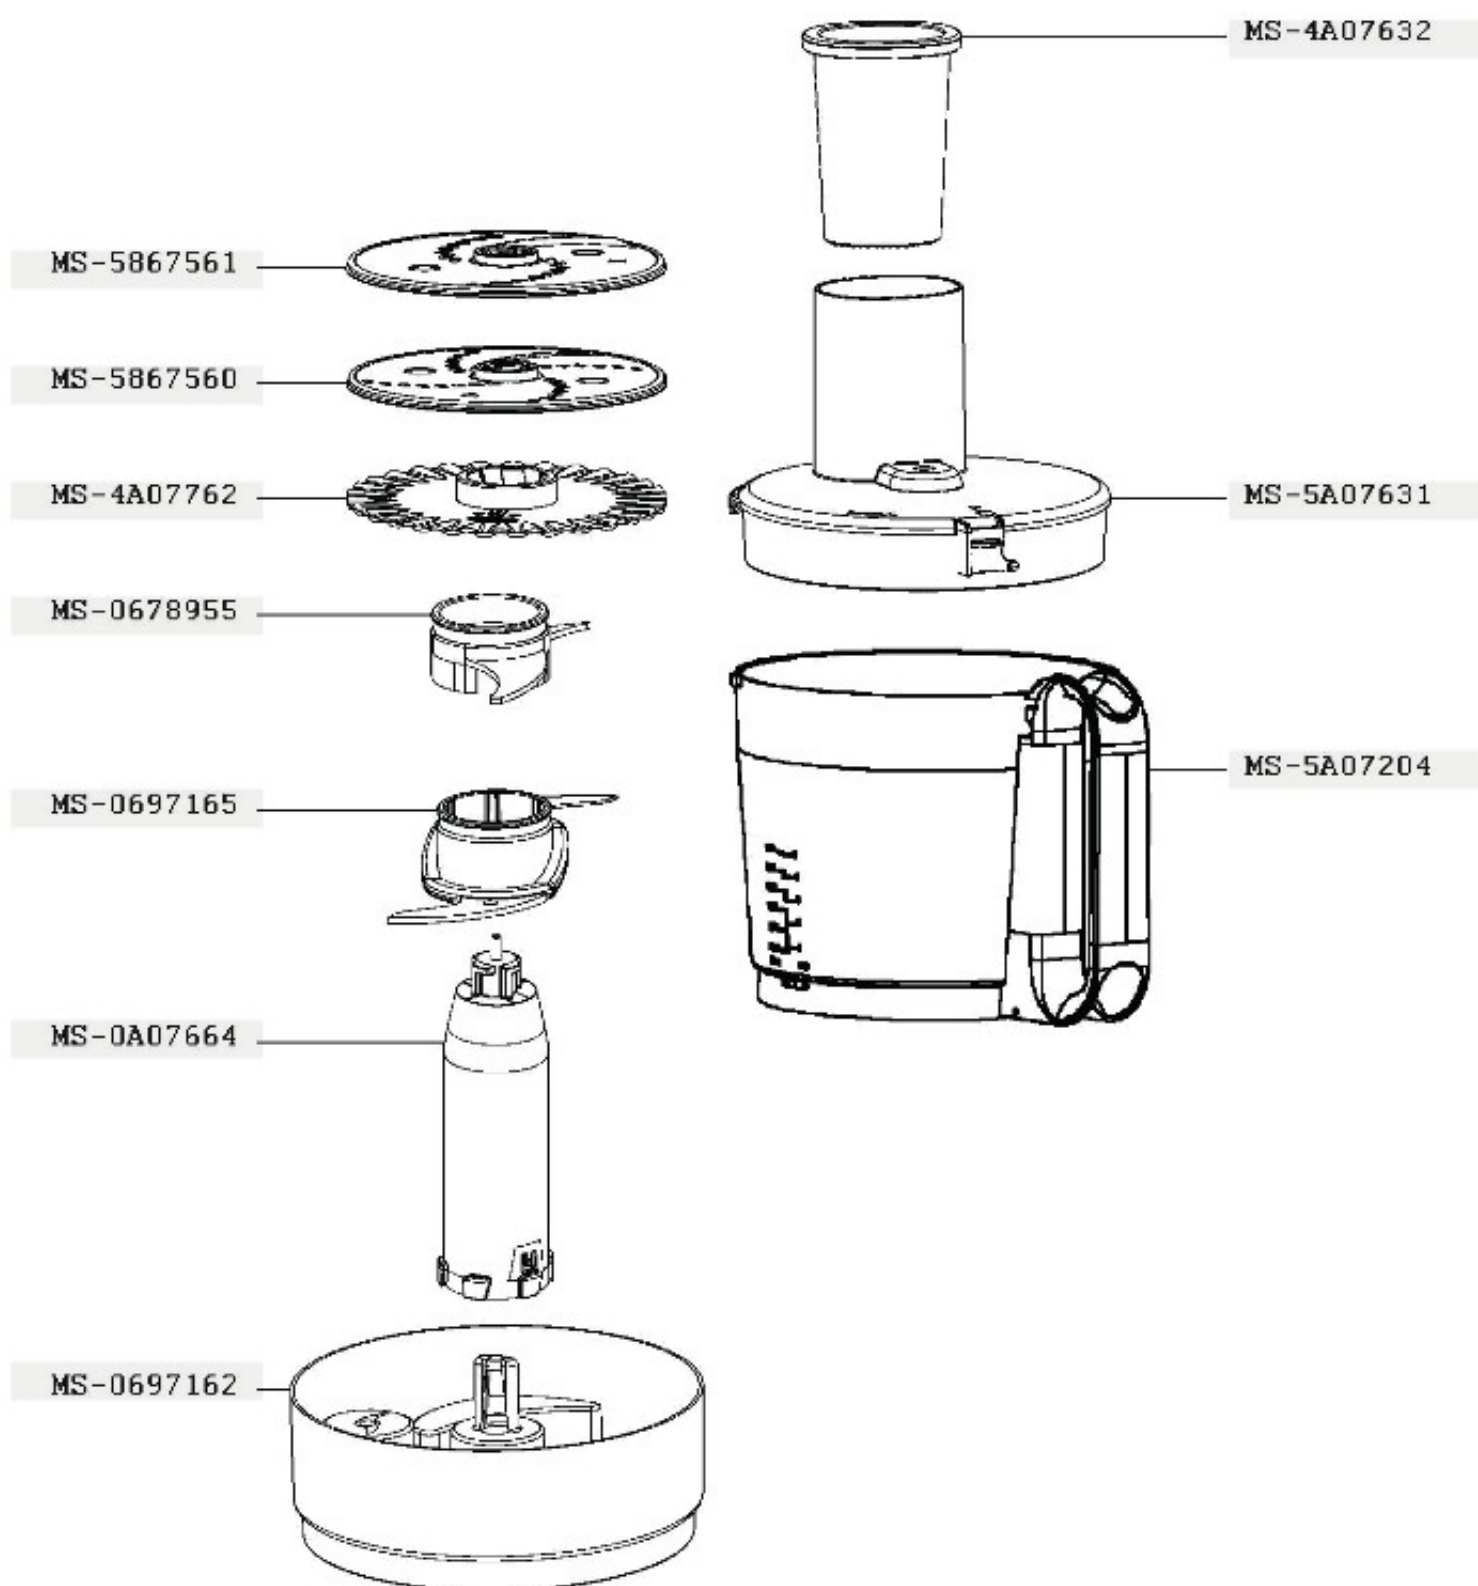

Moulinex

FP520GB1/700

3L

Moulinex

FP520GB1/700
3L

Moulinex

FP520GB1/700
3L