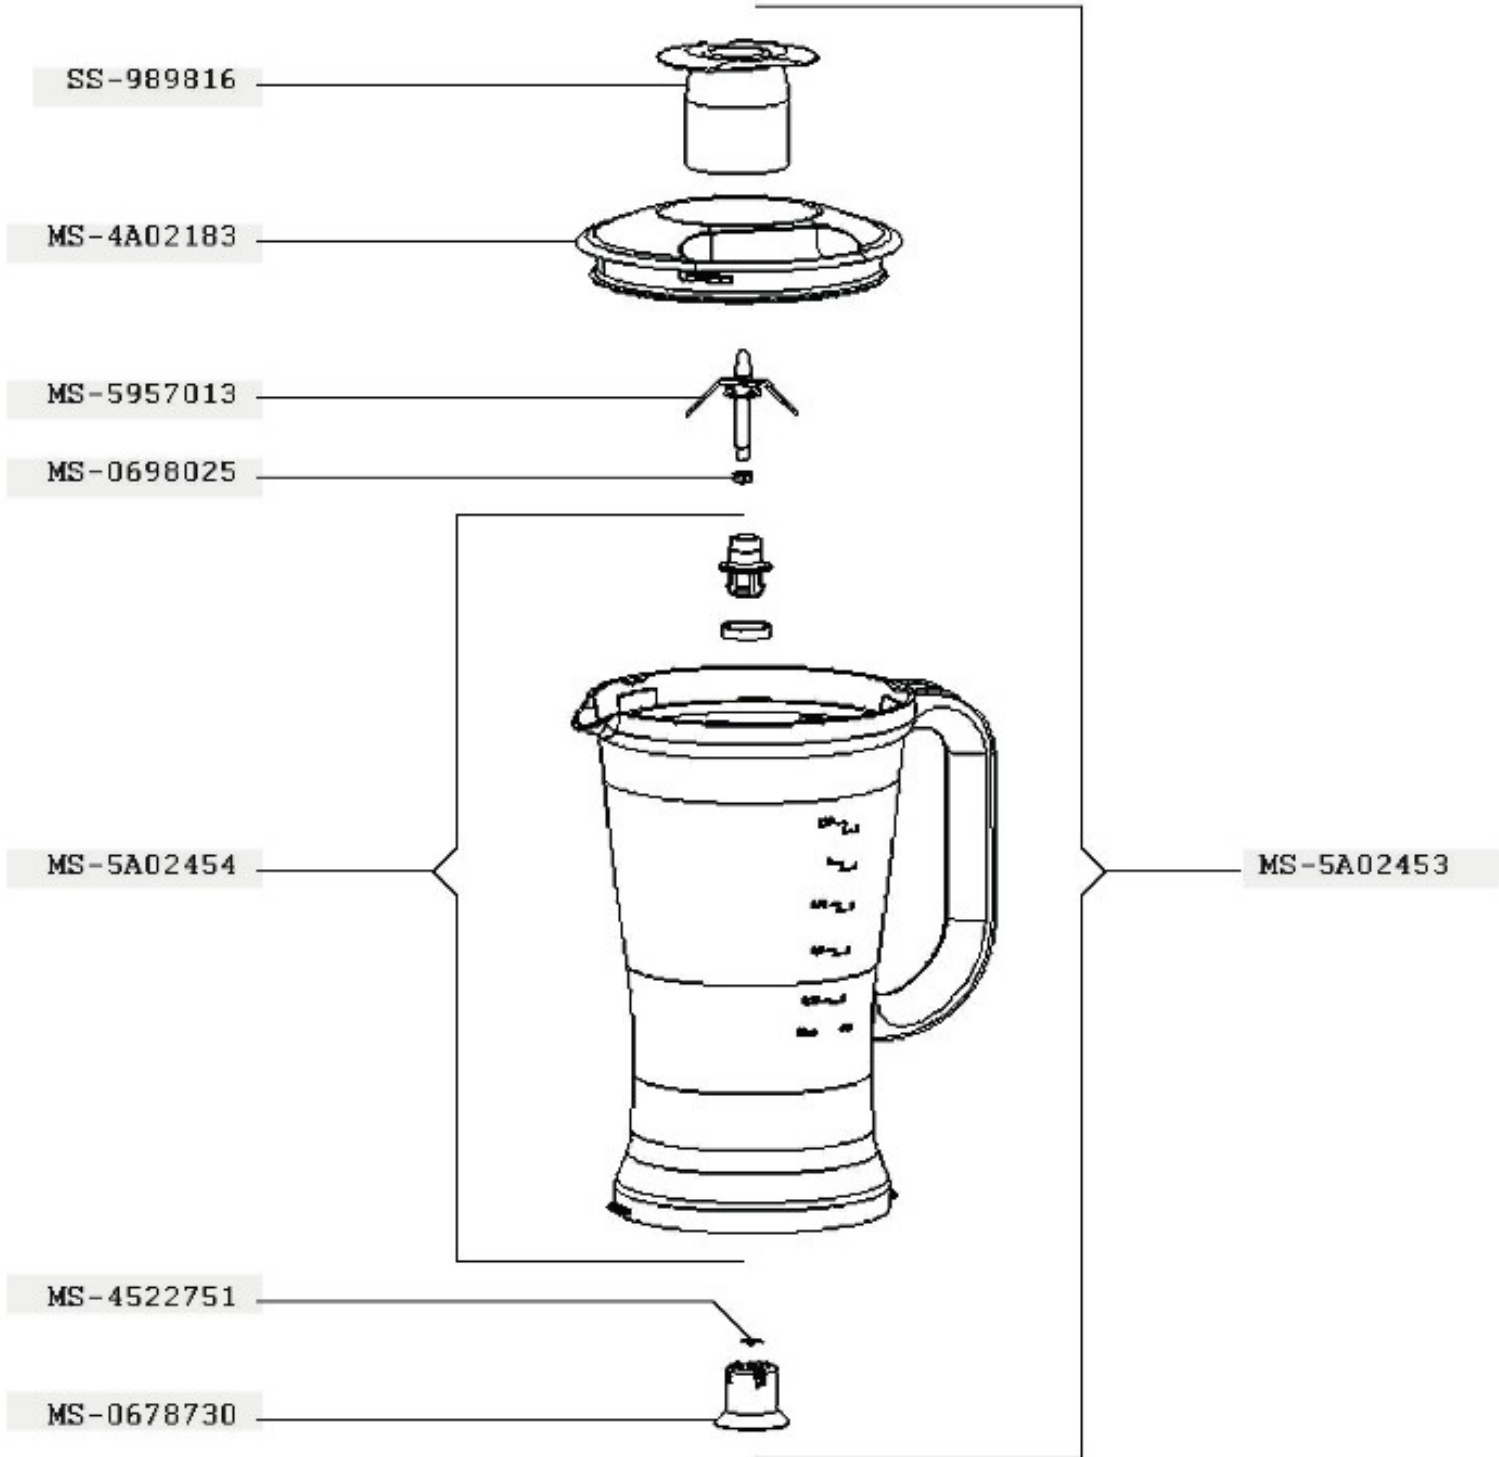

Moulinex

FP663HB1/700
1000W

Moulinex

FP663HB1/700
1000W

MS-4A02202

MS-5A07890

MS-5A02451

MS-0697388