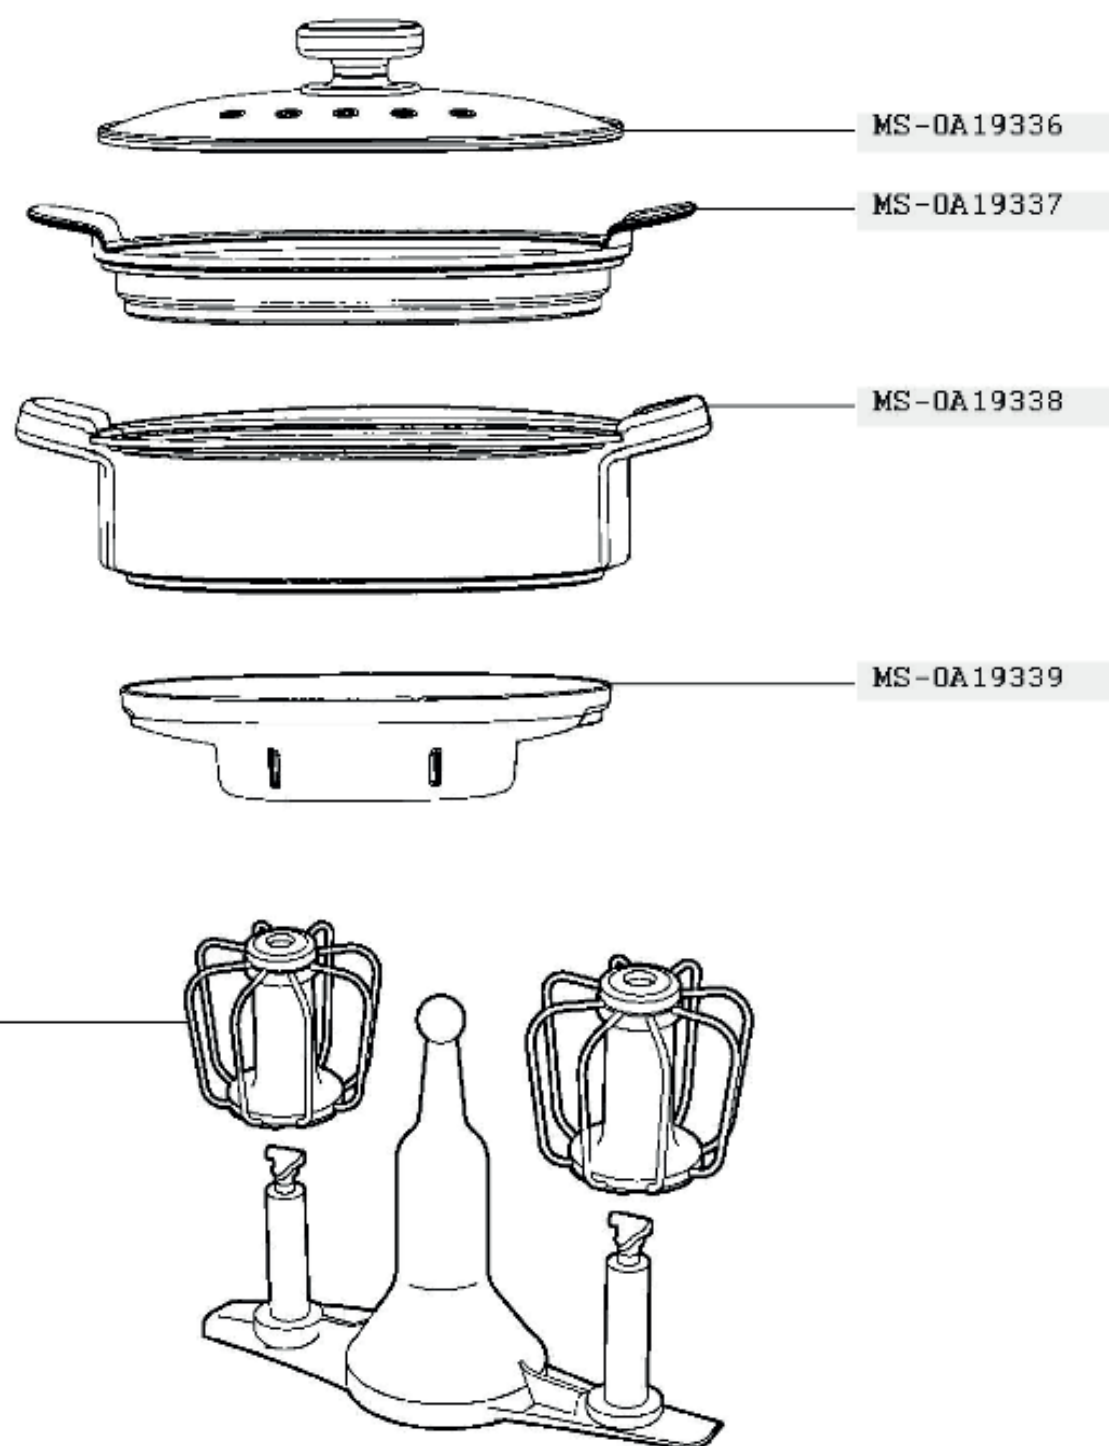

Moulinex

HF908120/702
1550W

OPTION

XF384B10