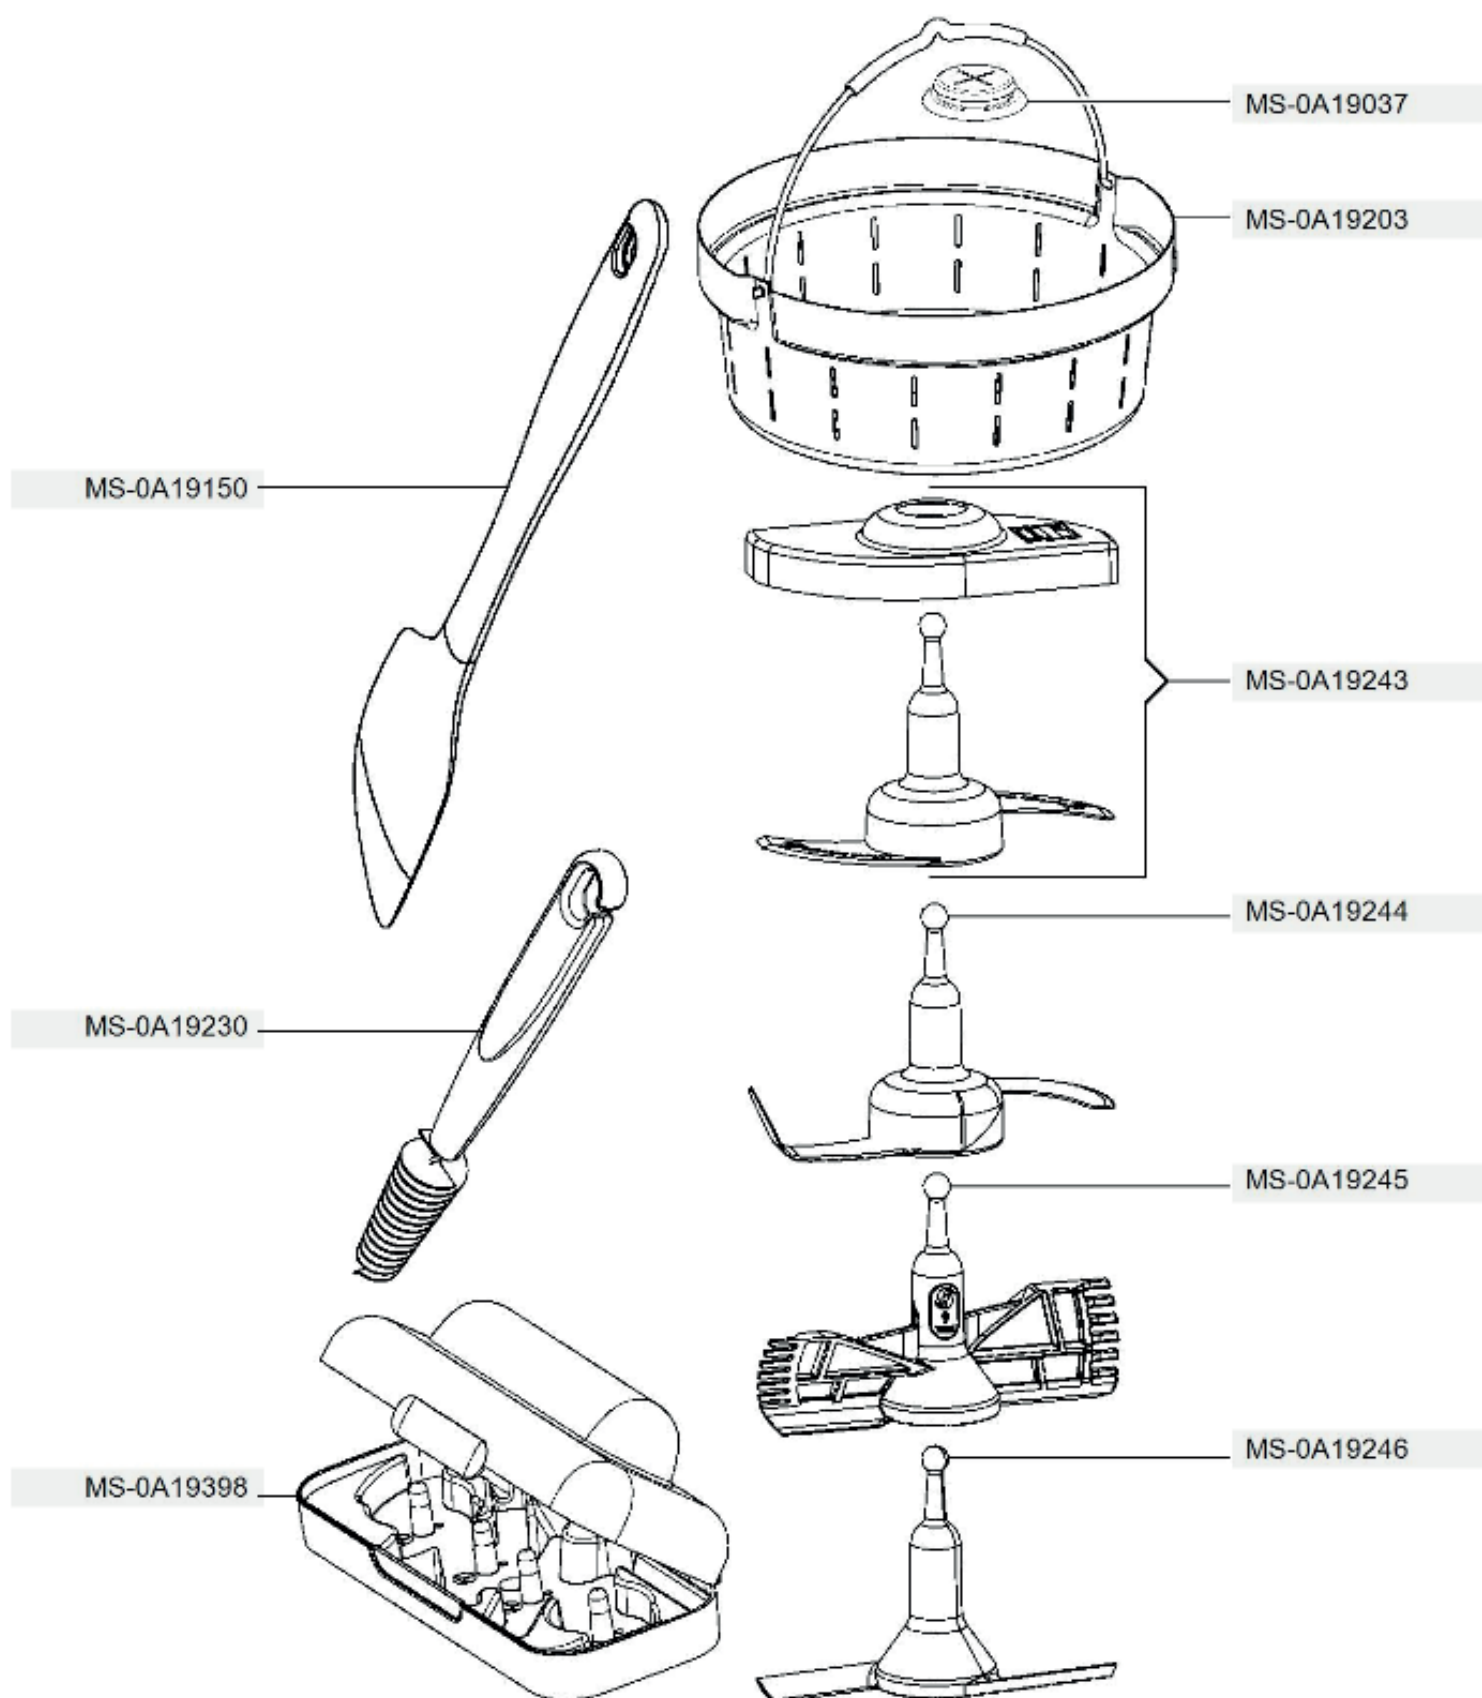

Moulinex

HF908120/702
1550W

OPTION

XF387E10

Moulinex

HF908120/702
1550W

Moulinex

HF908120/702
1550W