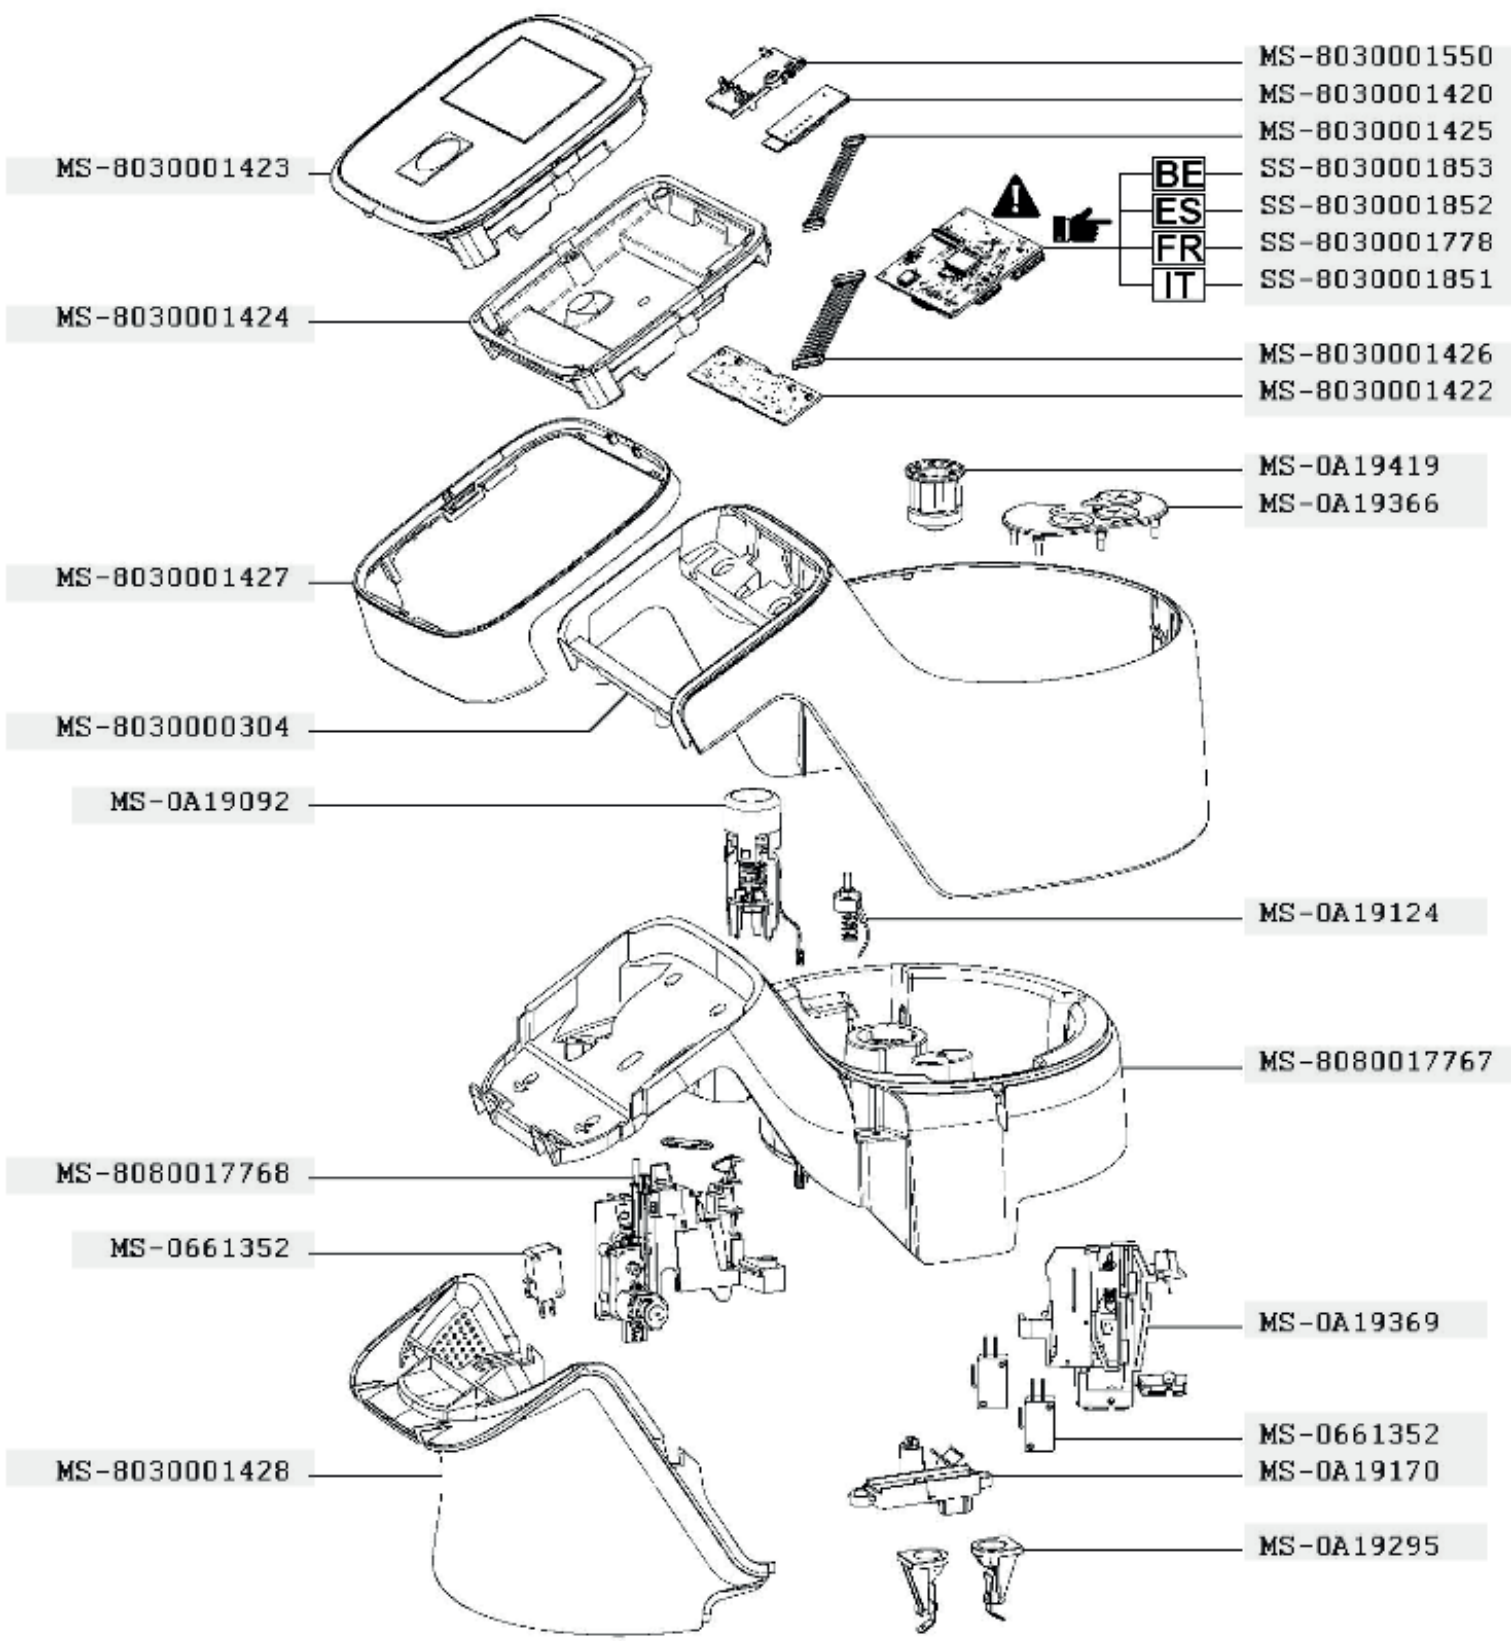

Moulinex

HF935E10/702

1550W

Moulinex

HF935E10/702

1550W

Moulinex

HF935E10/702