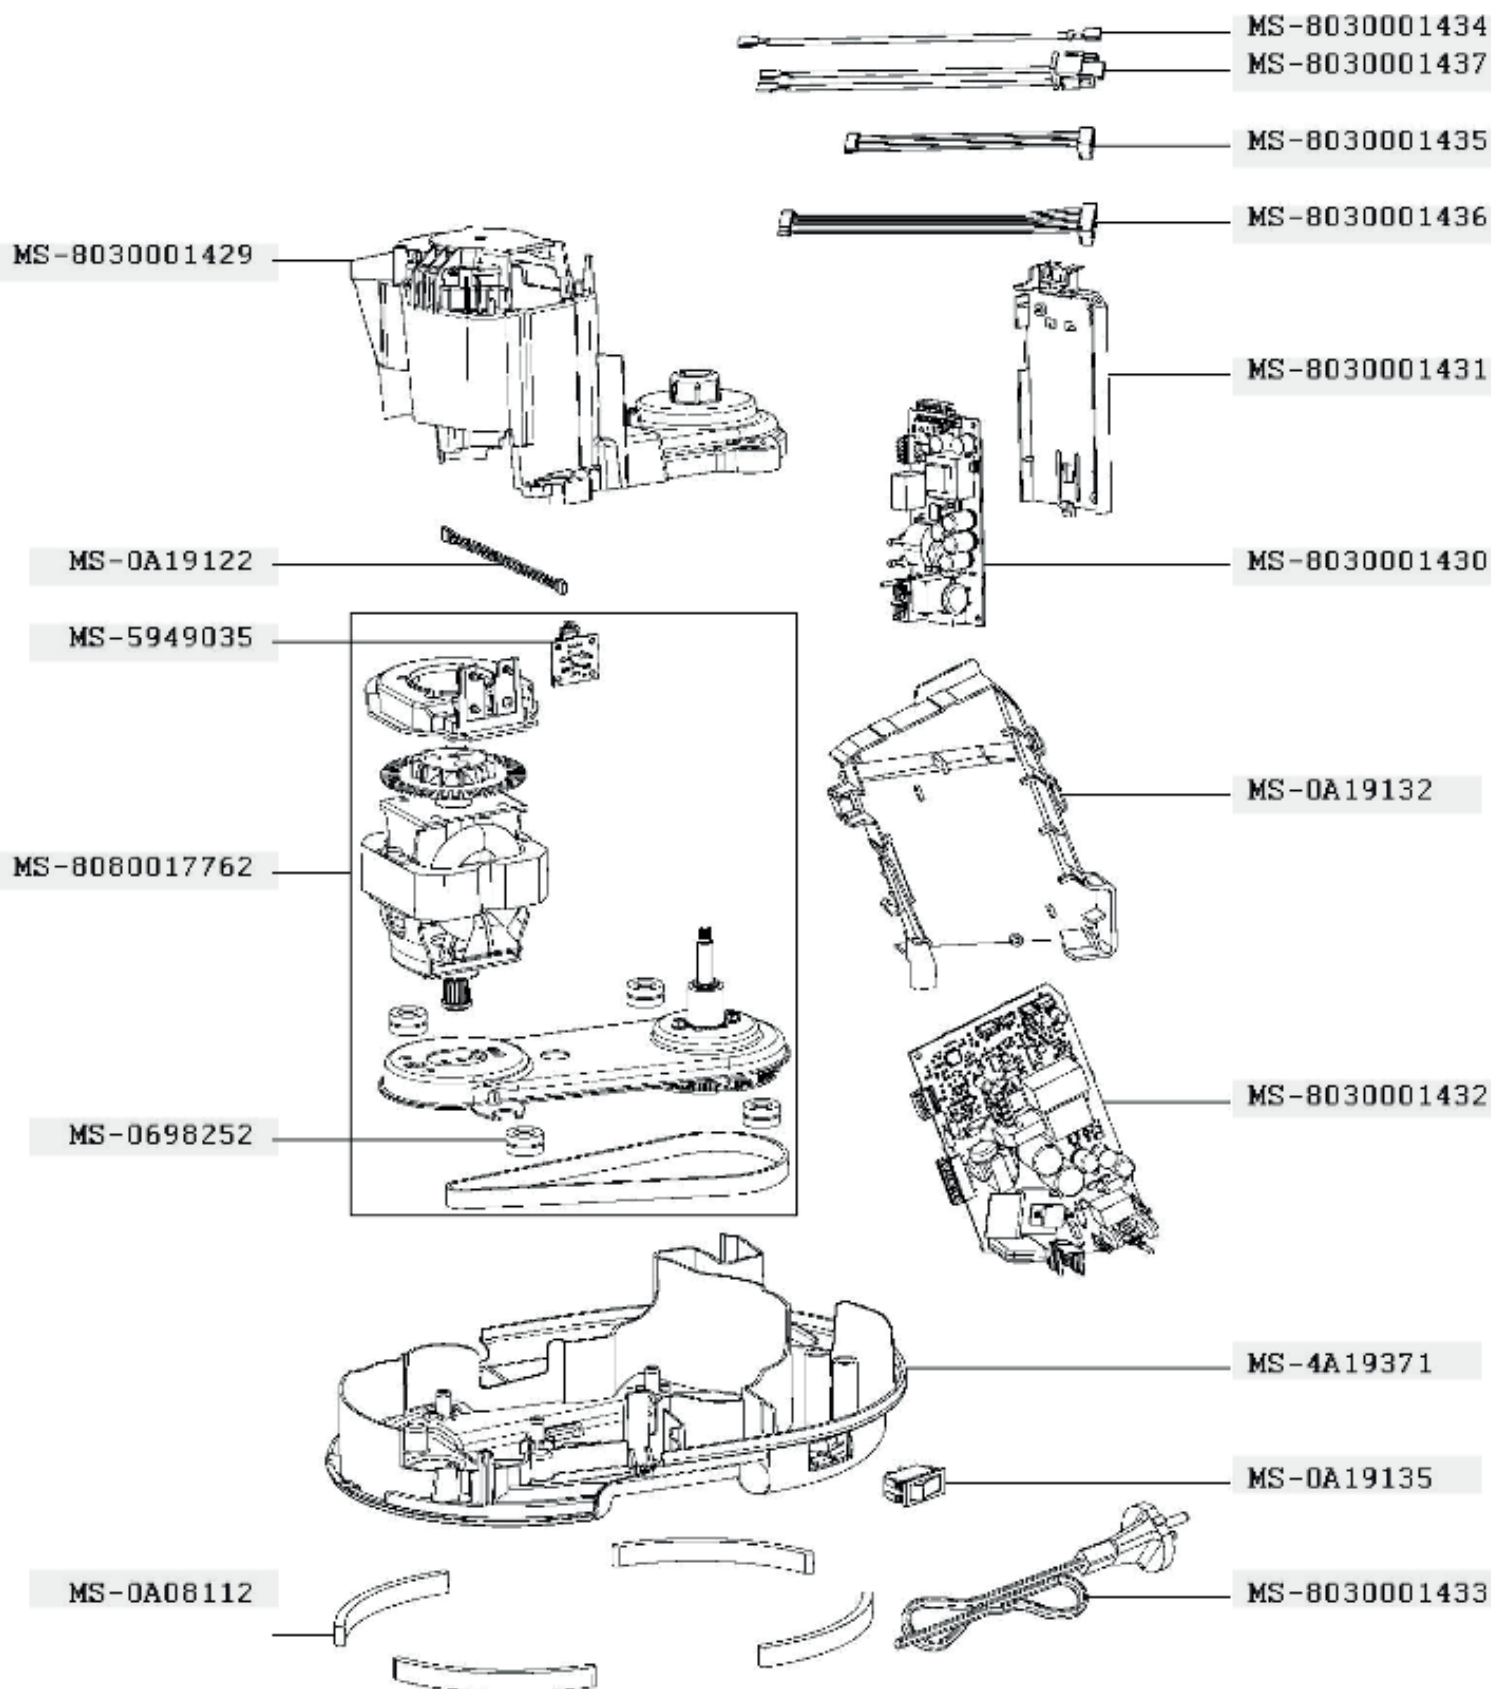

Moulinex

HF935E10/702

1550W