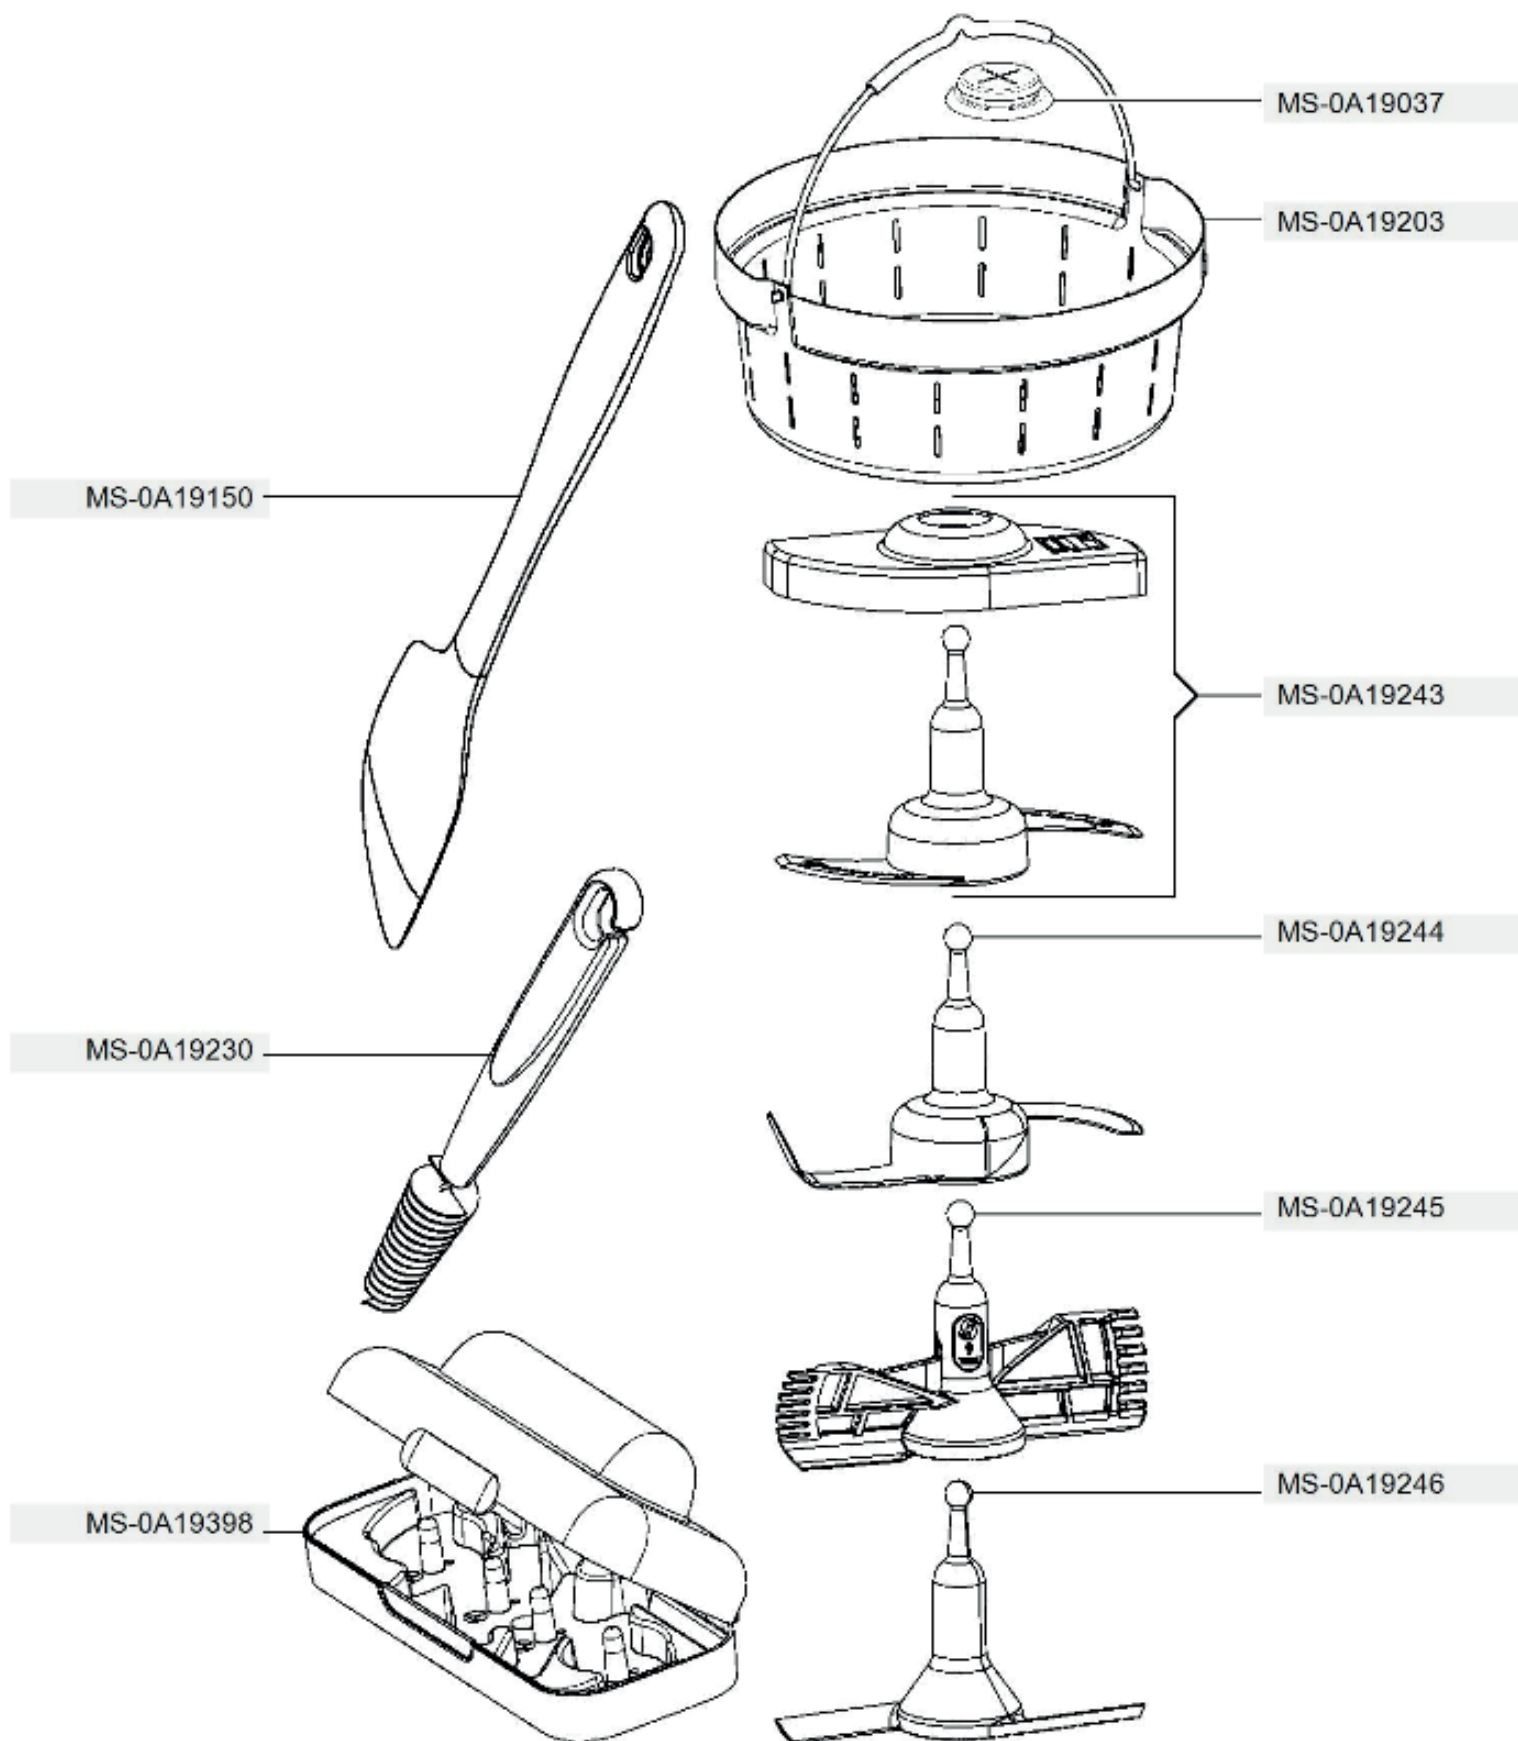

Moulinex

HF935E10/702

1550W

Moulinex

HF935E10/702

1550W

Moulinex

HF935E10/702