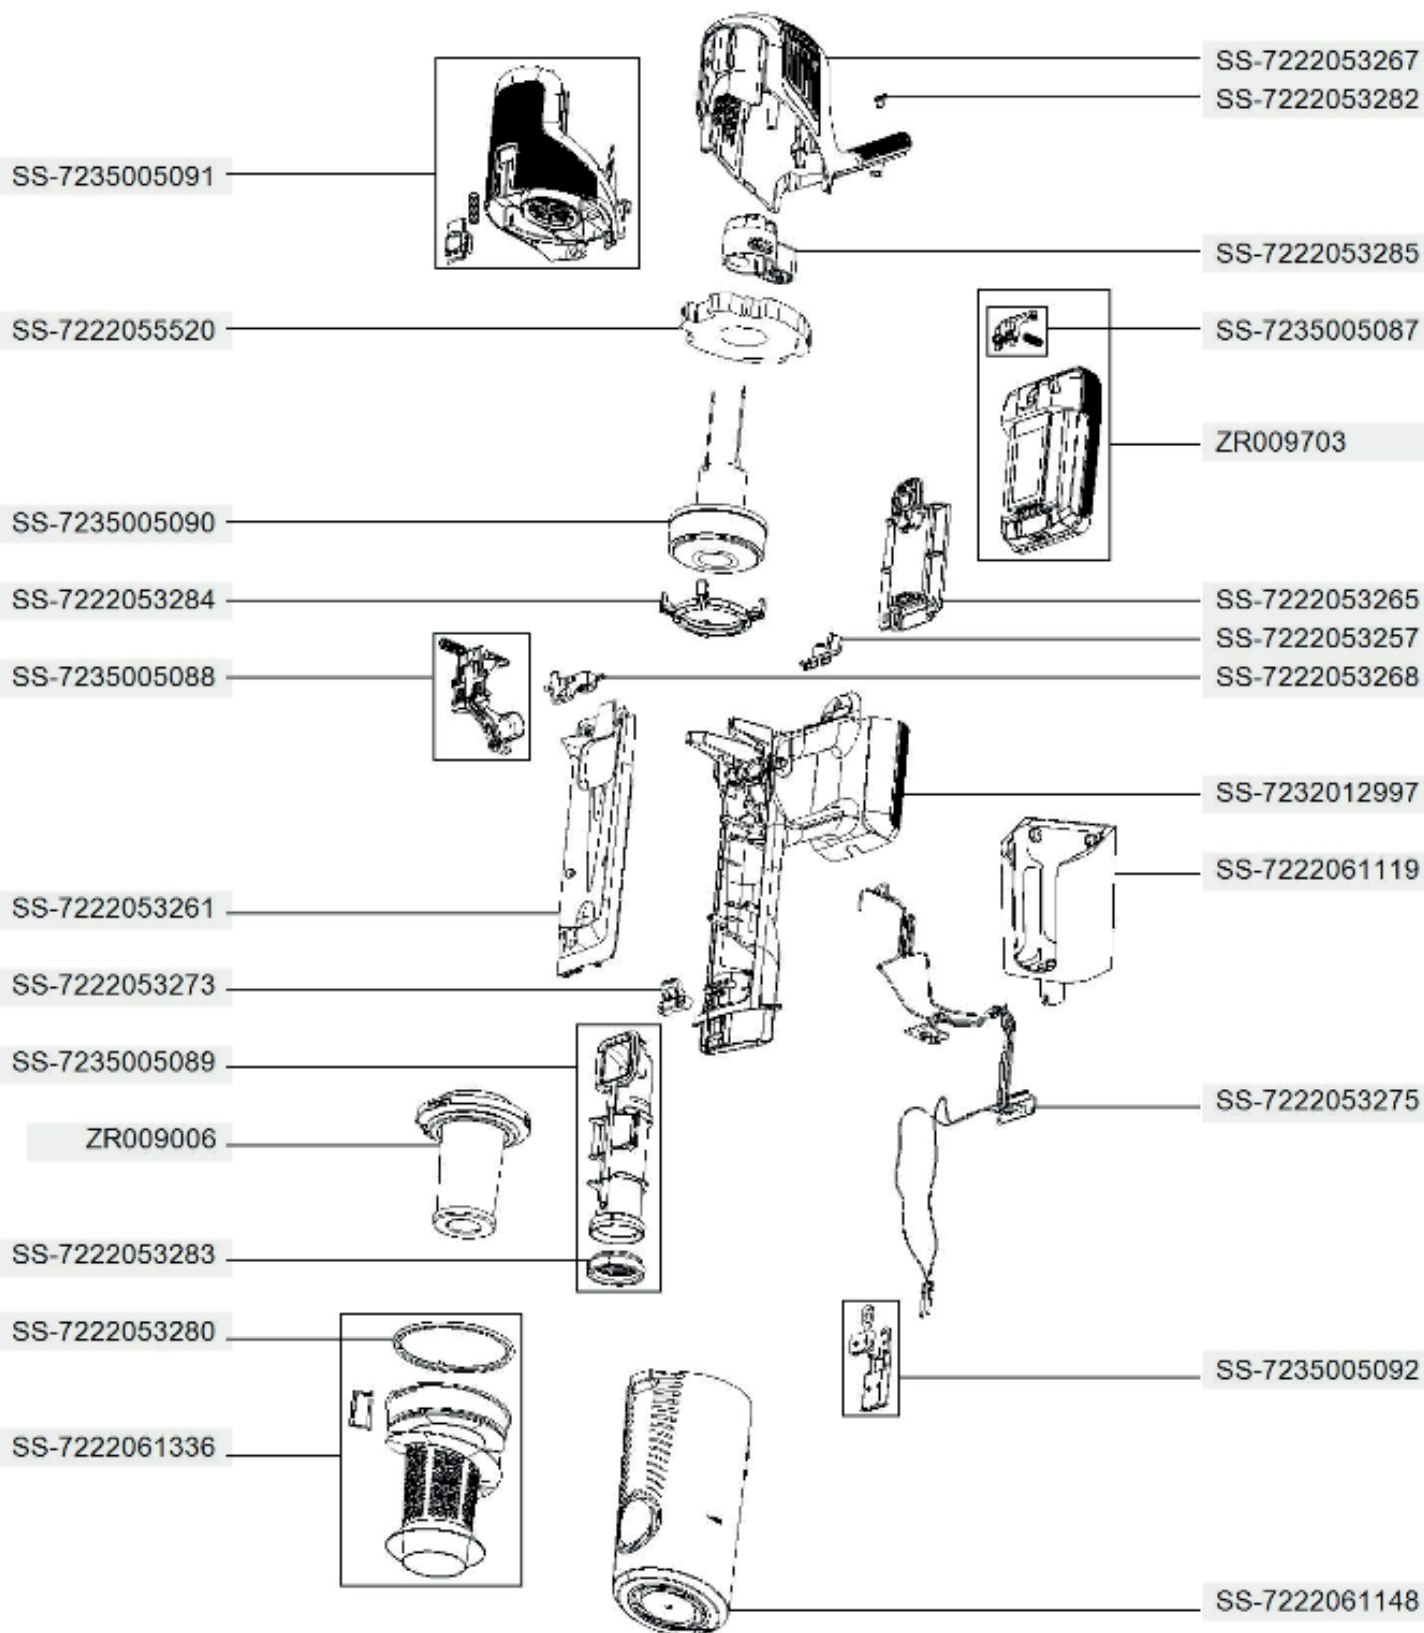

ROWENTA

RH6821WO/871

Rowenta

RH6821WO/871

SS-7222051108

SS-7222056106

SS-7222053292

SS-7222053289

SS-7222059091

SS-7222059092

SS-7235005093