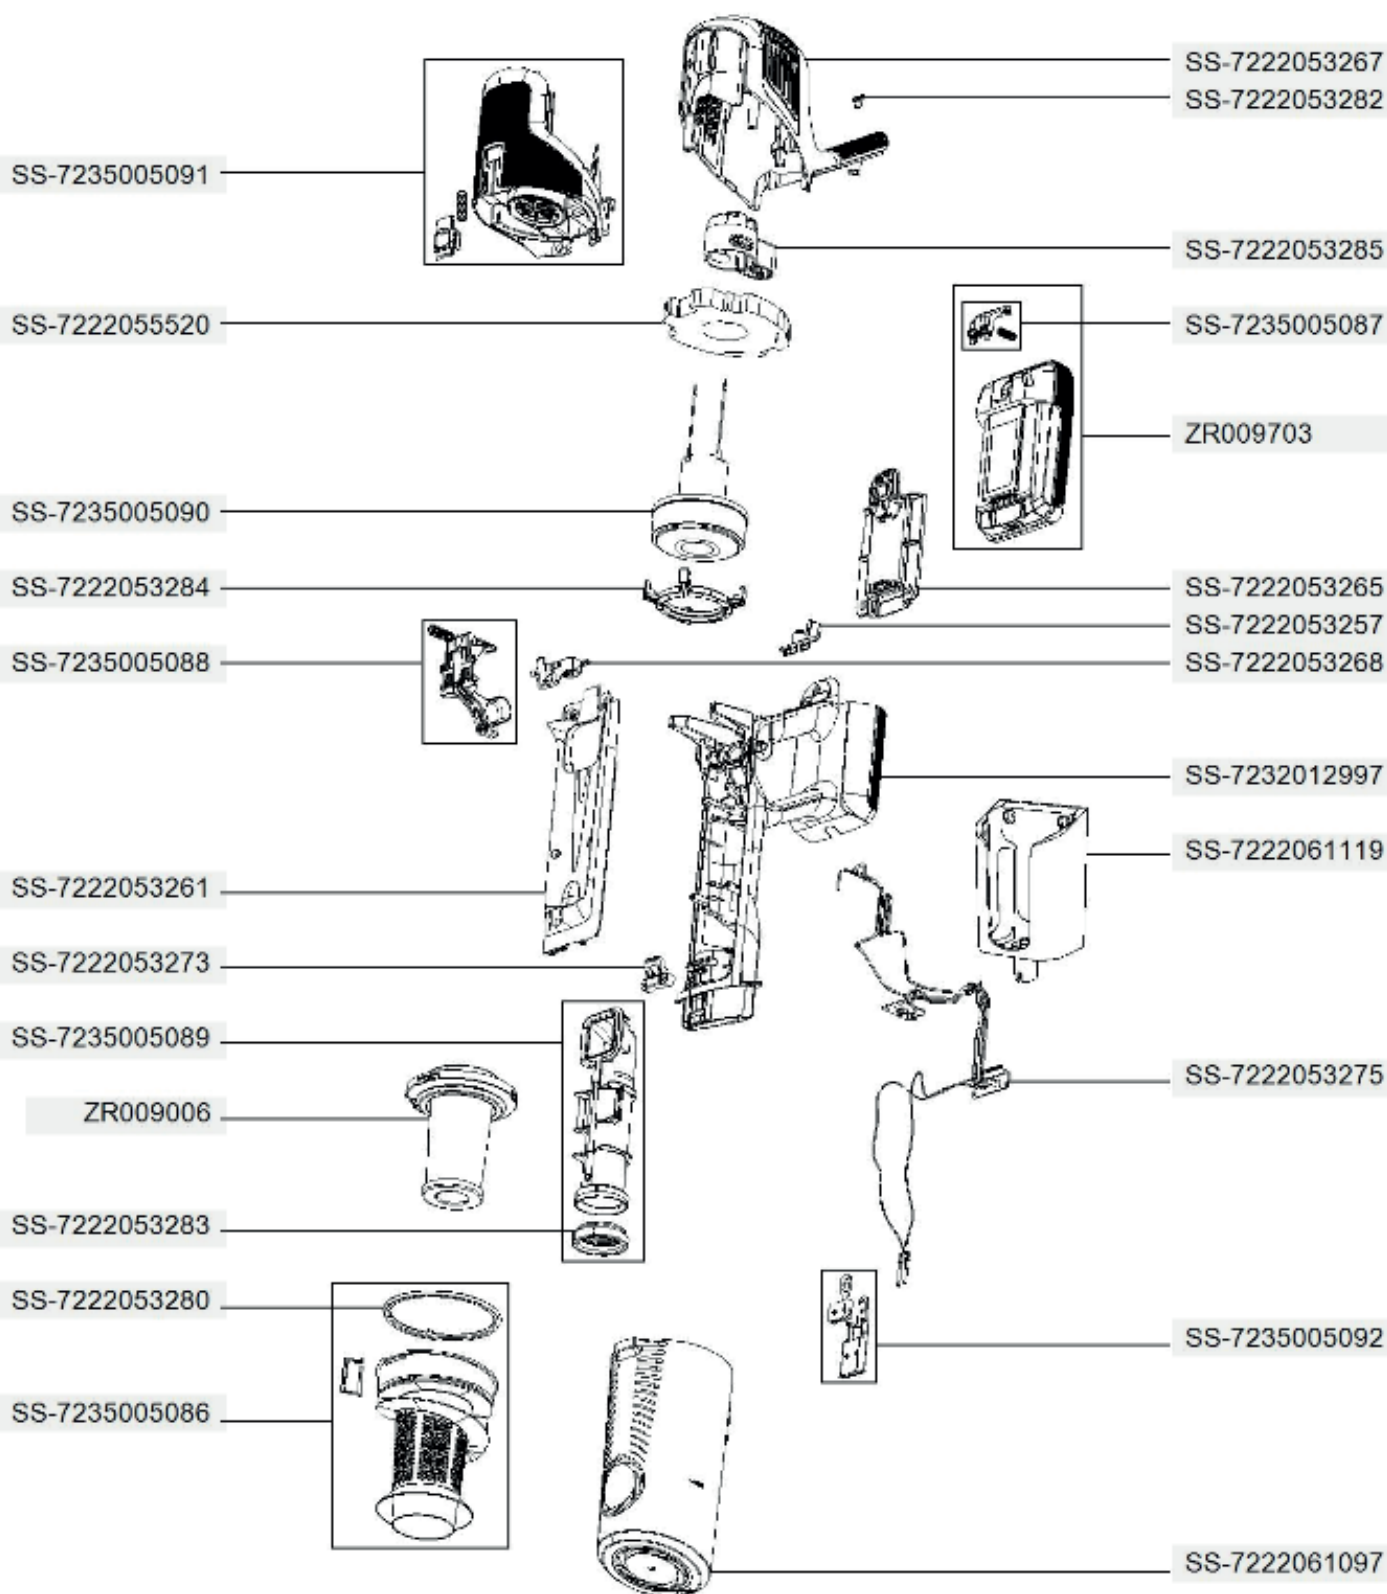

# RH6837WO/871

Rowenta

# RH6837WO/871

SS-7222053290

SS-7222053291

SS-7222056106

SS-7222053292

SS-7222053289

SS-7222059091

SS-7222059092

SS-7235005093

SS-7222051108