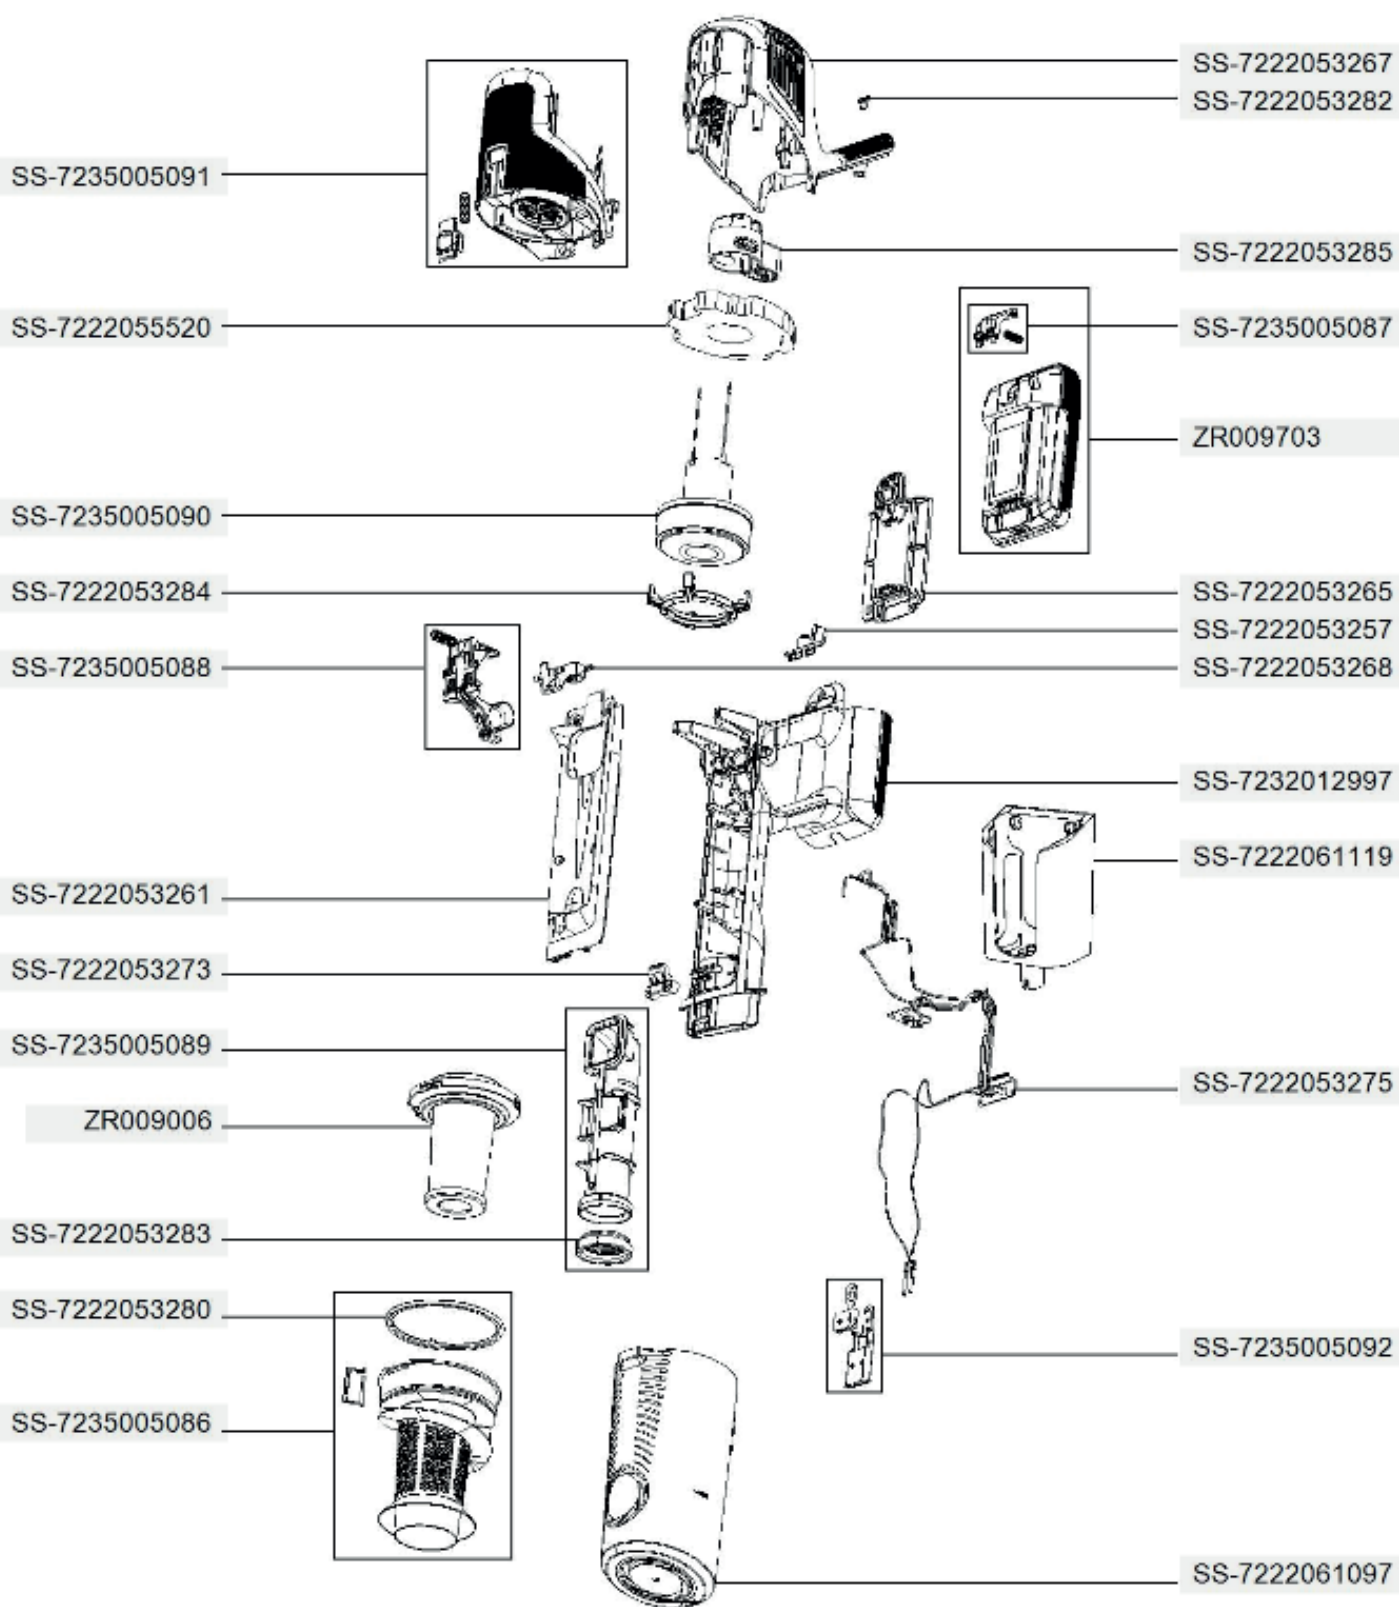

RH6838WO/871

Rowenta

RH6838WO/871

SS-7222053290

SS-7222053291

SS-7222053288

SS-7222053292

SS-7222053289

SS-7222059091

SS-7222059092

SS-7235005093

SS-7222051108