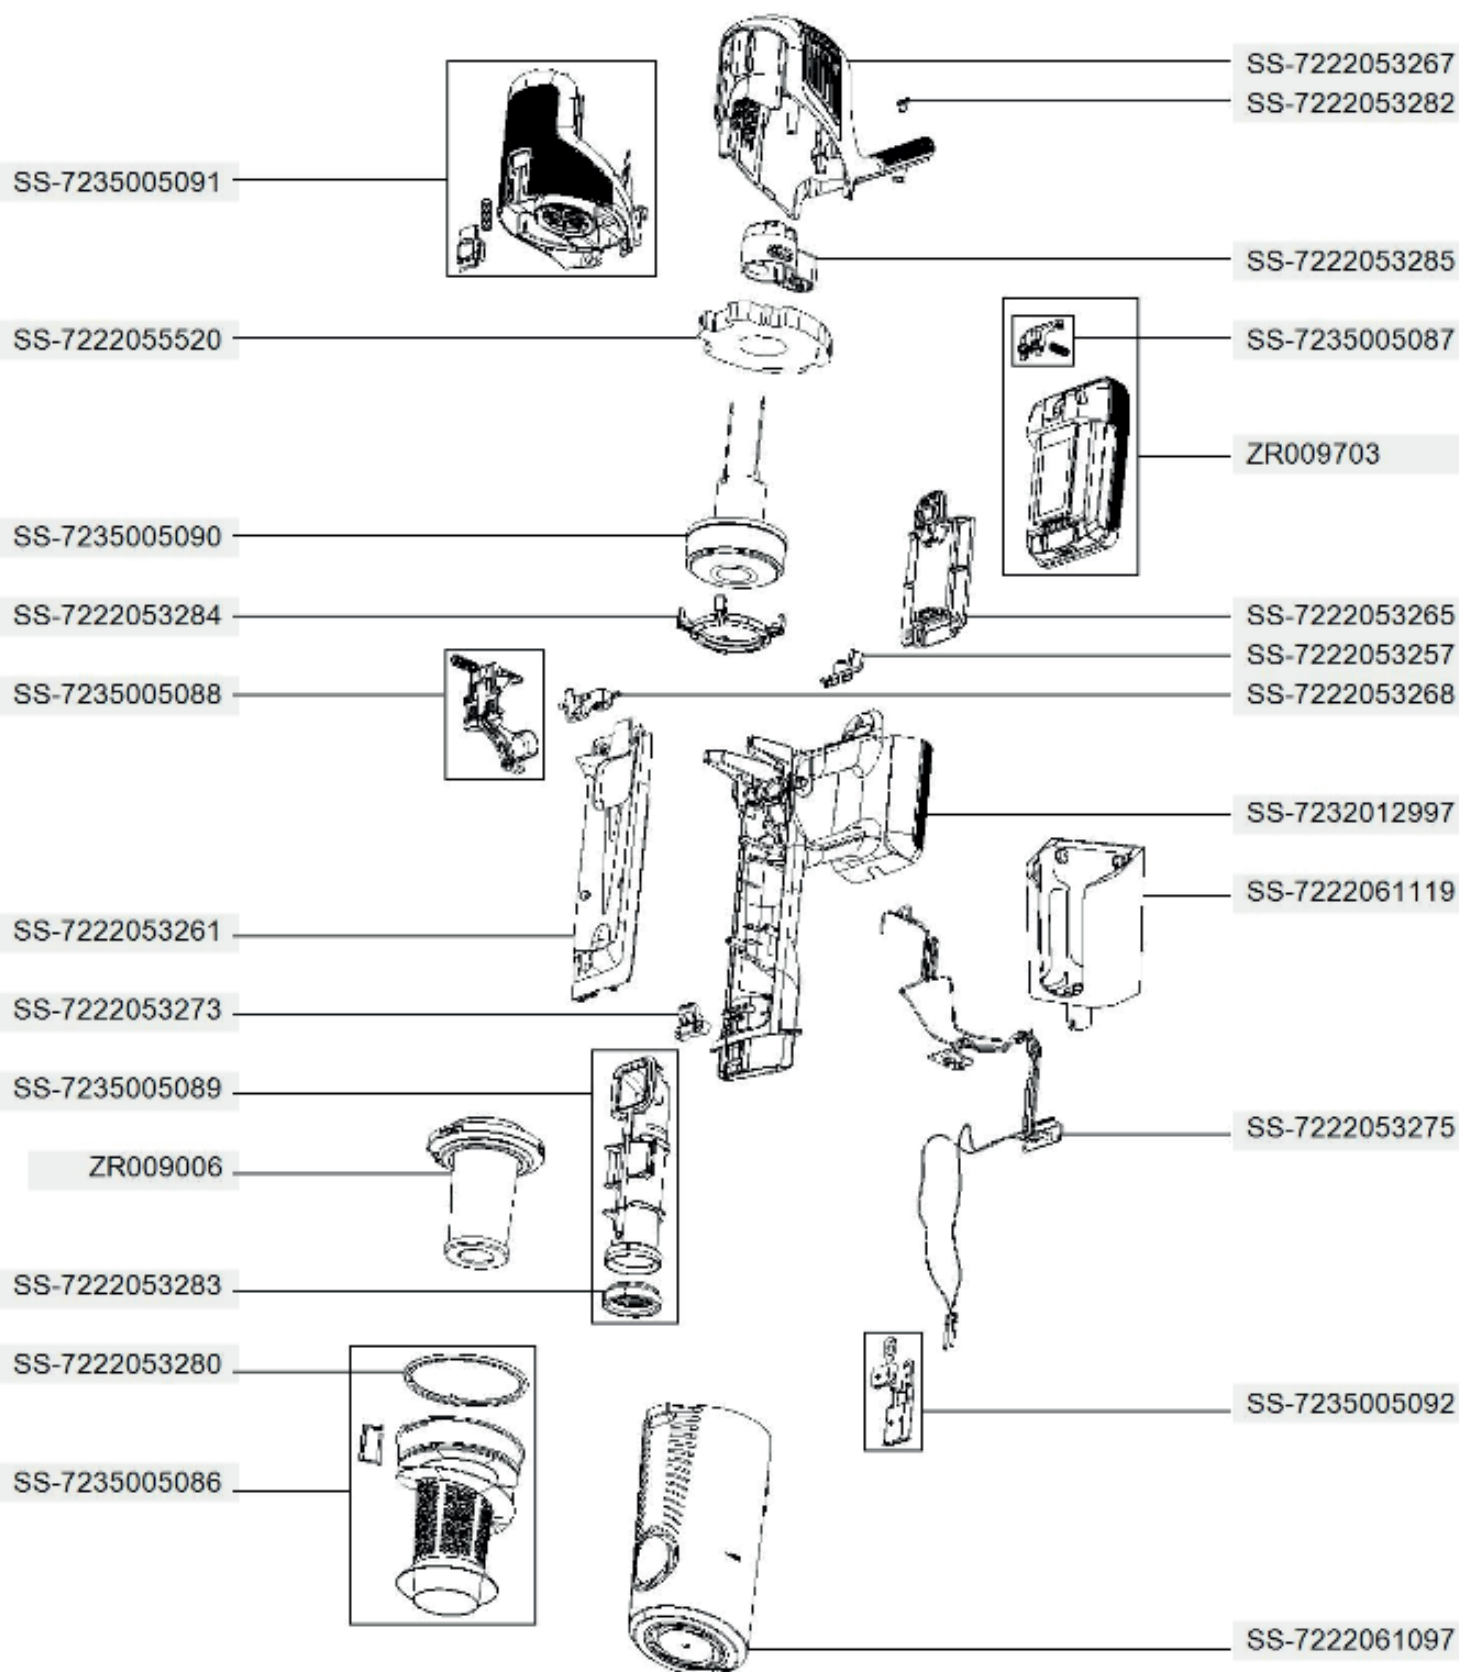

**RH6839WO/871**

Rowenta

# RH6839WO/871

SS-7222053290

SS-7222051108

SS-7222053291

SS-7222064189

SS-7222053292

SS-7222053289

SS-7222059091

SS-7222059092

SS-7235005093