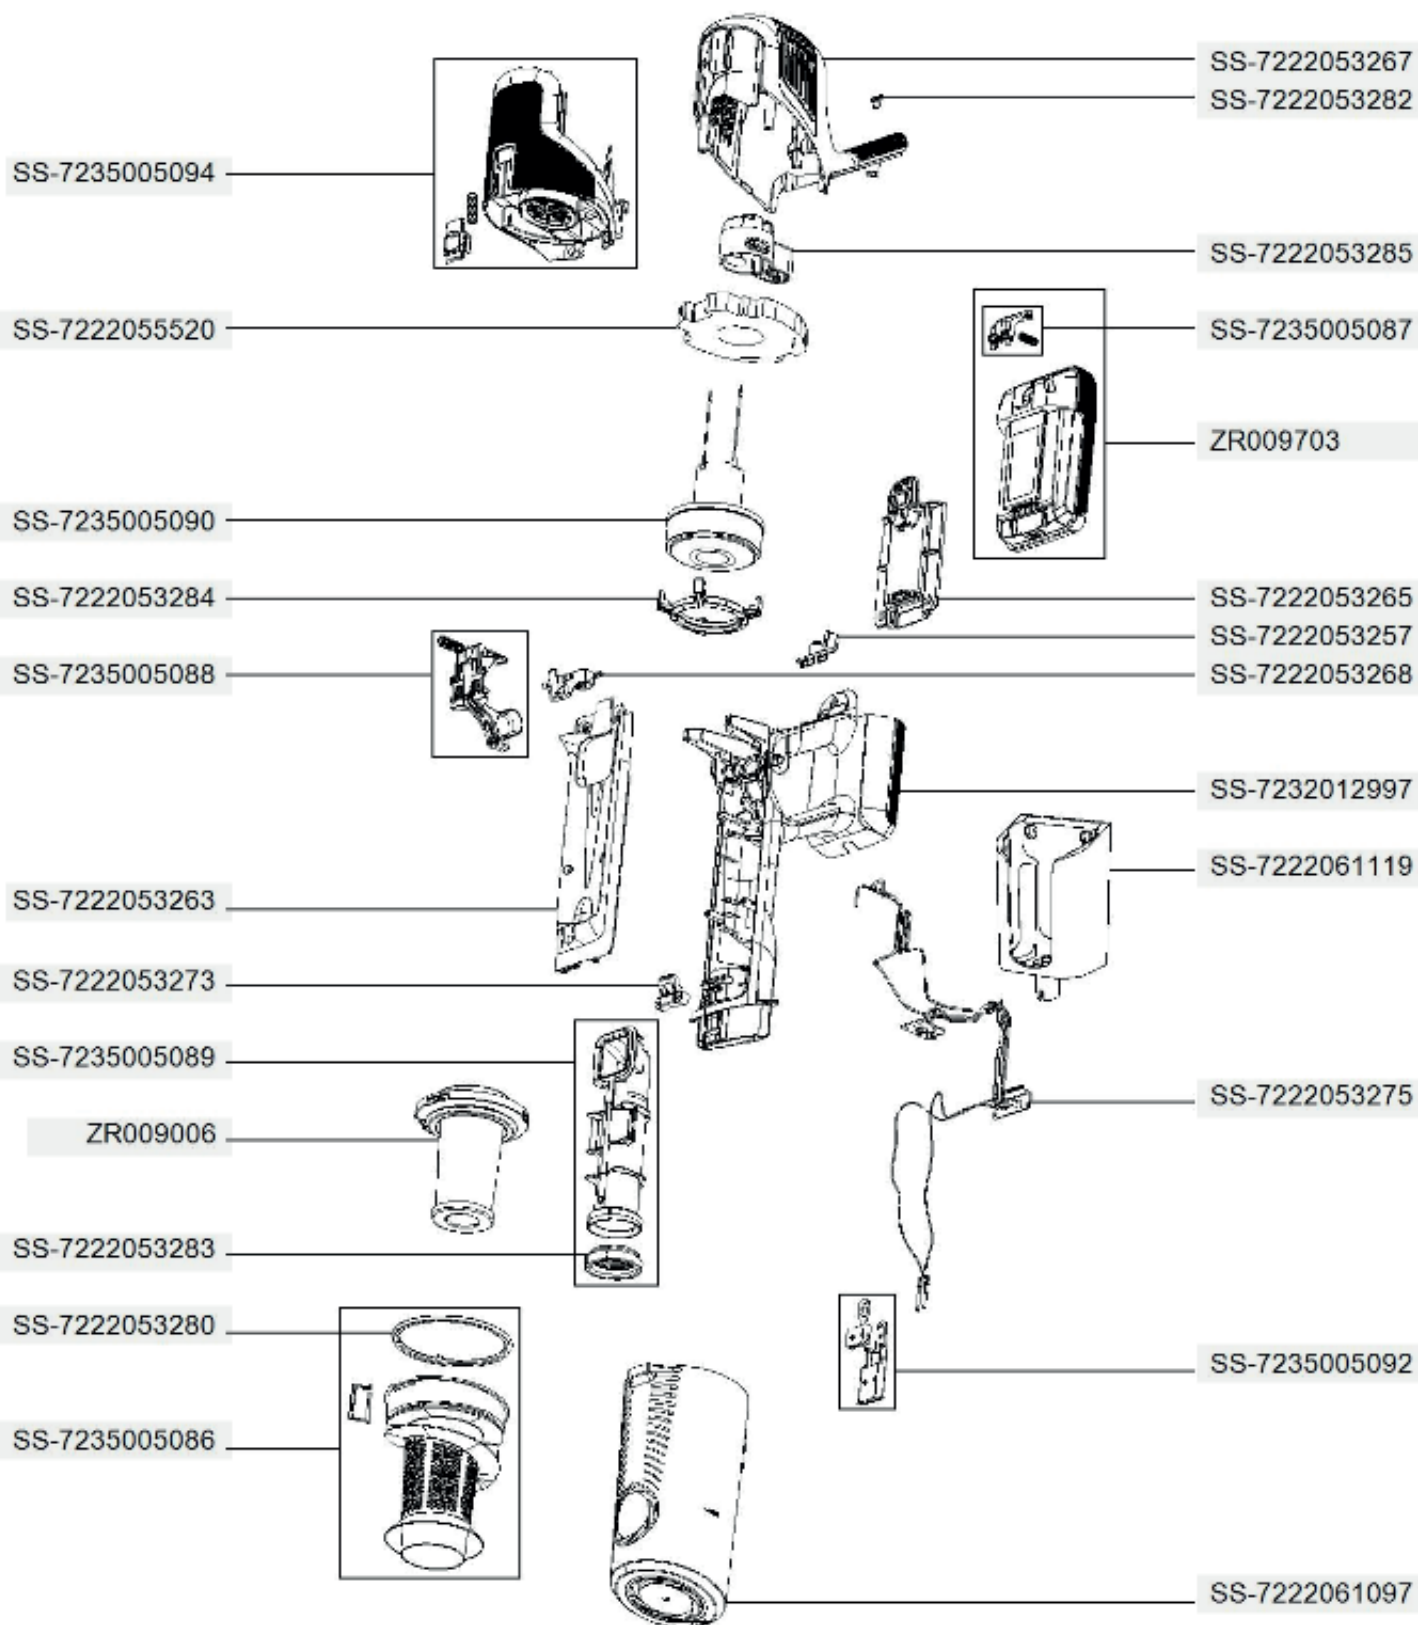

RH6877WO/871

Rowenta

# RH6877WO/871

SS-7222053290

SS-7222051108

SS-7222053291

SS-7222061096

SS-7222056106

SS-7222059492

SS-7222053292

SS-7222053289

SS-7222059091

SS-7222059092

SS-7235005093