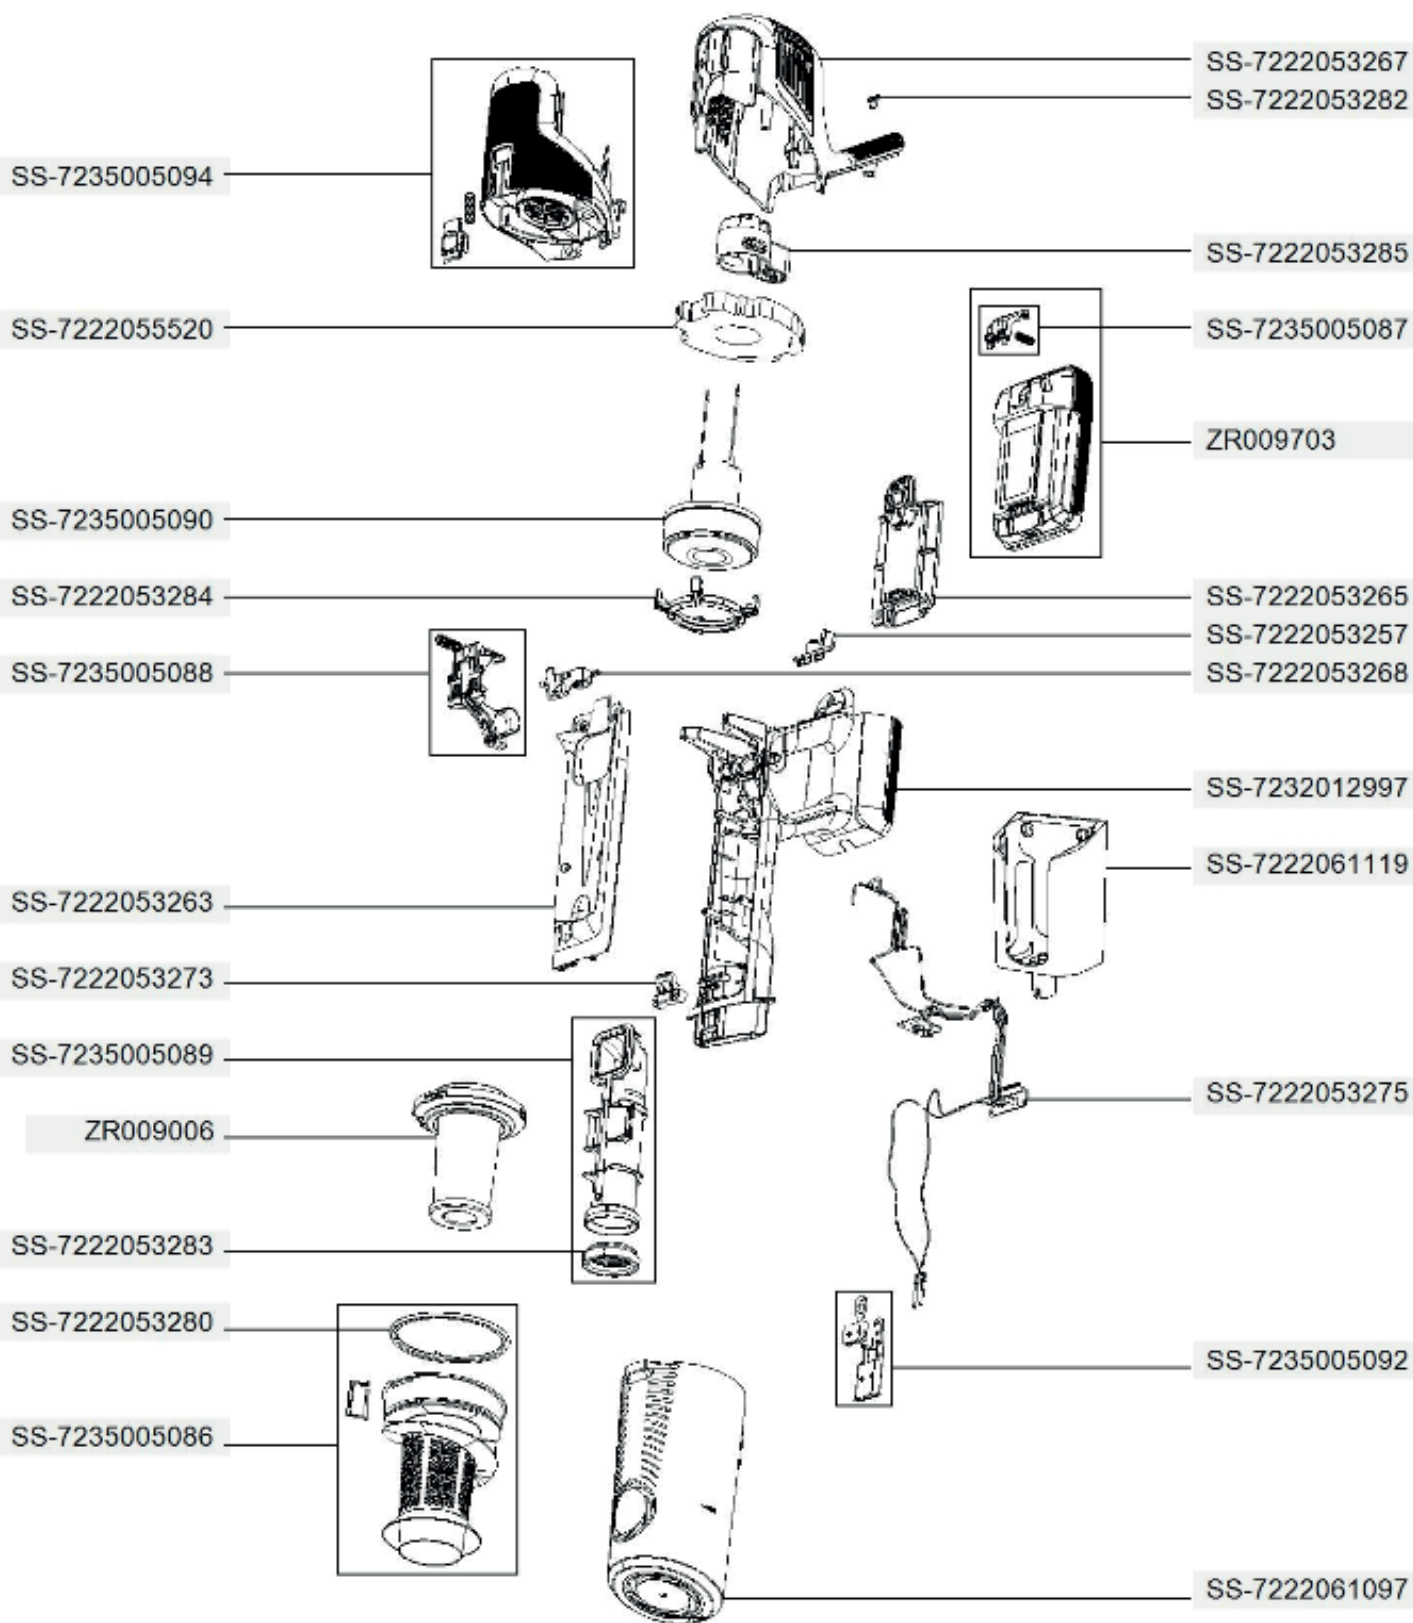

RH6878WO/871

Rowenta

# RH6878WO/871

SS-7222053290

SS-7222051108

SS-7222053291

SS-7222061096

SS-7222053288

SS-7222059492

SS-7222053292

SS-7222053289

SS-7222059091

SS-7222059092

SS-7235005093