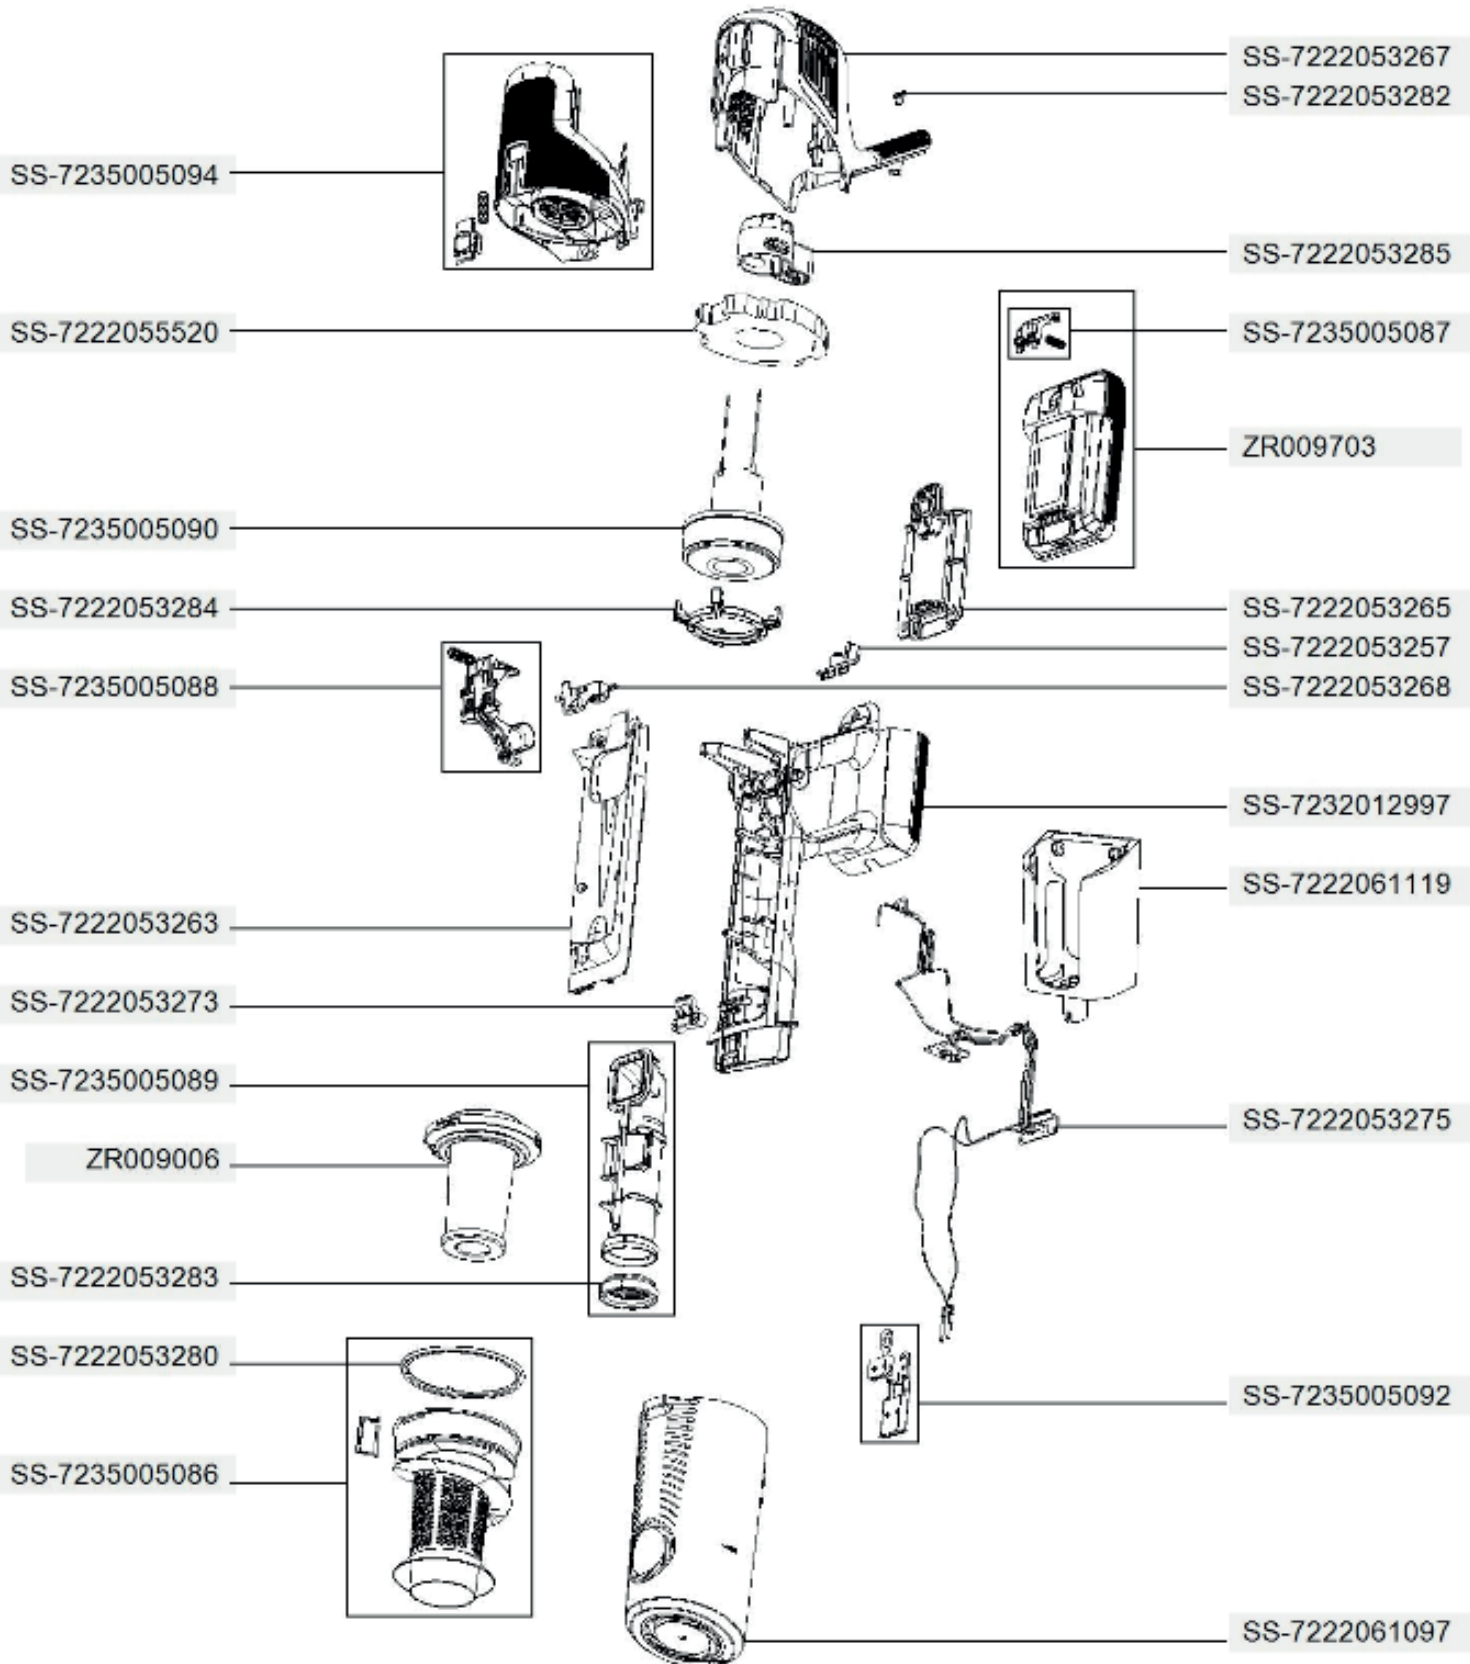

RH6879WO/871

Rowenta

RH6879WO/871

SS-7222053290

SS-7222051108

SS-7222053291

SS-7222061096

SS-7222061095

SS-7222059492

SS-7222053292

SS-7222053289

SS-7222059091

SS-7222059092

SS-7235005093