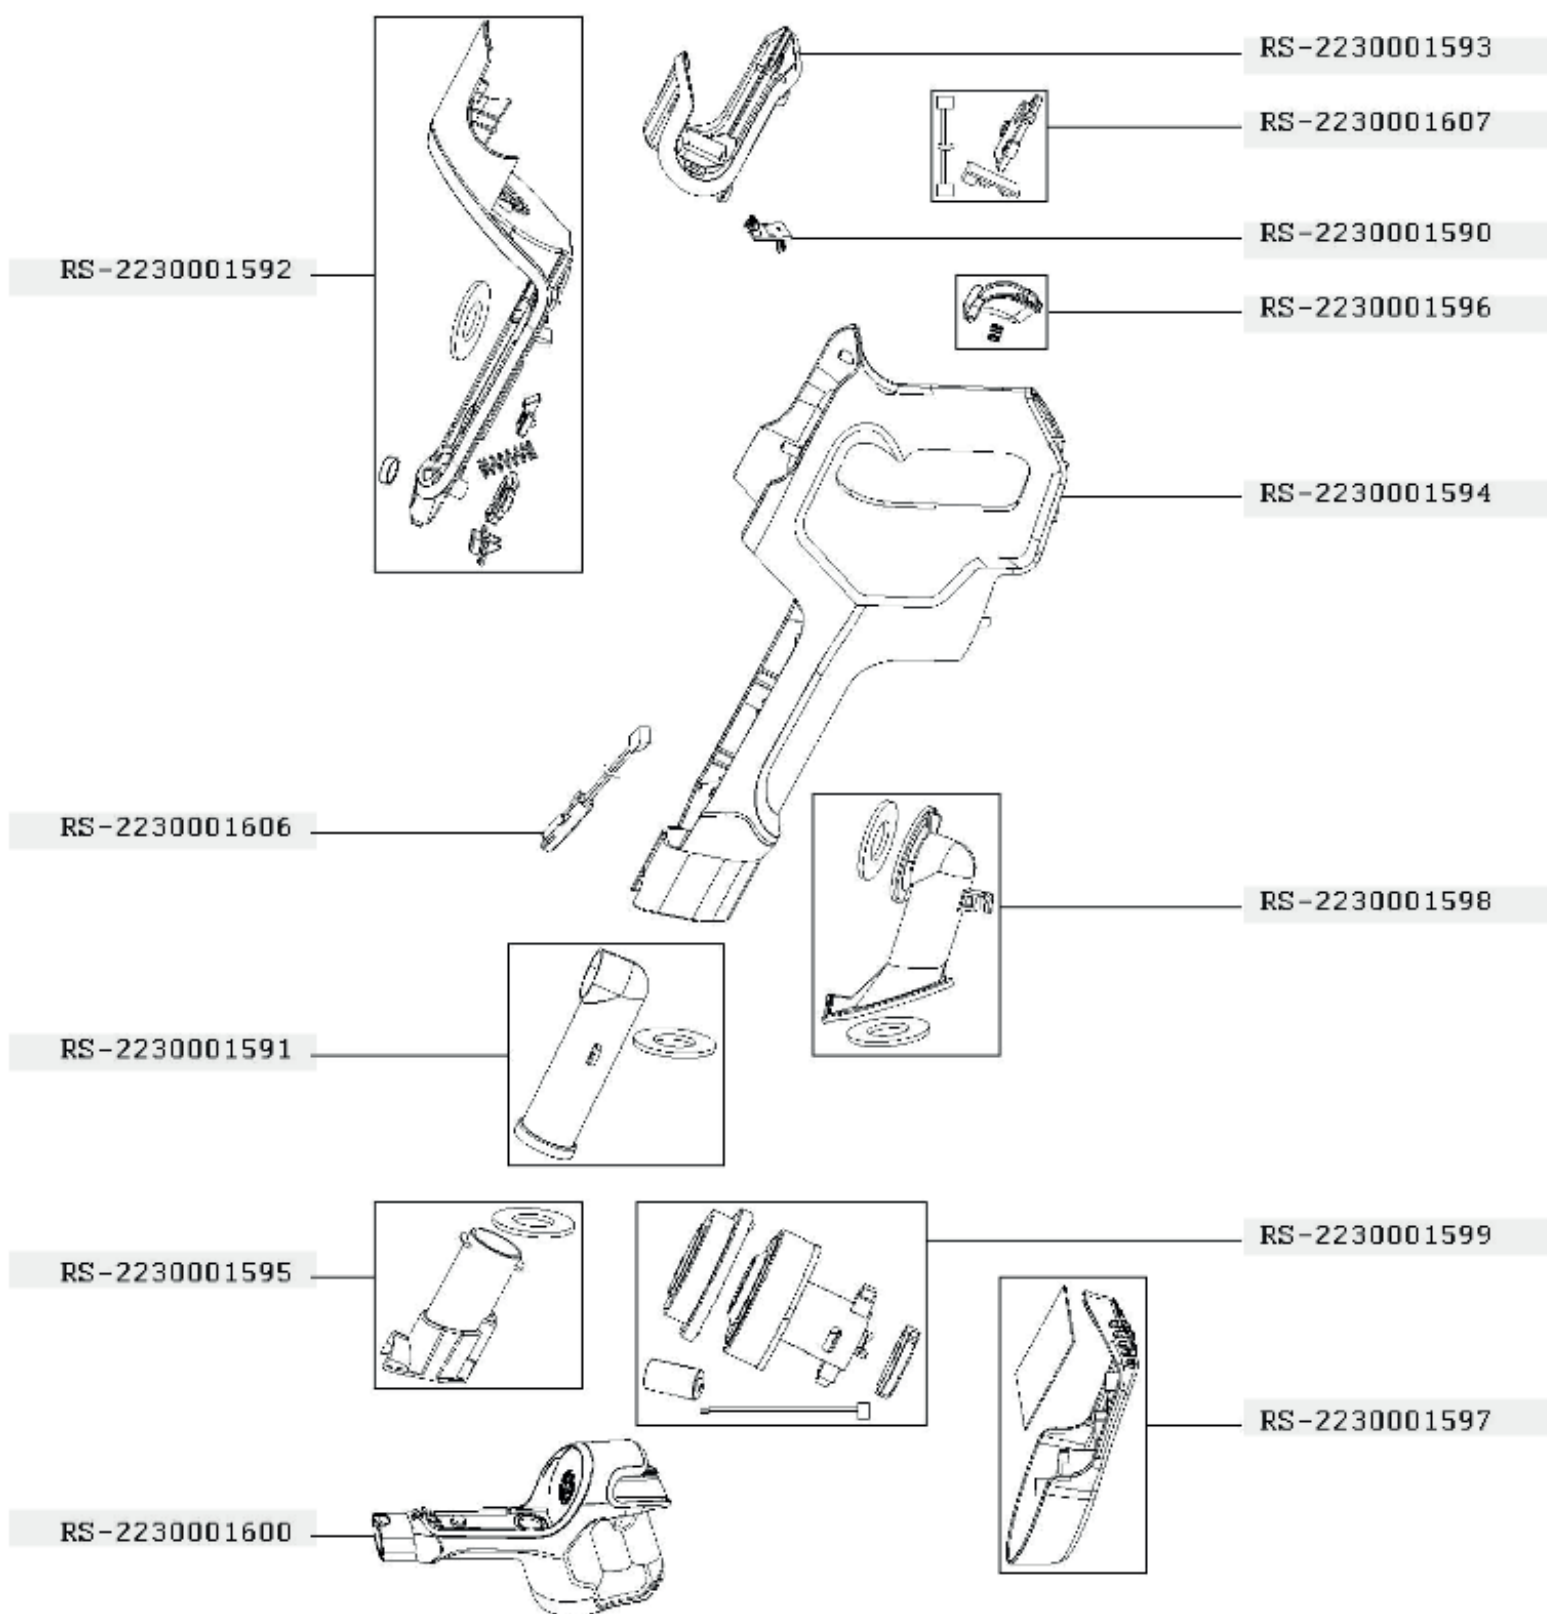

Rowenta

RH7233WO/BA0

ROWENTA

RH7233WO/BA0

ZR005202

RS-2230001589

RS-2230001588

RS-2230001605

RS-2230001604

RS-2230001601

RS-2230001603

RS-2230001602

RS-2230001608

RS-2230001451

RS-2230001466

RS-2230001610

RS-2230001609