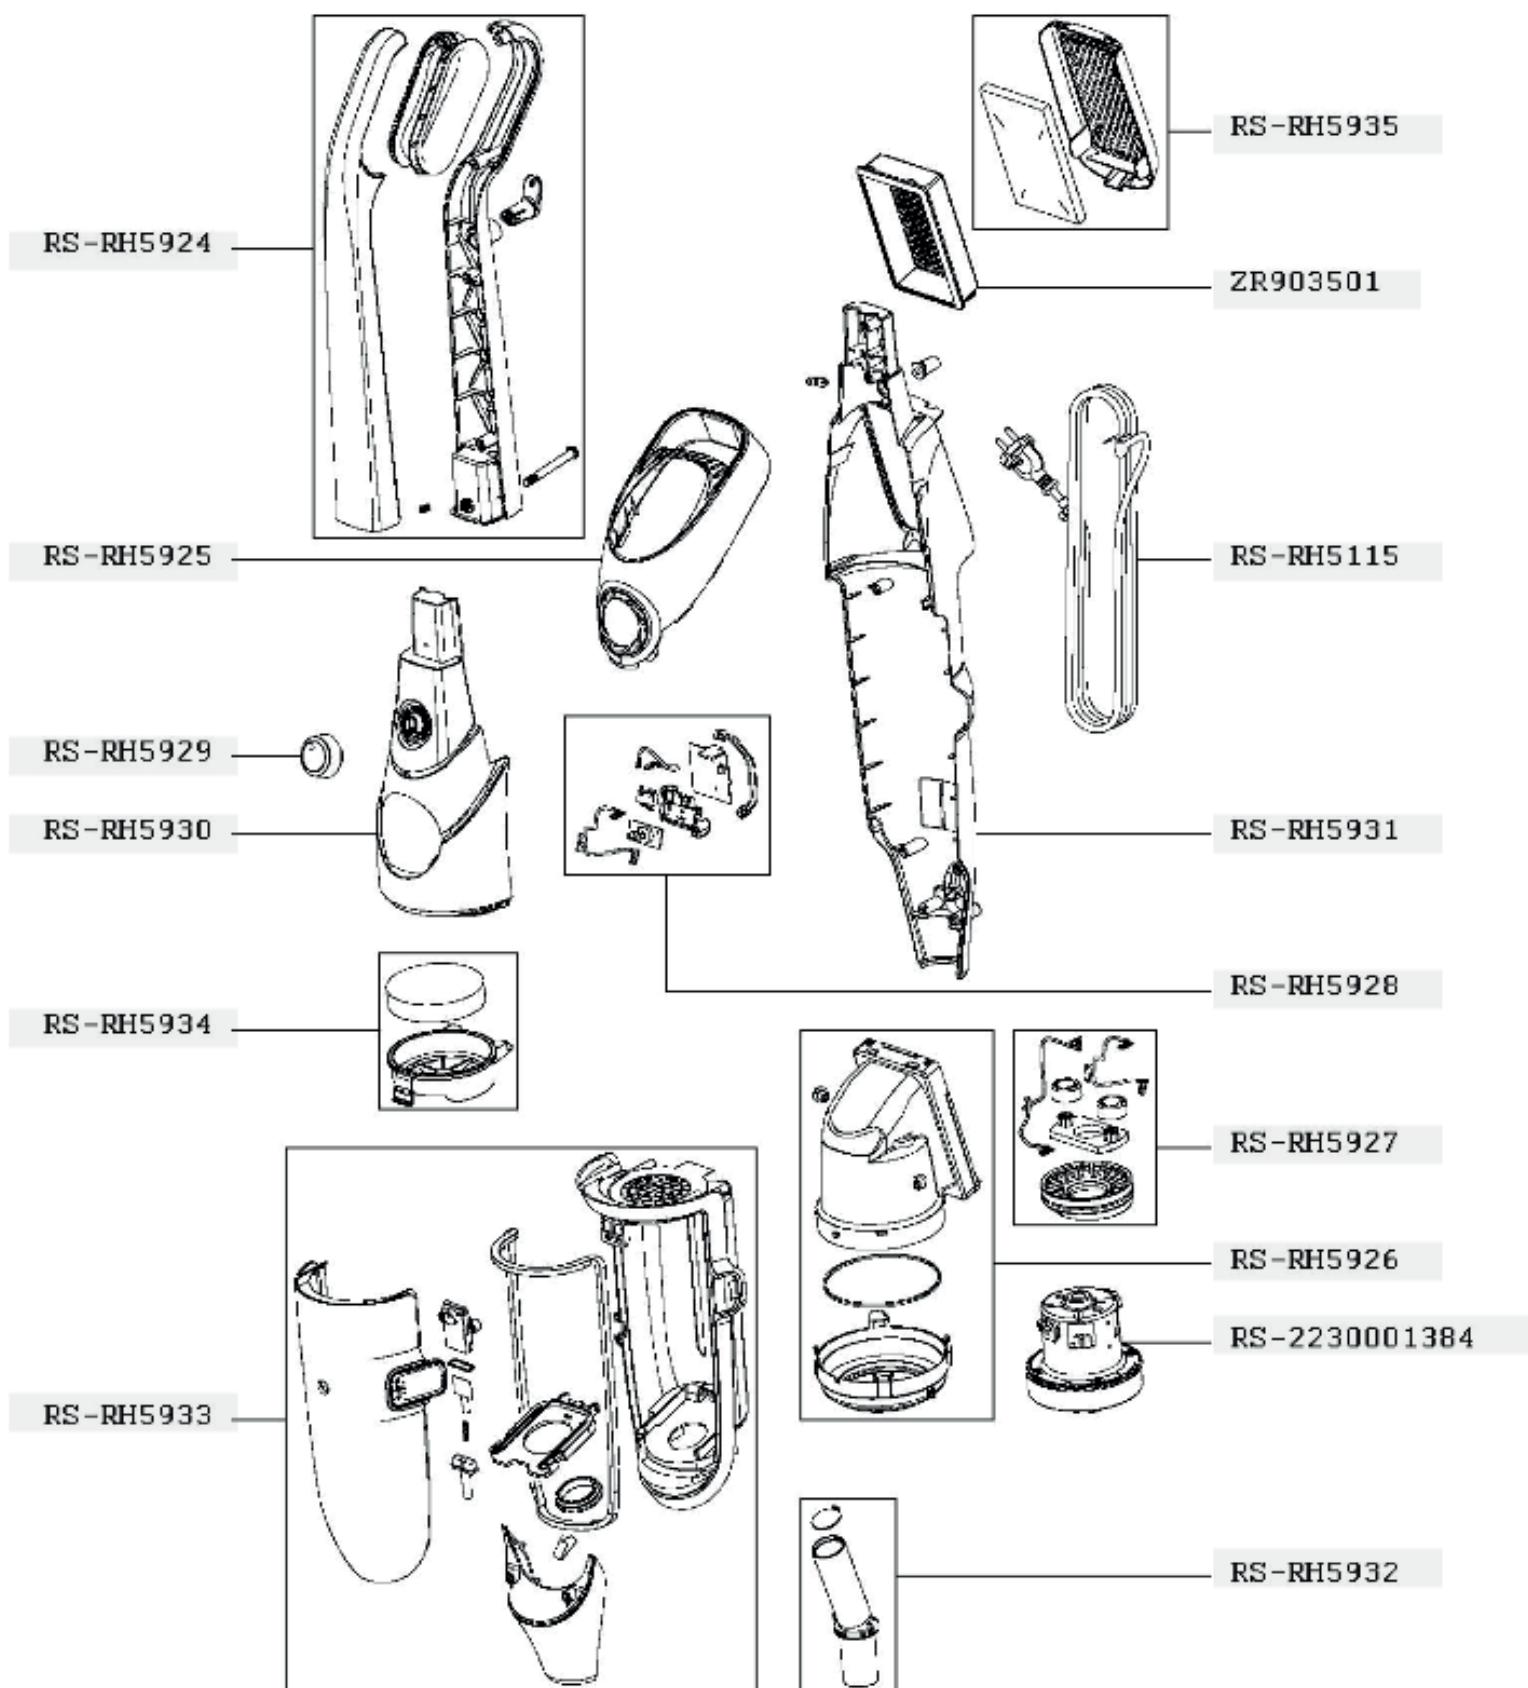

RH8011WB/4Q0

Rowenta

RH8011WB/4Q0

ZR005001

RS-2230001385