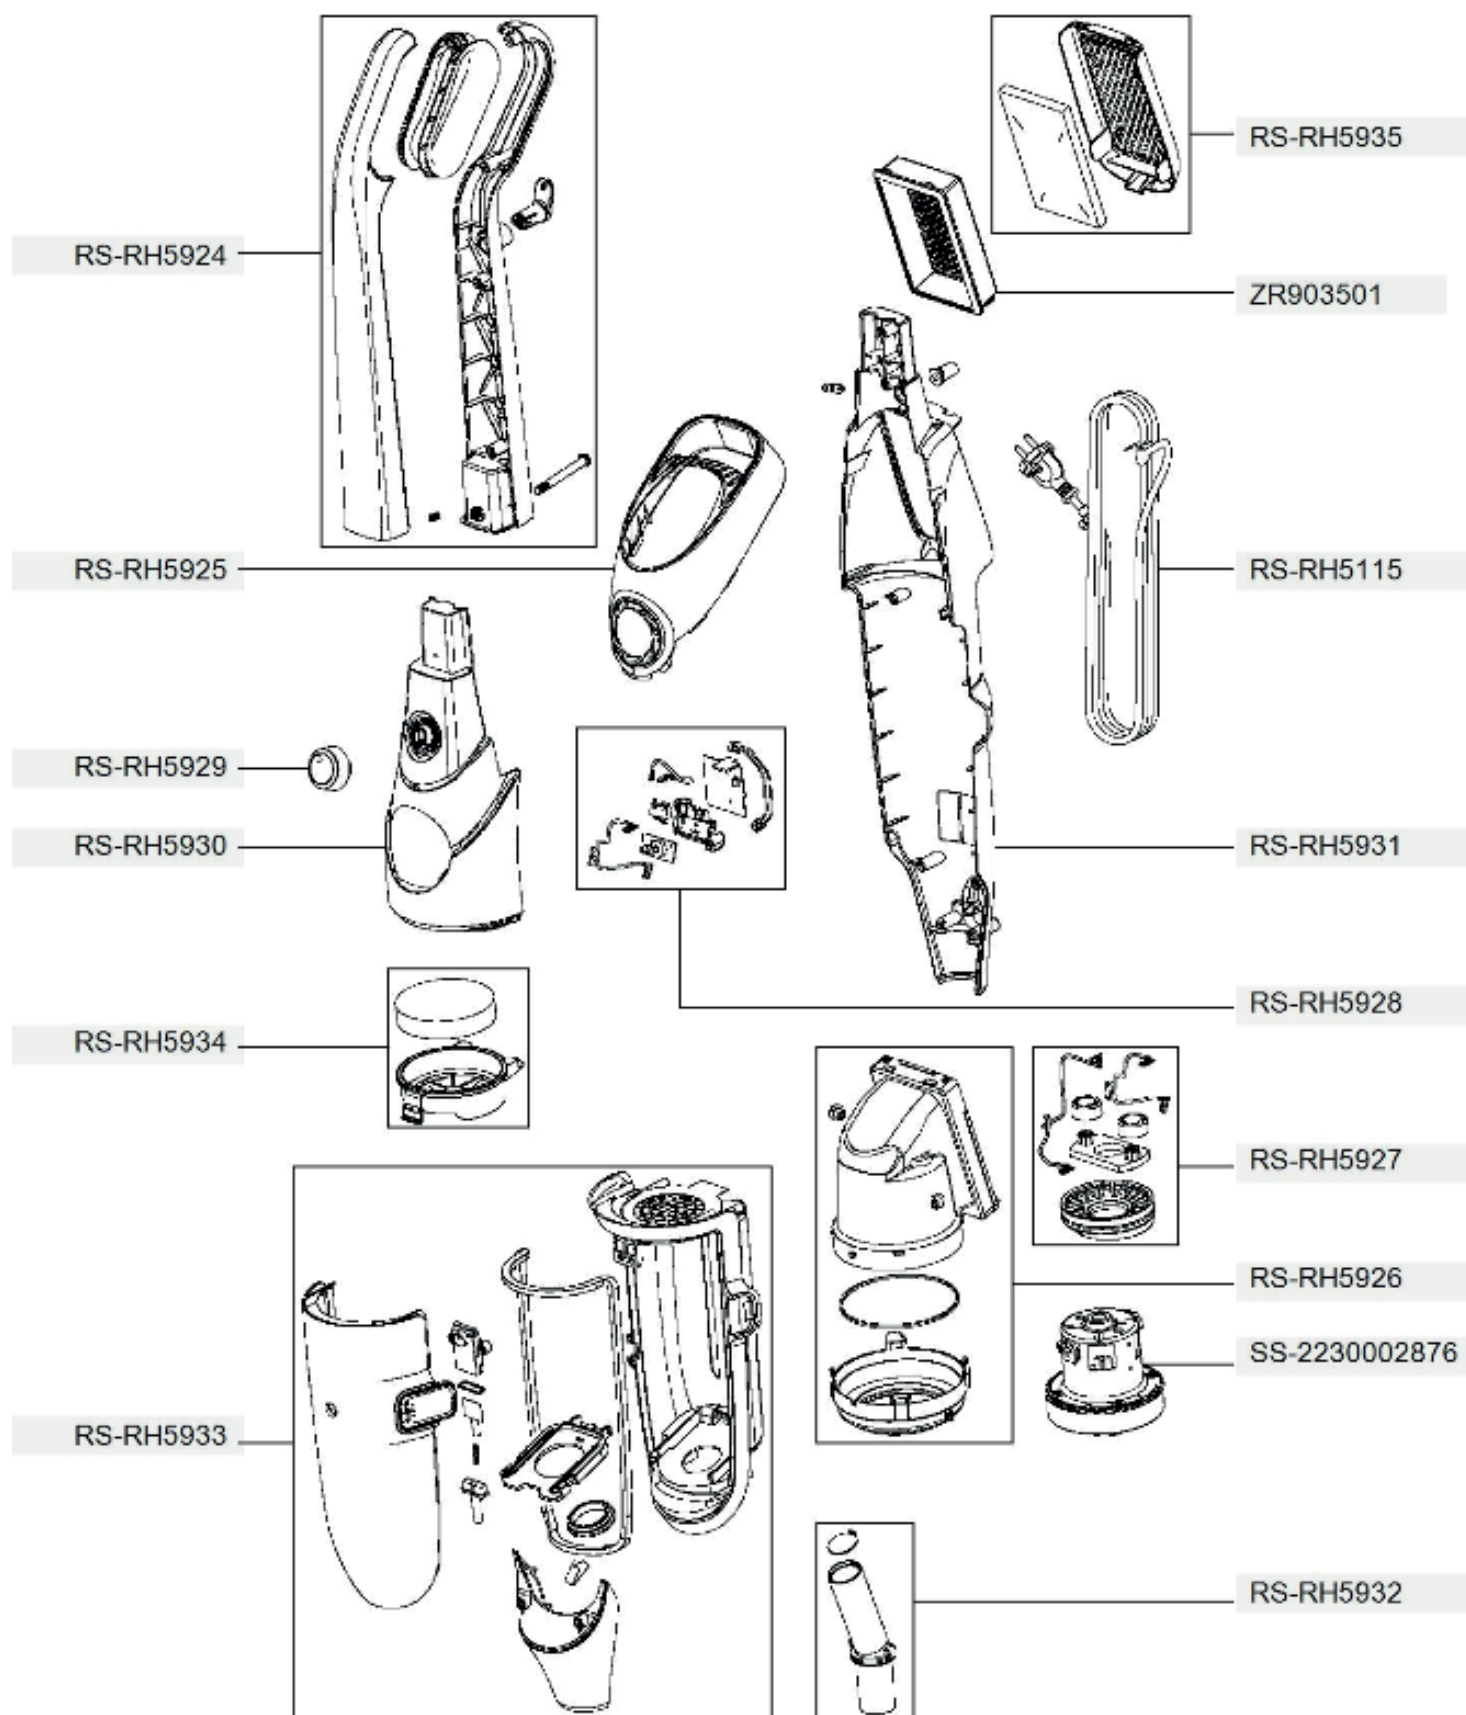

RH8021WB/4Q0

Rowenta

RH8021WB/4Q0

ZR005001

RS-RH5529