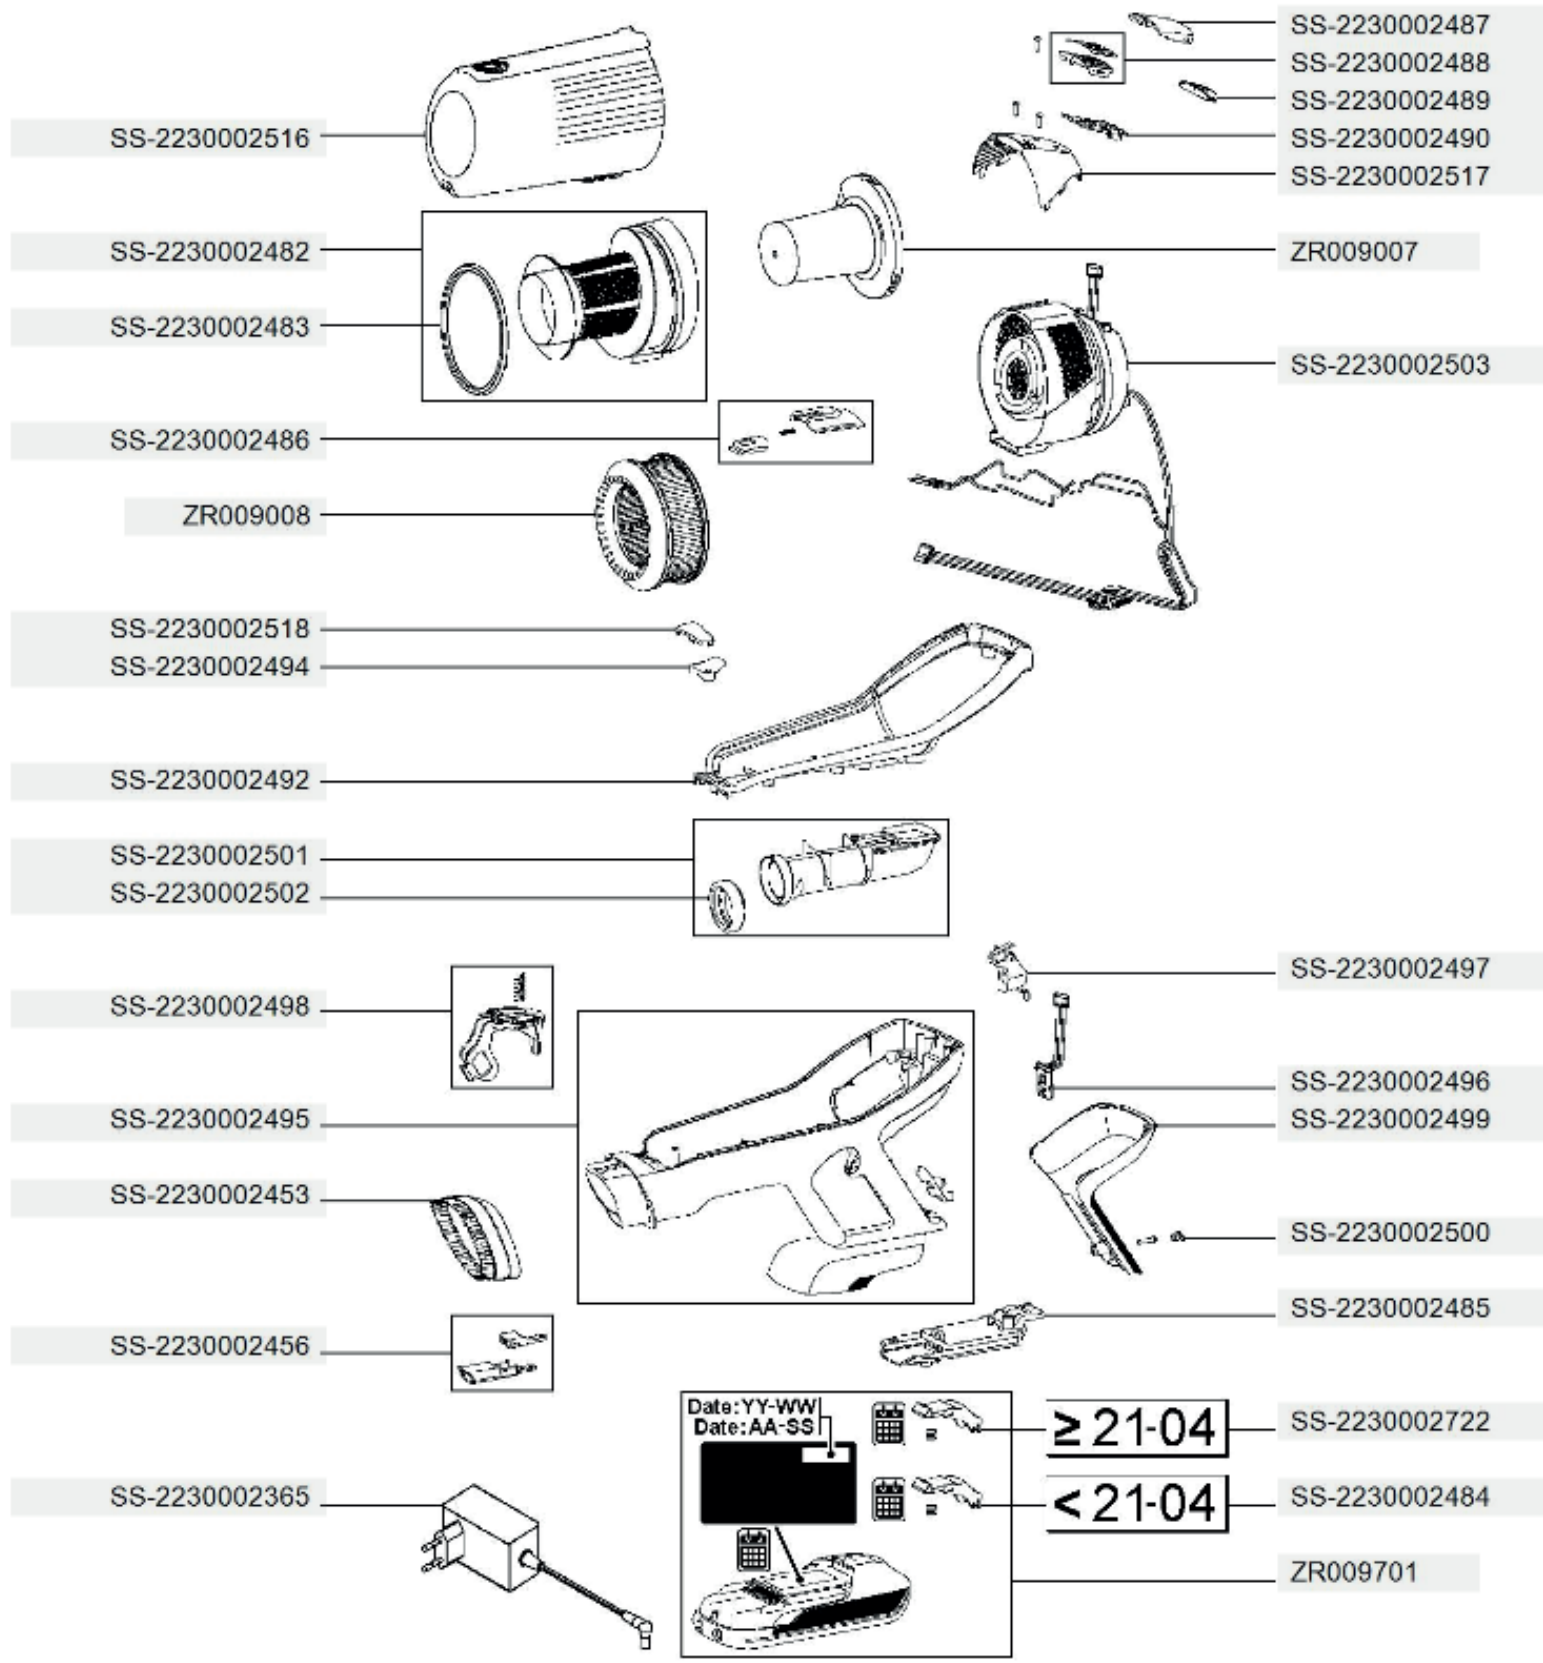

Rowenta

RH9878WO/4Q0

Rowenta

RH9878WO/4Q0

SS-2230002514

SS-2230002461

SS-2230002460

SS-2230002392

SS-2230002508

SS-2230002509

SS-2230002510

SS-2230002507

SS-2230002511

SS-2230002405

SS-2230002393

SS-2230002515