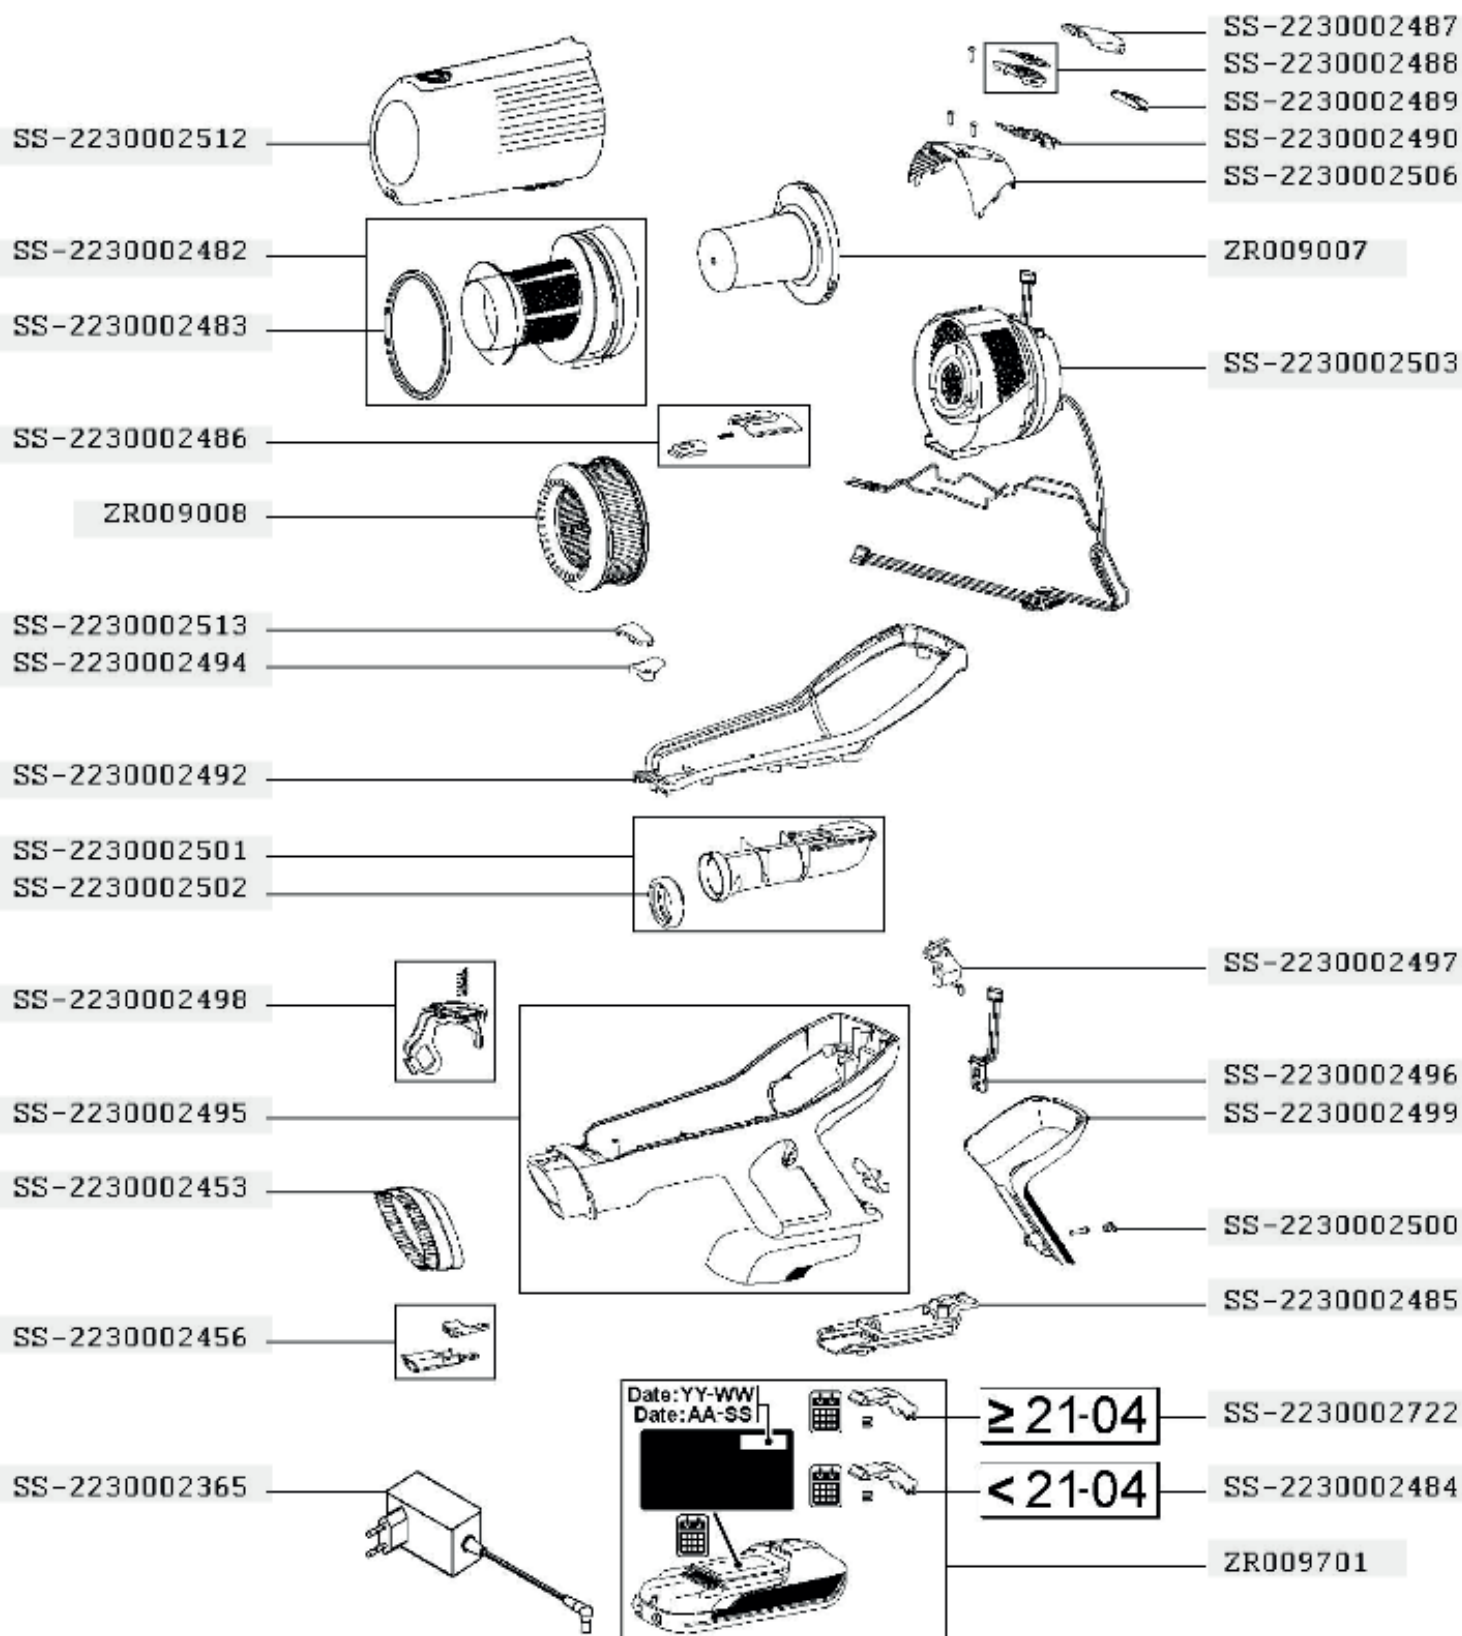

ROWENTA

RH9898WO/4Q0

Rowenta

RH9898WO/4Q0

SS-2230002514

SS-2230002461

SS-2230002460

SS-2230002392

SS-2230002508

SS-2230002509

SS-2230002507

SS-2230002510

SS-2230002511

SS-2230002405

SS-2230002515

SS-2230002393

Rowenta

RH9898WO/4Q0

ZR009600

RS-2230002183

ZR009501