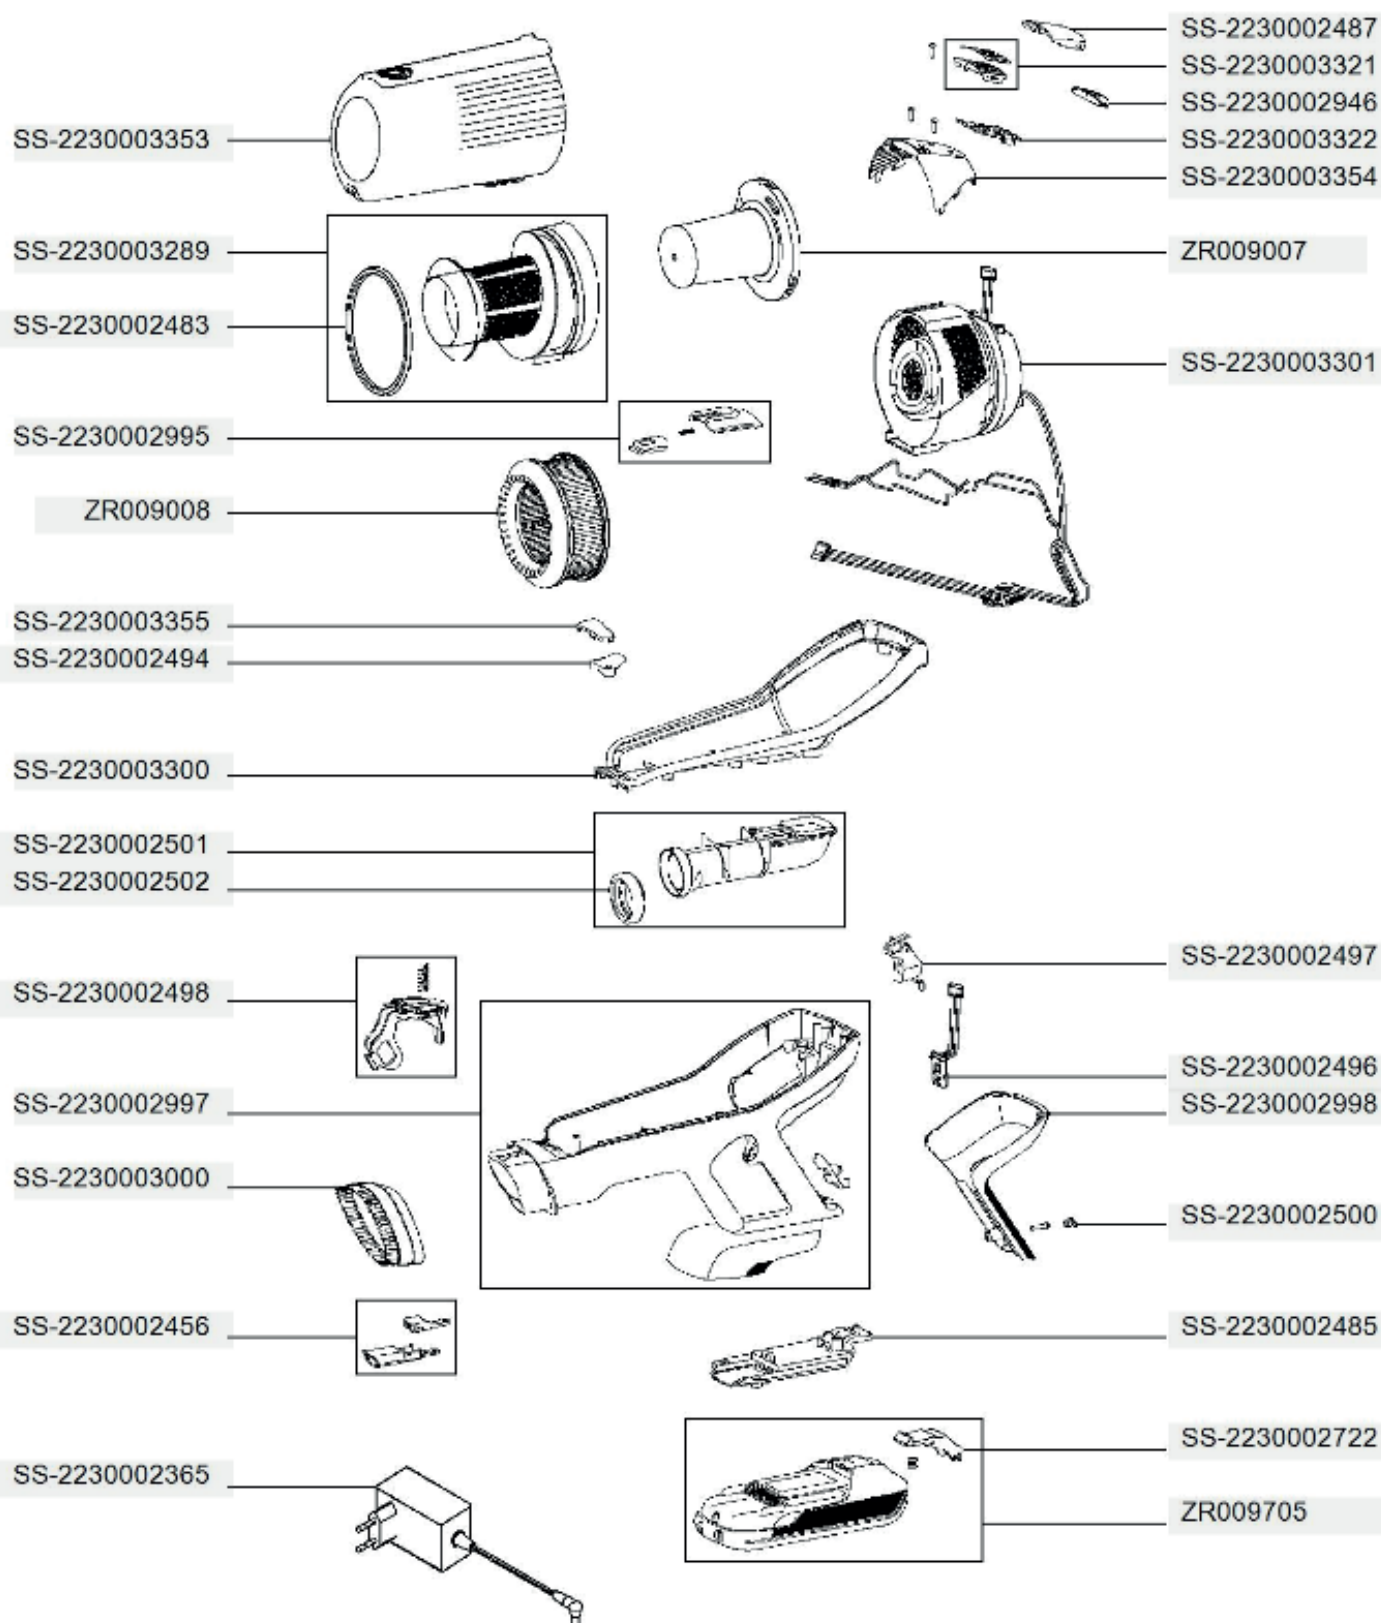

ROWENTA

RH98A0WO/4Q2

SS-2230003002

ZR905002

ROWENTA

RH98A0WO/4Q2

Rowenta

RH98A0WO/4Q2