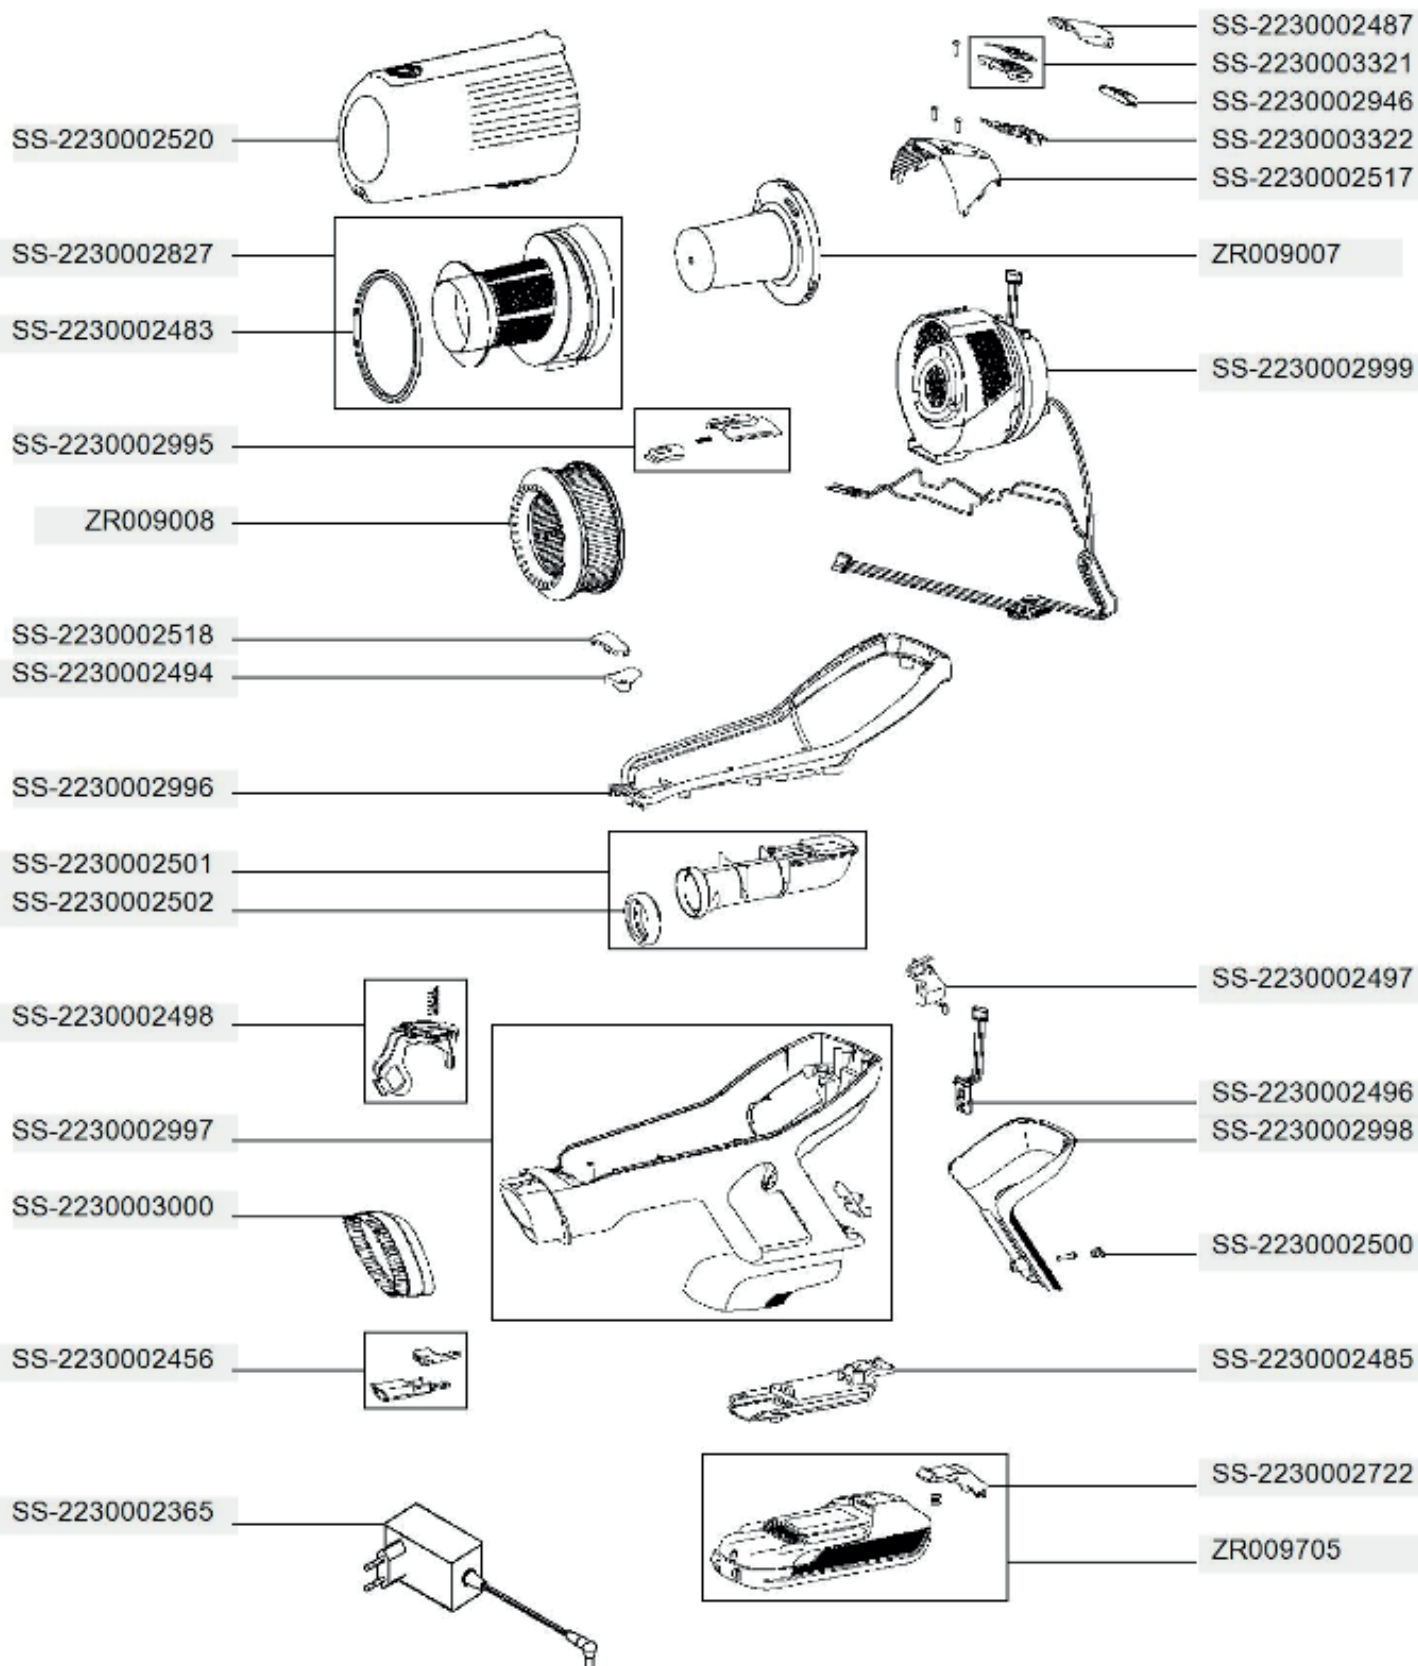

Rowenta

RH98A7WO/4Q0

Rowenta

RH98A7WO/4Q0

SS-2230002505

SS-2230002461

SS-2230002460

SS-2230003001

SS-2230002508

SS-2230002509

SS-2230002510

SS-2230002507

SS-2230002511

SS-2230003003

SS-2230002515

SS-2230003002